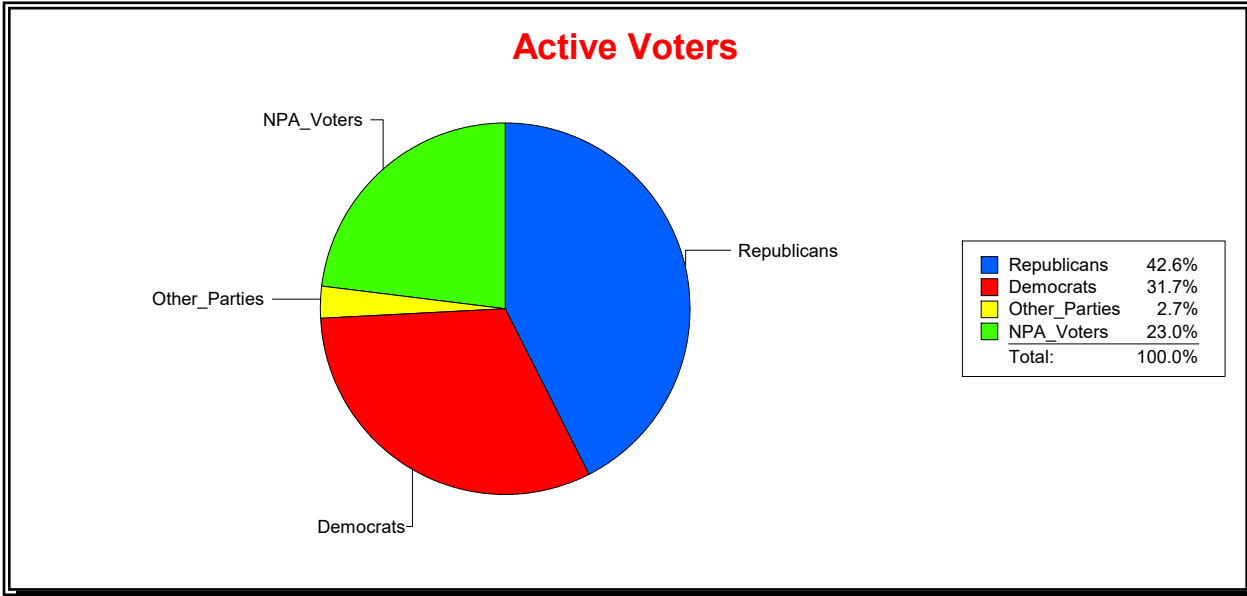

Ron Turner

Supervisor of Elections

Sarasota County, FL

Date 5/1/2024

Time 07:23 AM

Graphs of District Registration

Active Registered Voters

Inactive Voters

<u>District</u>	<u>Total</u>	<u>Dems</u>	<u>Reps</u>	<u>NonP</u>	<u>Other</u>	<u>Total</u>	<u>Dems</u>	<u>Reps</u>	<u>NonP</u>	<u>Other</u>
HOSPITAL BOARD NORTH	95,517	30,262	40,645	21,984	2,626	19,217	6,759	5,663	6,411	384