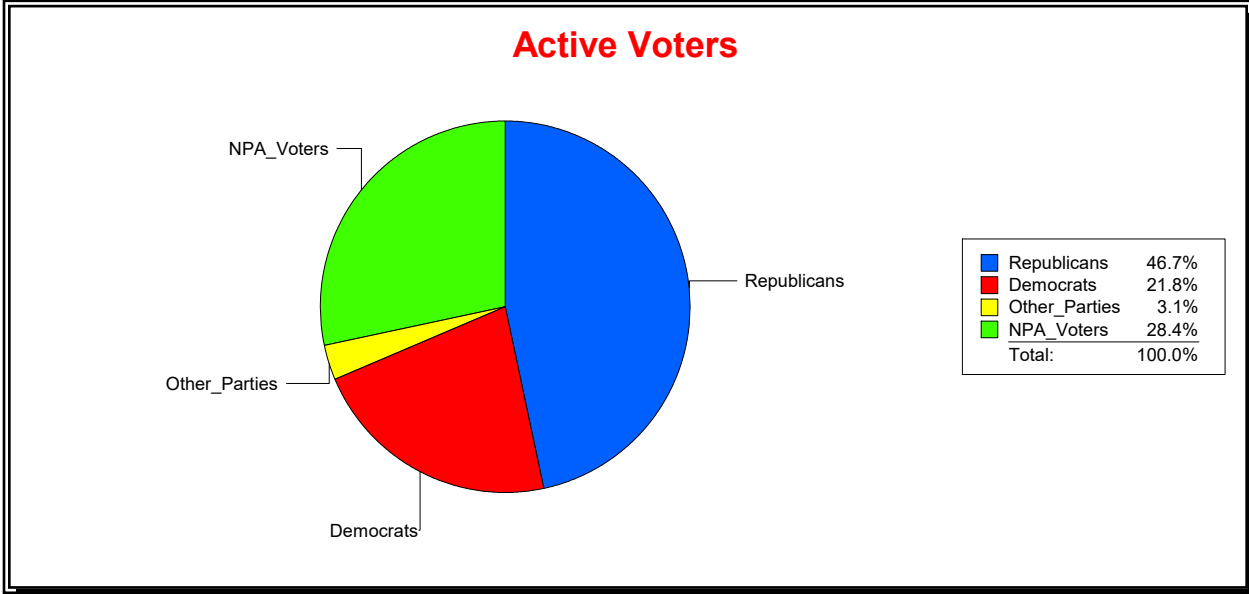

Ron Turner

Supervisor of Elections

Sarasota County, FL

Date 5/1/2024

Time 07:23 AM

Graphs of District Registration

Active Registered Voters

Inactive Voters

District	Total	Dems	Reps	NonP	Other	Total	Dems	Reps	NonP	Other
NORTH PORT DIST 3	9,849	2,147	4,601	2,795	306	2,257	565	671	975	46