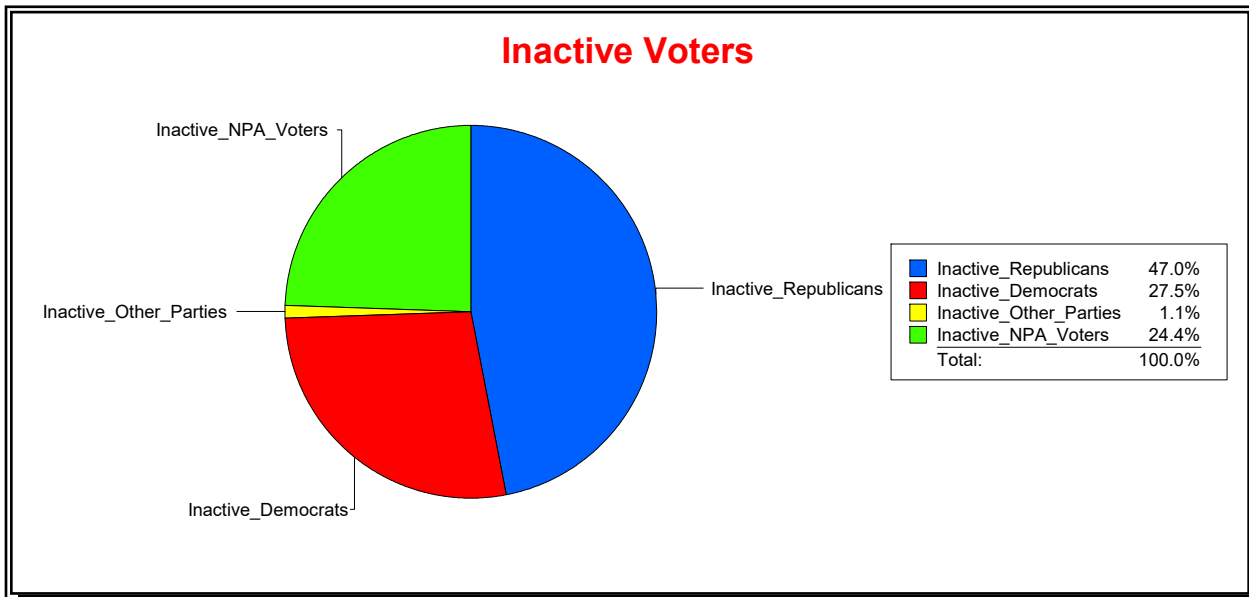

Ron Turner

Supervisor of Elections

Sarasota County, FL

Date 5/1/2024

Time 07:23 AM

Graphs of District Registration

Active Registered Voters

Inactive Voters

District	Total	Dems	Reps	NonP	Other	Total	Dems	Reps	NonP	Other
LONGBOAT KEY	4,383	1,123	2,225	929	106	549	151	258	134	6