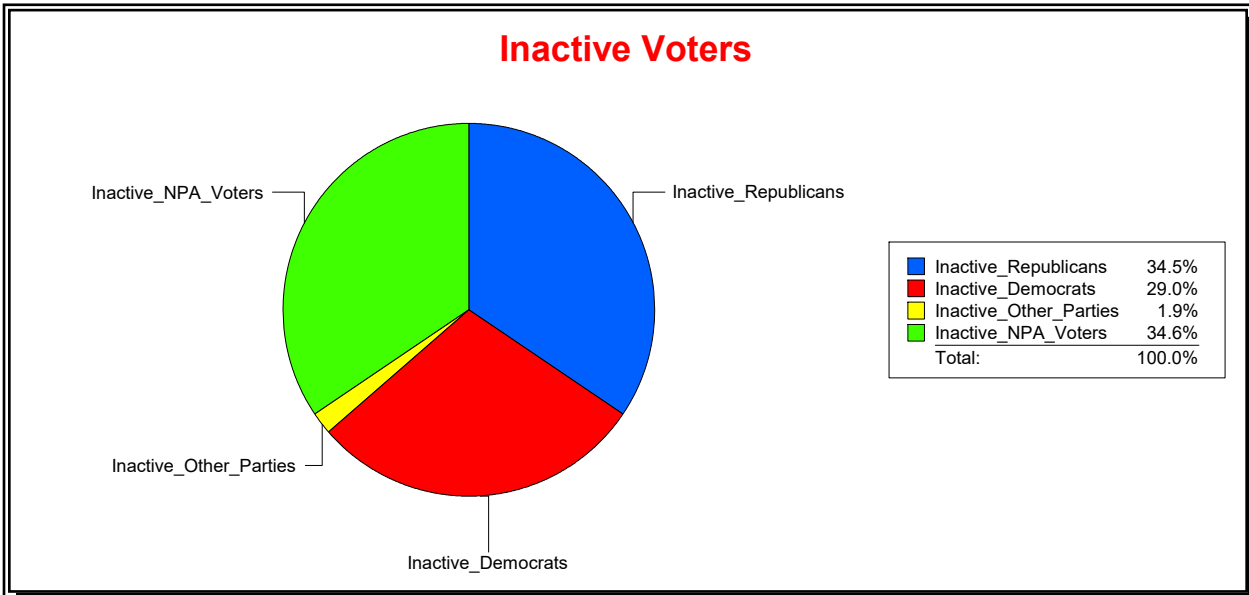

Ron Turner

Supervisor of Elections

Sarasota County, FL

Date 5/1/2024

Time 07:23 AM

Graphs of District Registration

Active Registered Voters

Inactive Voters

District	Total	Dems	Reps	NonP	Other	Total	Dems	Reps	NonP	Other
CNTY COMM DIST 4	68,456	18,418	32,344	15,886	1,808	10,262	2,971	3,545	3,548	198