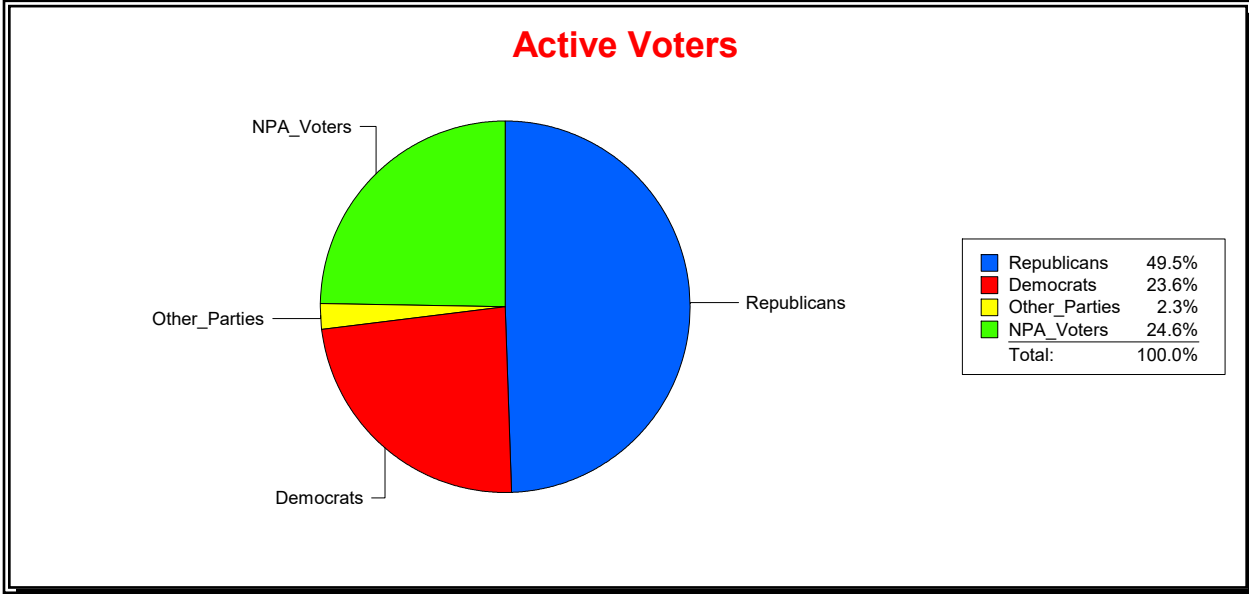

Ron Turner

Supervisor of Elections

Sarasota County, FL

Date 5/1/2024

Time 07:23 AM

Graphs of District Registration

Active Registered Voters

Inactive Voters

District	Total	Dems	Reps	NonP	Other	Total	Dems	Reps	NonP	Other
CNTY COMM DIST 3	70,468	16,641	34,871	17,340	1,616	9,933	2,470	3,629	3,654	180