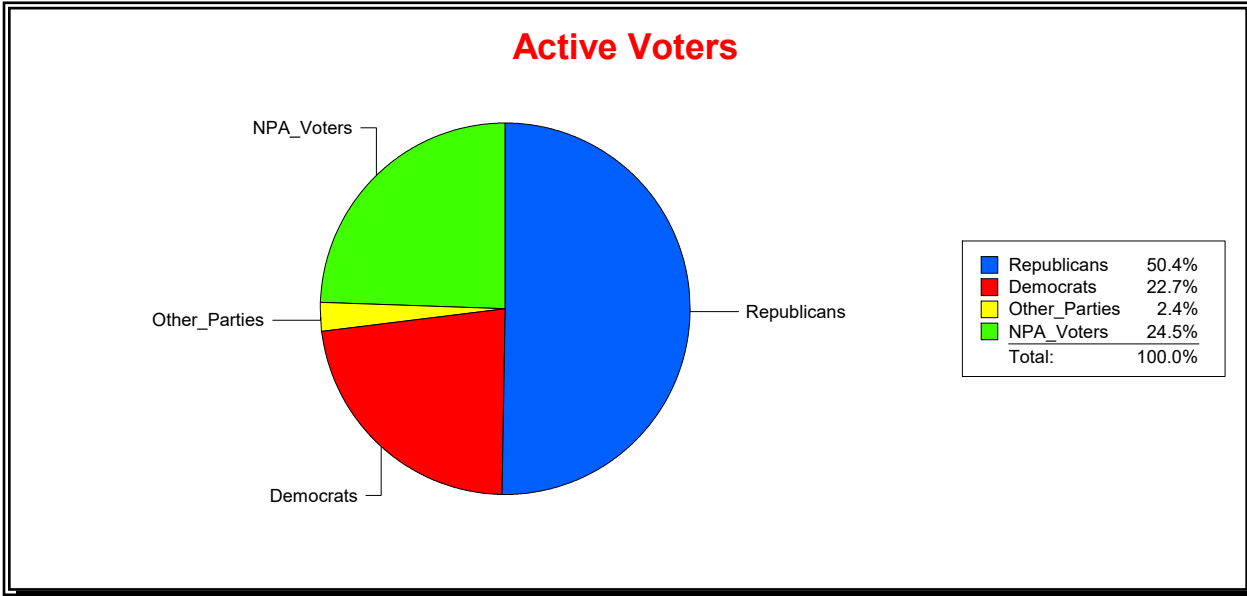

Ron Turner

Supervisor of Elections

Sarasota County, FL

Date 5/1/2024

Time 07:23 AM

Graphs of District Registration

Active Registered Voters

Inactive Voters

District	Total	Dems	Reps	NonP	Other	Total	Dems	Reps	NonP	Other
ENGLEWOOD FIRE DIST	13,039	2,961	6,567	3,197	314	2,008	516	737	718	37