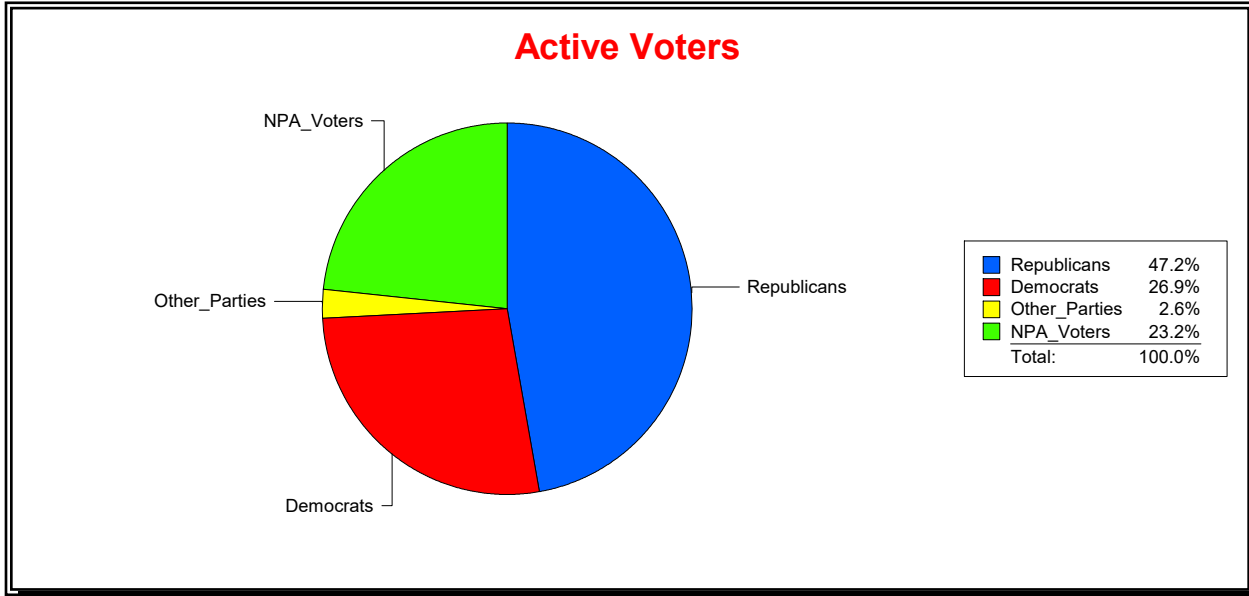

Ron Turner

Supervisor of Elections

Sarasota County, FL

Date 5/1/2024

Time 07:23 AM

Graphs of District Registration

District	Active Registered Voters					Inactive Voters				
	Total	Dems	Reps	NonP	Other	Total	Dems	Reps	NonP	Other
SCHOOL DIST 2	68,456	18,418	32,344	15,886	1,808	10,262	2,971	3,545	3,548	198