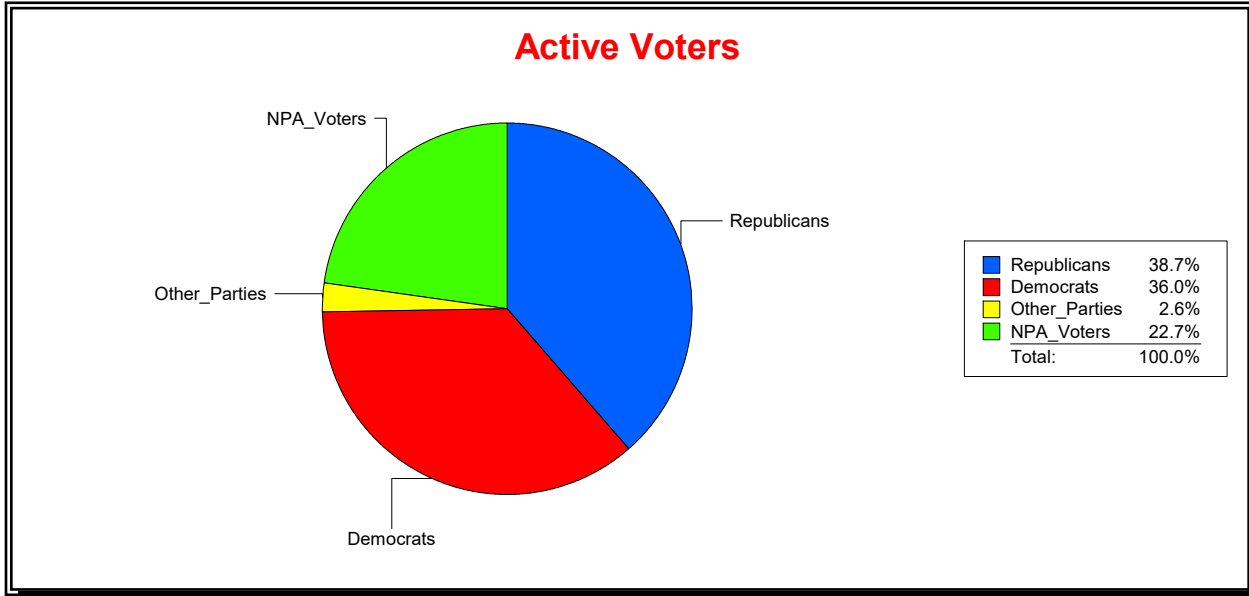

Ron Turner

Supervisor of Elections

Sarasota County, FL

Date 5/1/2024

Time 07:23 AM

Graphs of District Registration

Active Registered Voters

Inactive Voters

District	Total	Dems	Reps	NonP	Other	Total	Dems	Reps	NonP	Other
SOIL AND WATER DIST 2	57,210	20,583	22,114	12,998	1,515	12,713	4,833	3,492	4,151	237