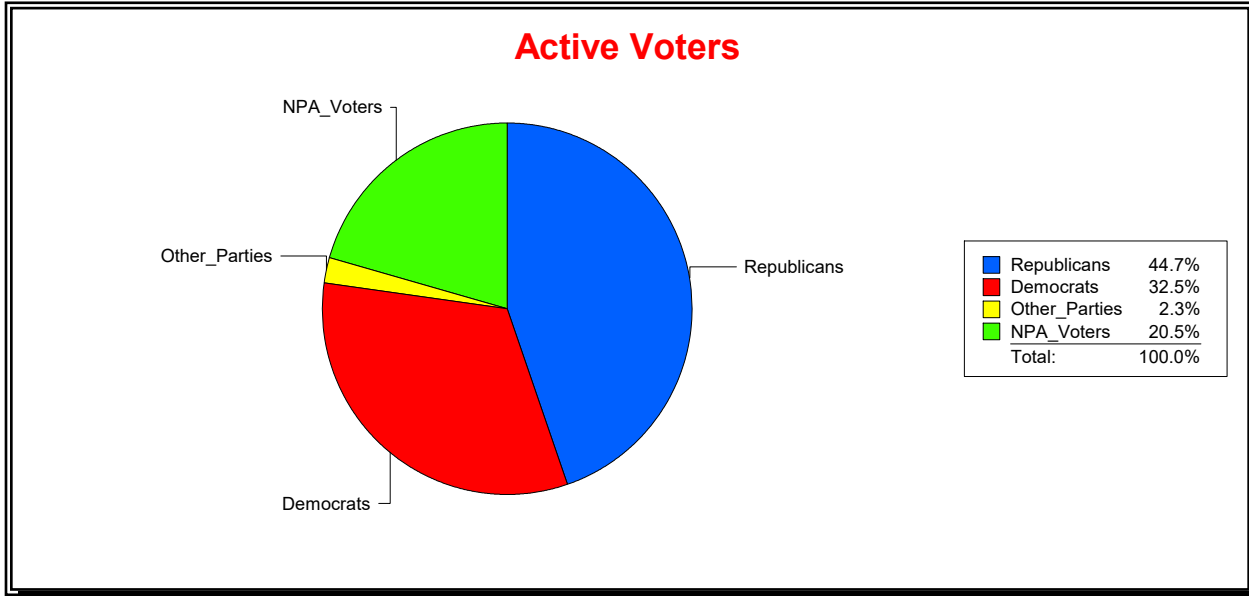

Ron Turner

Supervisor of Elections

Sarasota County, FL

Date 5/1/2024

Time 07:23 AM

Graphs of District Registration

Active Registered Voters

Inactive Voters

District	Total	Dems	Reps	NonP	Other	Total	Dems	Reps	NonP	Other
LBK DISTRICT 2	1,240	403	554	254	29	145	43	61	41	0