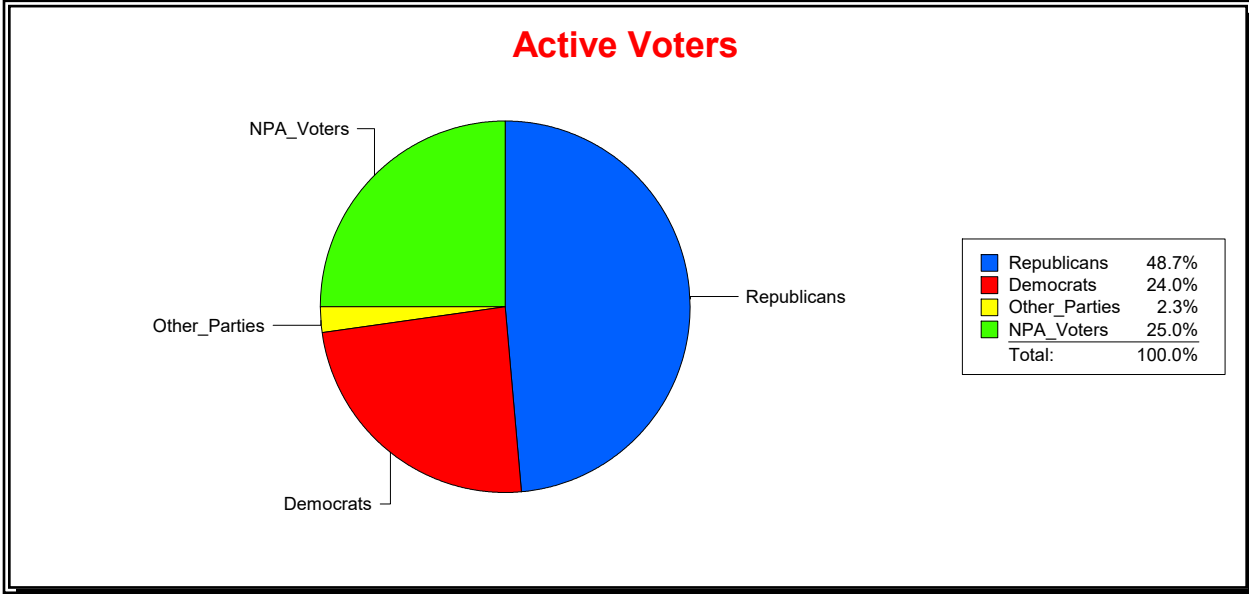

Ron Turner

Supervisor of Elections

Sarasota County, FL

Date 5/1/2024

Time 07:23 AM

Graphs of District Registration

Active Registered Voters

Inactive Voters

District SCHOOL DIST 3

	Total	Dems	Reps	NonP	Other	Total	Dems	Reps	NonP	Other
SCHOOL DIST 3	66,066	15,836	32,172	16,533	1,525	10,649	2,700	3,771	3,982	196