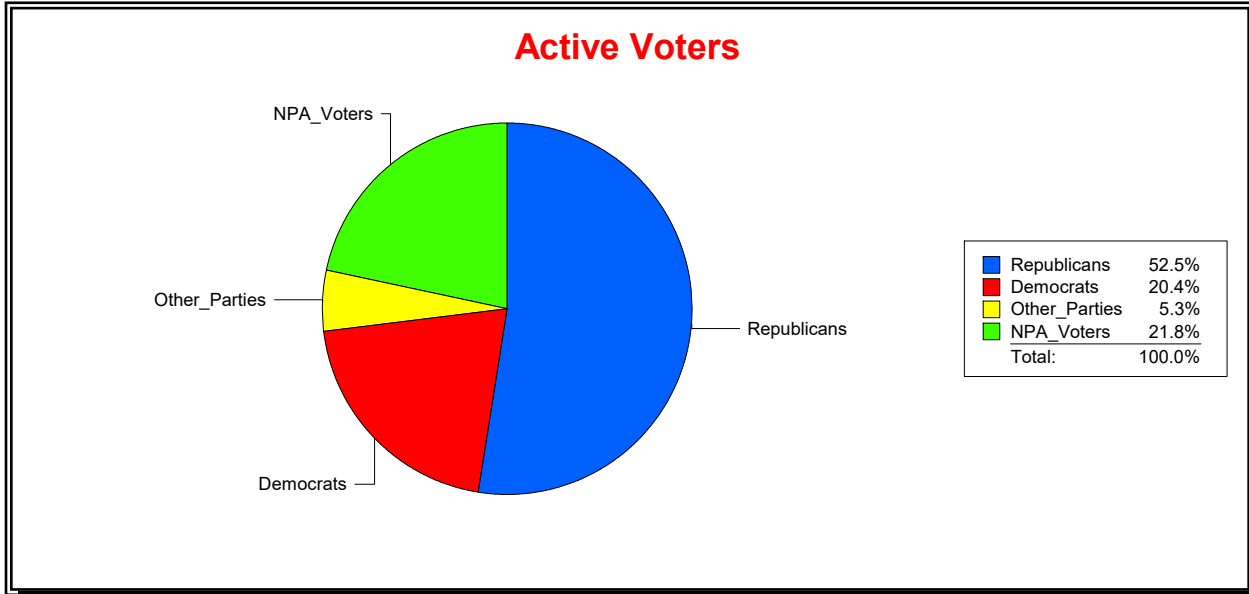

Ron Turner

Supervisor of Elections

Sarasota County, FL

Date 5/1/2024

Time 07:23 AM

Graphs of District Registration

Active Registered Voters

Inactive Voters

District	Total	Dems	Reps	NonP	Other	Total	Dems	Reps	NonP	Other
WINDWARD AT LWR CDD	436	89	229	95	23	8	0	6	2	0