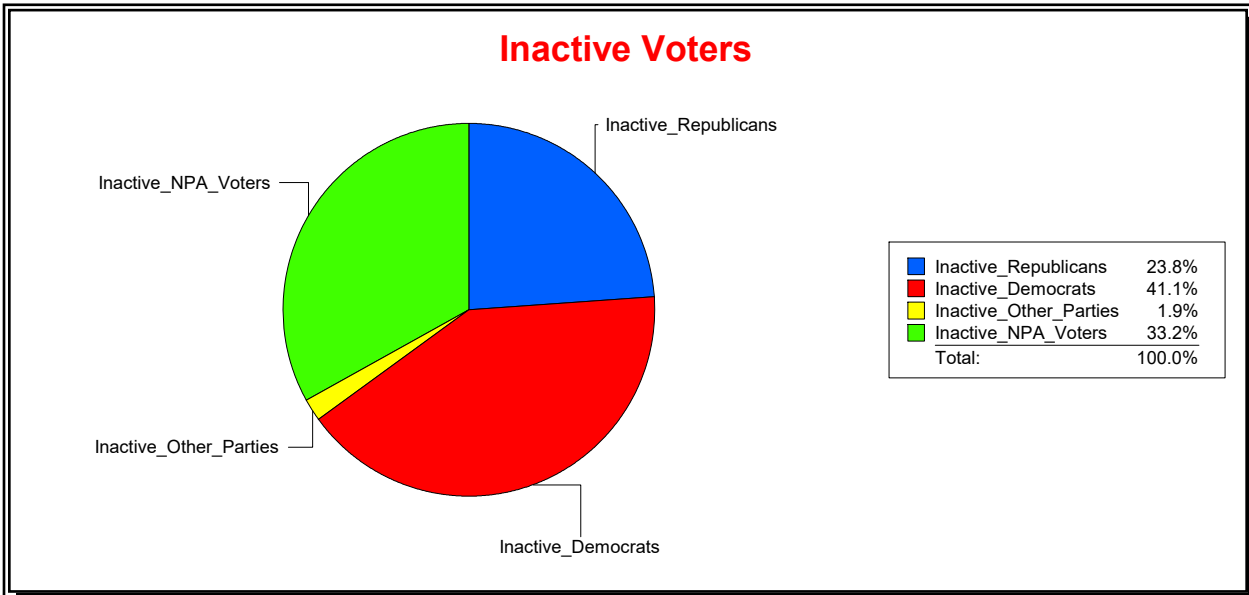

Sarasota County, FL

Date 5/1/2024

Time 07:23 AM

Graphs of District Registration

Active Registered Voters

Inactive Voters

District	Total	Dems	Reps	NonP	Other	Total	Dems	Reps	NonP	Other
SARASOTA	33,343	13,097	11,539	7,753	954	8,488	3,487	2,022	2,815	164