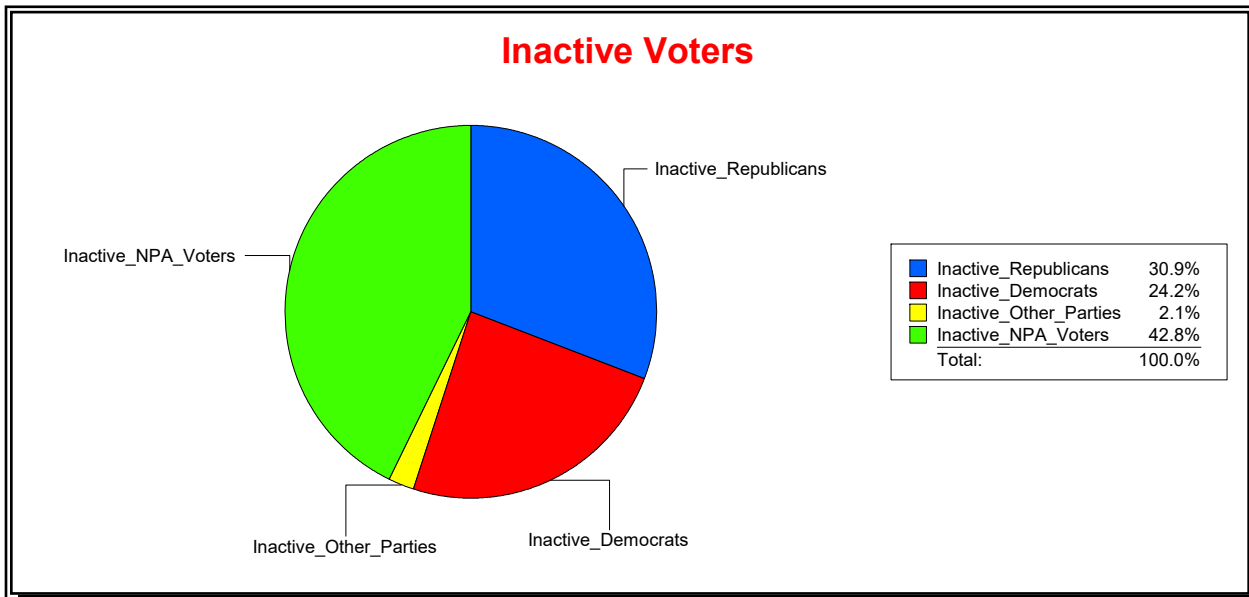

Ron Turner

Supervisor of Elections

Sarasota County, FL

Date 5/1/2024

Time 07:23 AM

Graphs of District Registration

District	Active Registered Voters					Inactive Voters				
	Total	Dems	Reps	NonP	Other	Total	Dems	Reps	NonP	Other
NORTH PORT 2	12,229	2,500	6,054	3,286	389	2,094	506	646	897	45