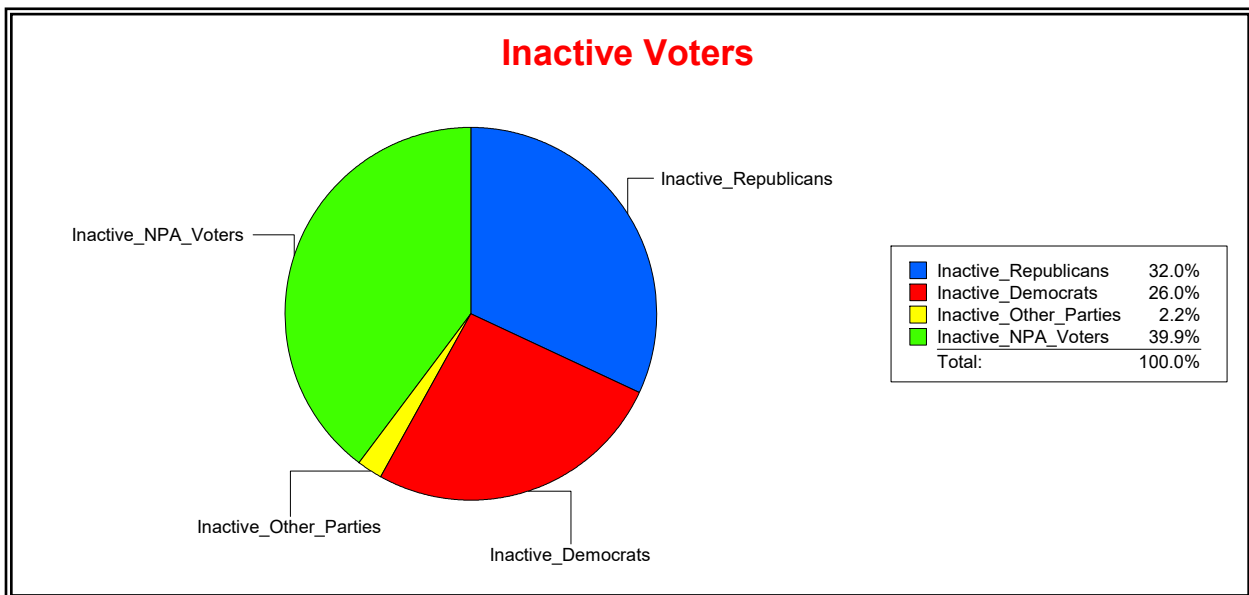

Ron Turner

Supervisor of Elections

Sarasota County, FL

Date 5/1/2024

Time 07:23 AM

Graphs of District Registration

Active Registered Voters

Inactive Voters

District	Total	Dems	Reps	NonP	Other	Total	Dems	Reps	NonP	Other
NORTH PORT 5	13,940	2,993	7,128	3,462	357	1,809	471	578	721	39