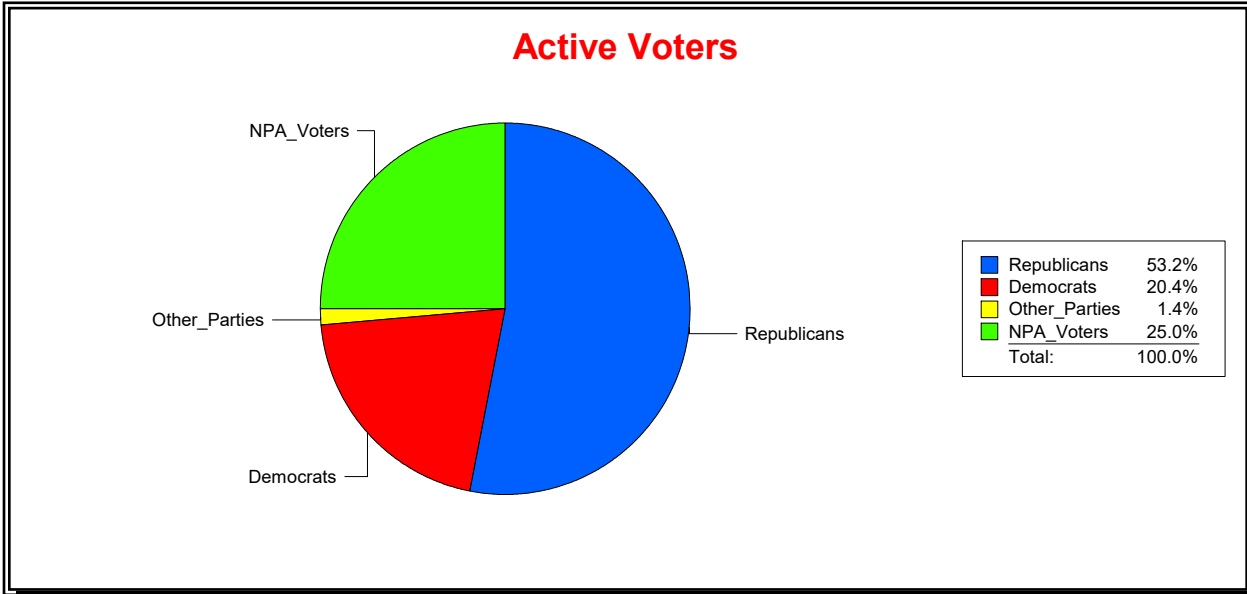

Ron Turner

Supervisor of Elections

Sarasota County, FL

Date 5/1/2024

Time 07:23 AM

Graphs of District Registration

Active Registered Voters

Inactive Voters

District	Total	Dems	Reps	NonP	Other	Total	Dems	Reps	NonP	Other
BOBCAT TRAIL CDD	739	151	393	185	10	71	22	30	18	1