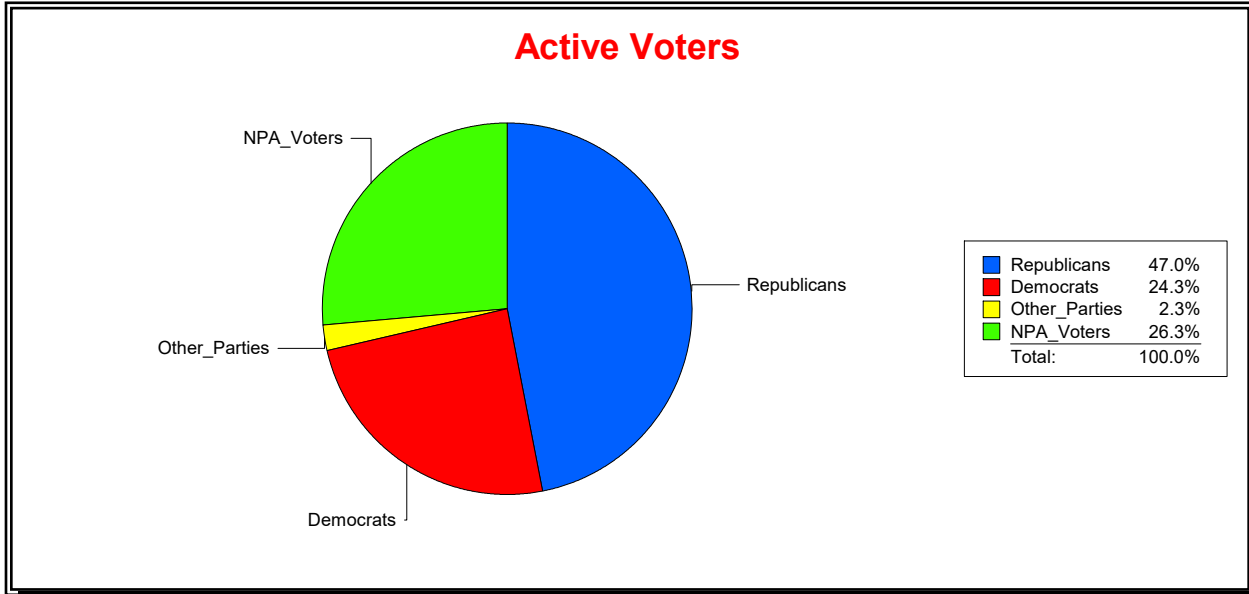

Ron Turner

Supervisor of Elections

Sarasota County, FL

Date 5/1/2024

Time 07:23 AM

Graphs of District Registration

Active Registered Voters

Inactive Voters

District	Total	Dems	Reps	NonP	Other	Total	Dems	Reps	NonP	Other
NORTH PORT DIST 4	9,647	2,348	4,532	2,541	226	1,982	533	606	805	38