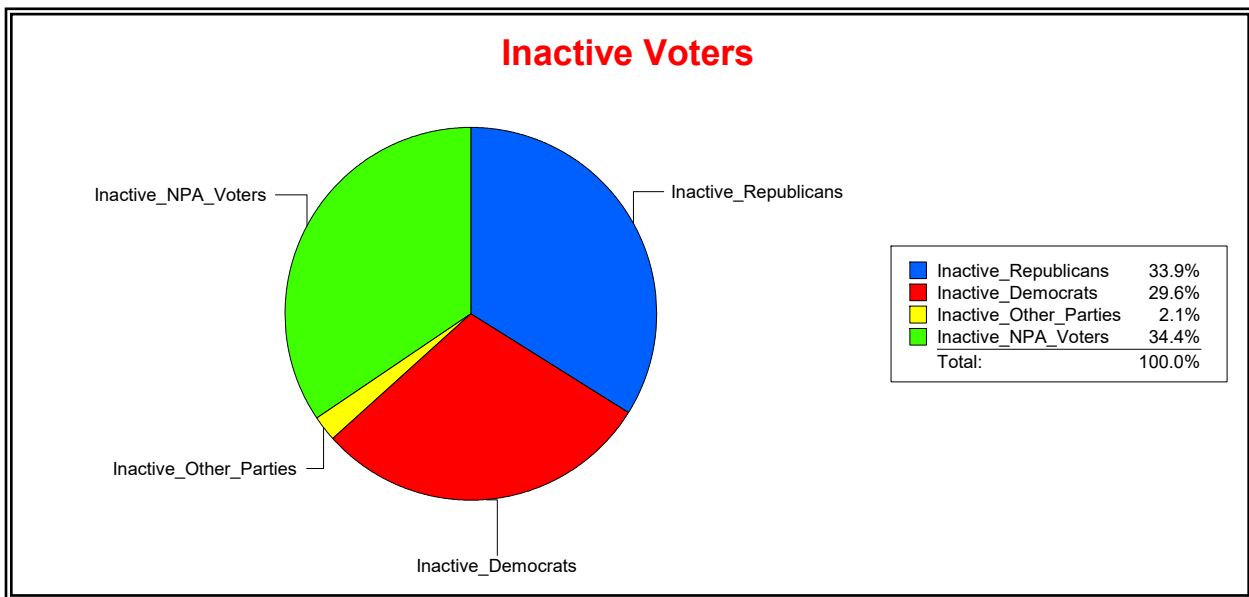

Ron Turner

Supervisor of Elections

Sarasota County, FL

Date 5/1/2024

Time 07:23 AM

Graphs of District Registration

Active Registered Voters

Inactive Voters

District	Total	Dems	Reps	NonP	Other	Total	Dems	Reps	NonP	Other
CNTY COMM DIST 1	63,768	17,157	30,209	14,685	1,717	10,846	3,205	3,678	3,730	233