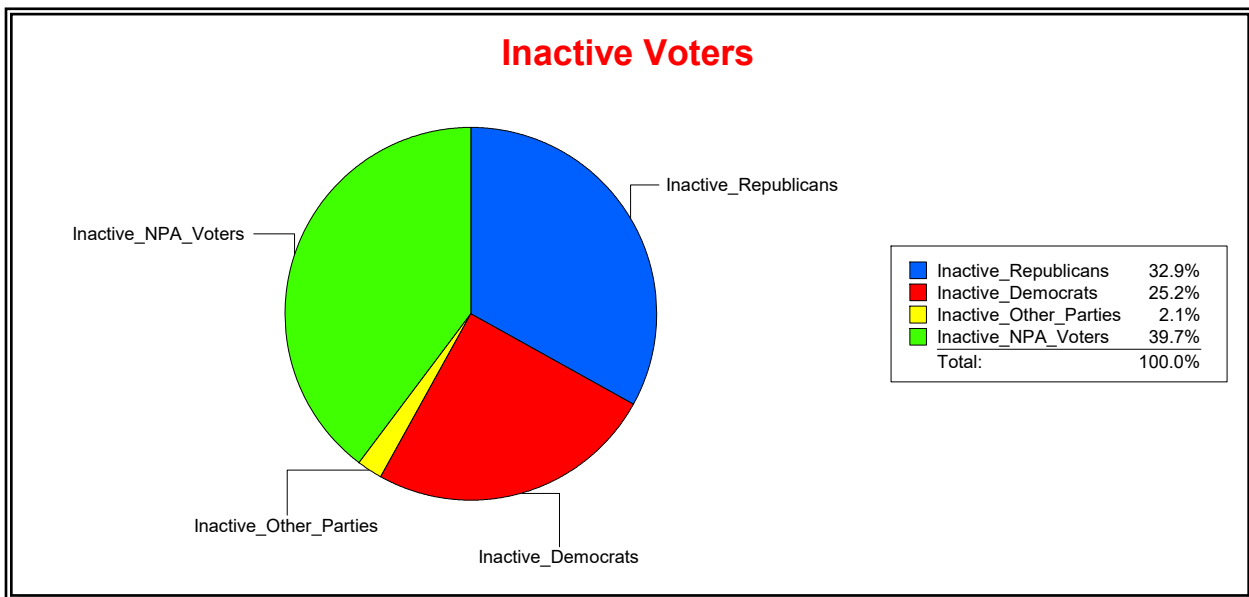

Ron Turner

Supervisor of Elections

Sarasota County, FL

Date 5/1/2024

Time 07:23 AM

Graphs of District Registration

Active Registered Voters

Inactive Voters

<u>District</u>	<u>Total</u>	<u>Dems</u>	<u>Reps</u>	<u>NonP</u>	<u>Other</u>	<u>Total</u>	<u>Dems</u>	<u>Reps</u>	<u>NonP</u>	<u>Other</u>
SCHOOL DIST 5	69,107	15,246	34,304	17,714	1,843	11,203	2,828	3,691	4,449	235