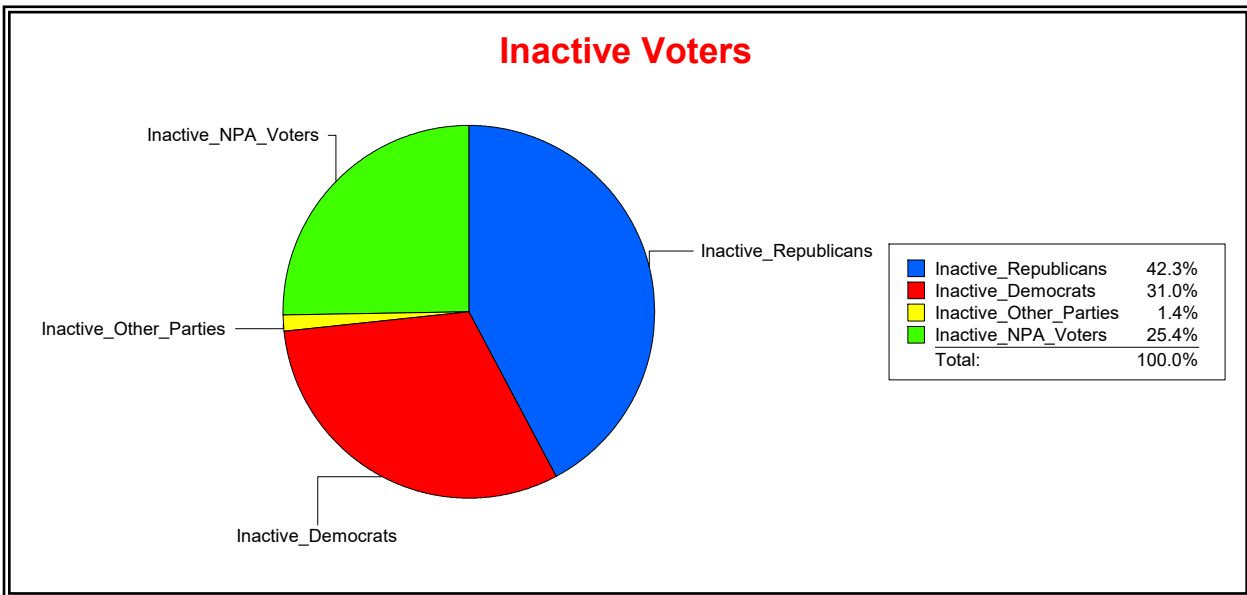

District	Total	Dems	Reps	NonP	Other	Total	Dems	Reps	NonP	Other
BOBCAT TRAIL CDD	739	151	393	185	10	71	22	30	18	1

Ron Turner

Supervisor of Elections

Sarasota County, FL

Date 5/1/2024

Time 07:23 AM

Graphs of District Registration