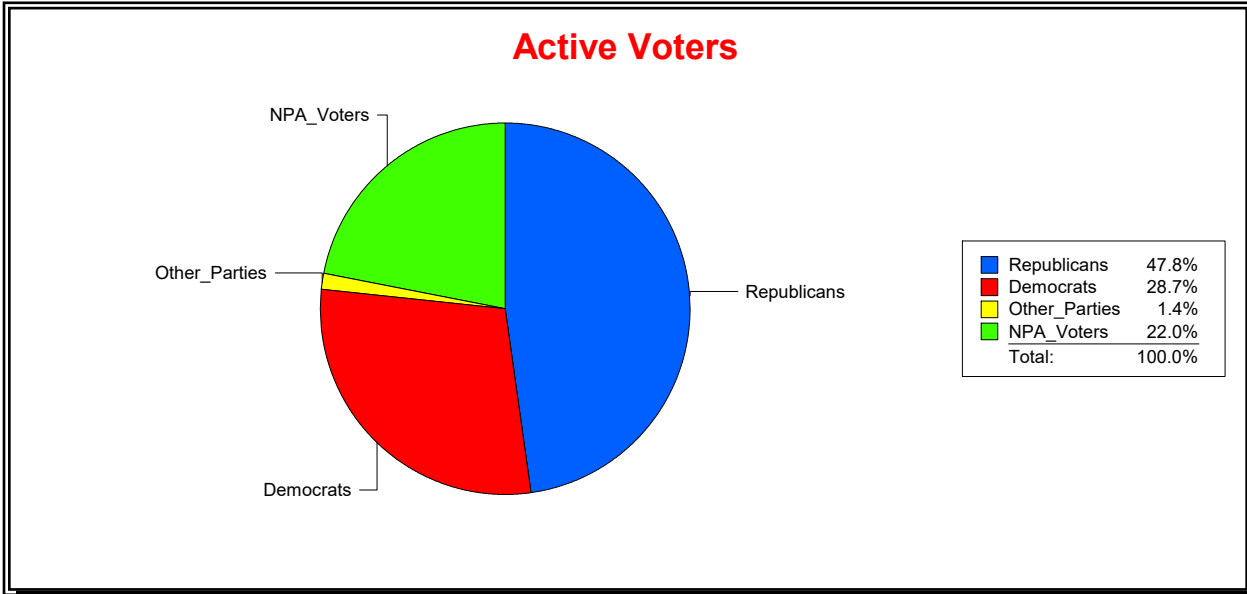

Ron Turner

Supervisor of Elections

Sarasota County, FL

Date 5/1/2024

Time 07:23 AM

Graphs of District Registration

Active Registered Voters

Inactive Voters

District	Total	Dems	Reps	NonP	Other	Total	Dems	Reps	NonP	Other
TRI-PAR PK & REC DIST	508	146	243	112	7	71	27	32	10	2