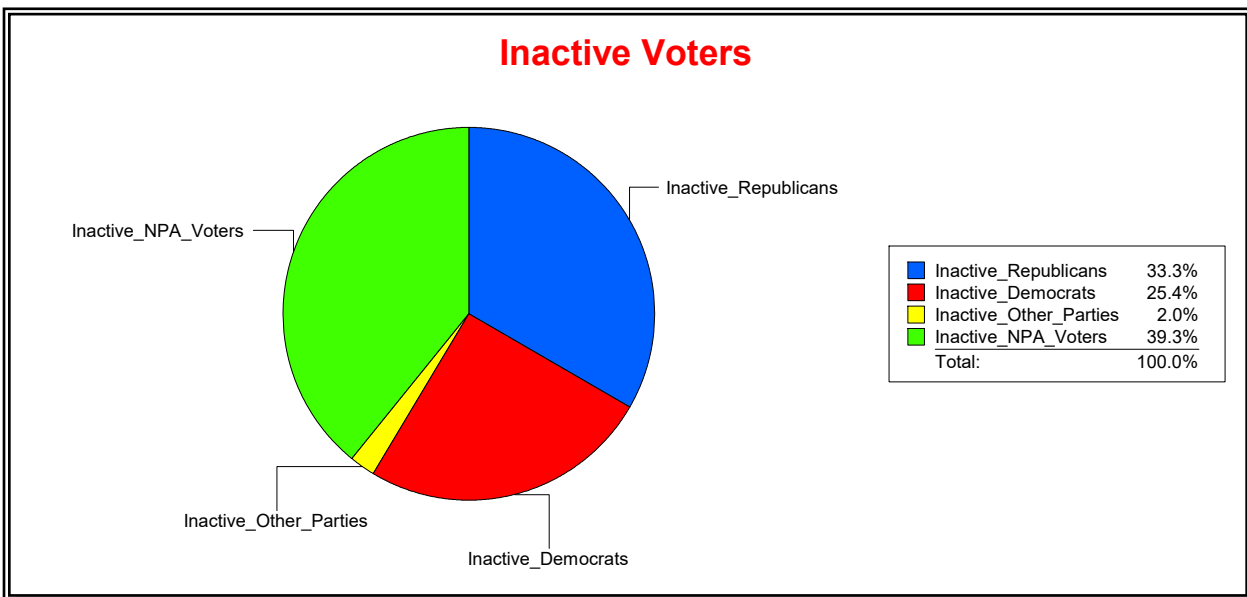

District	Total	Dems	Reps	NonP	Other	Total	Dems	Reps	NonP	Other
HOSPITAL BOARD SOUTH	117,318	26,739	57,667	29,918	2,994	19,473	4,953	6,480	7,645	395

Ron Turner

Supervisor of Elections

Sarasota County, FL

Date 5/1/2024