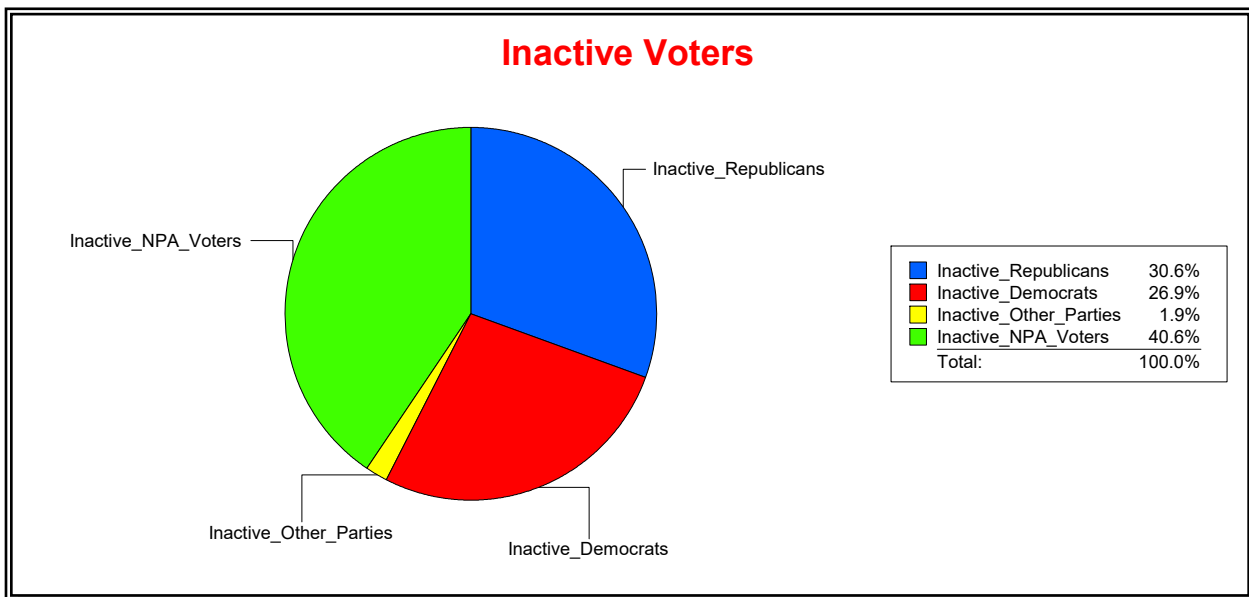

Ron Turner

Supervisor of Elections

Sarasota County, FL

Date 5/1/2024

Time 07:23 AM

Graphs of District Registration

Active Registered Voters

Inactive Voters

District	Total	Dems	Reps	NonP	Other	Total	Dems	Reps	NonP	Other
NORTH PORT DIST 4	9,647	2,348	4,532	2,541	226	1,982	533	606	805	38