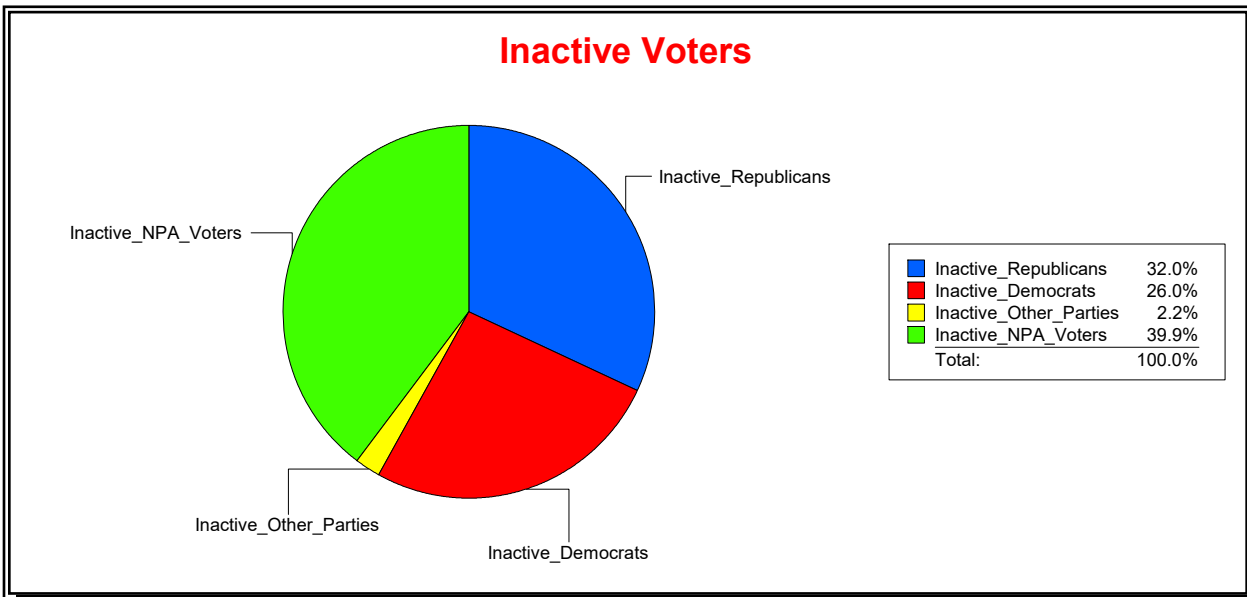

Supervisor of Elections

Sarasota County, FL

Date 5/1/2024

Time 07:23 AM

Graphs of District Registration

Active Registered Voters

Inactive Voters

District	Total	Dems	Reps	NonP	Other	Total	Dems	Reps	NonP	Other
NORTH PORT DIST 5	13,940	2,993	7,128	3,462	357	1,809	471	578	721	39