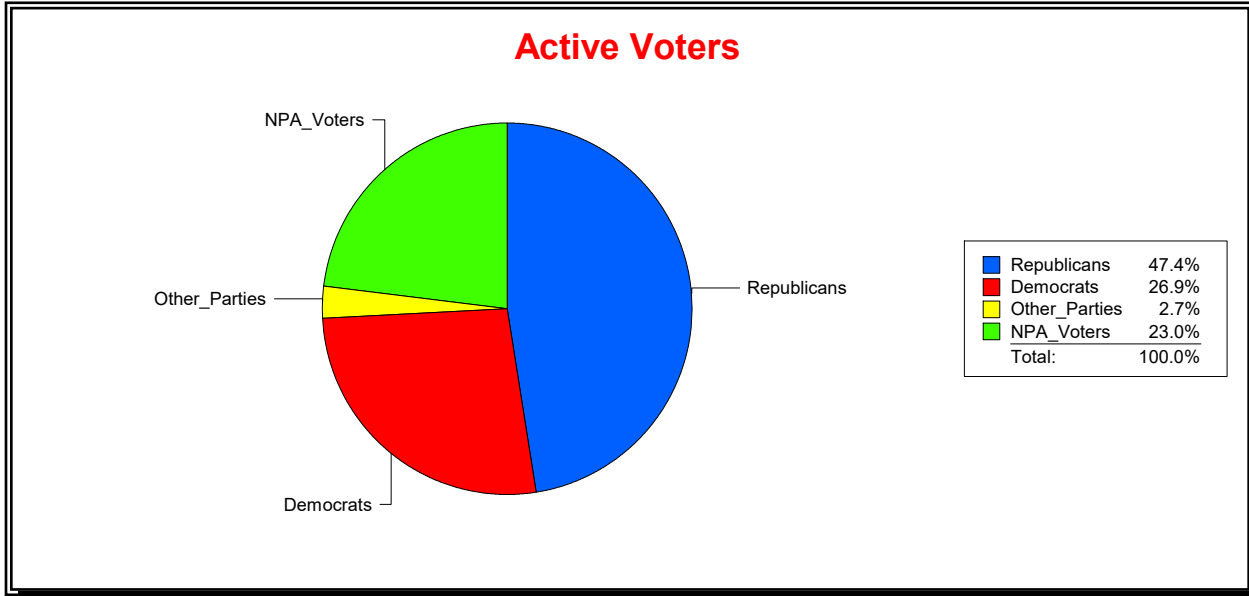

Ron Turner

Supervisor of Elections

Sarasota County, FL

Date 5/1/2024

Time 07:23 AM

Graphs of District Registration

District	Active Registered Voters					Inactive Voters				
	Total	Dems	Reps	NonP	Other	Total	Dems	Reps	NonP	Other
SCHOOL DIST 4	63,768	17,157	30,209	14,685	1,717	10,846	3,205	3,678	3,730	233