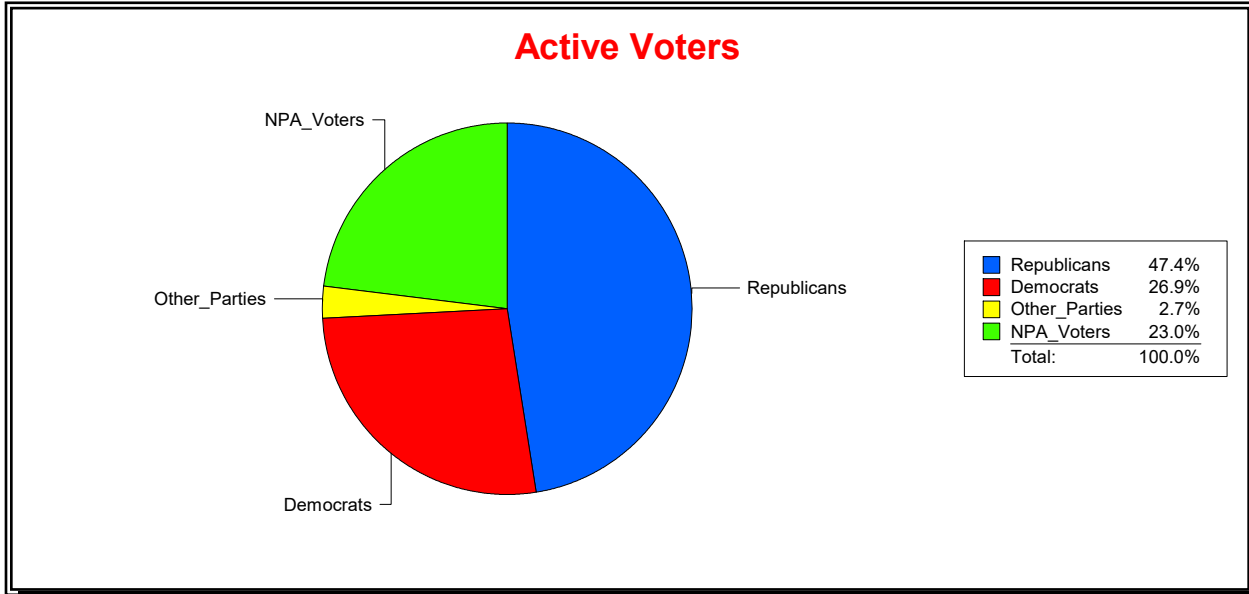

Ron Turner

Supervisor of Elections

Sarasota County, FL

Date 5/1/2024

Time 07:23 AM

Graphs of District Registration

Active Registered Voters

Inactive Voters

District	Total	Dems	Reps	NonP	Other	Total	Dems	Reps	NonP	Other
CNTY COMM DIST 1	63,768	17,157	30,209	14,685	1,717	10,846	3,205	3,678	3,730	233