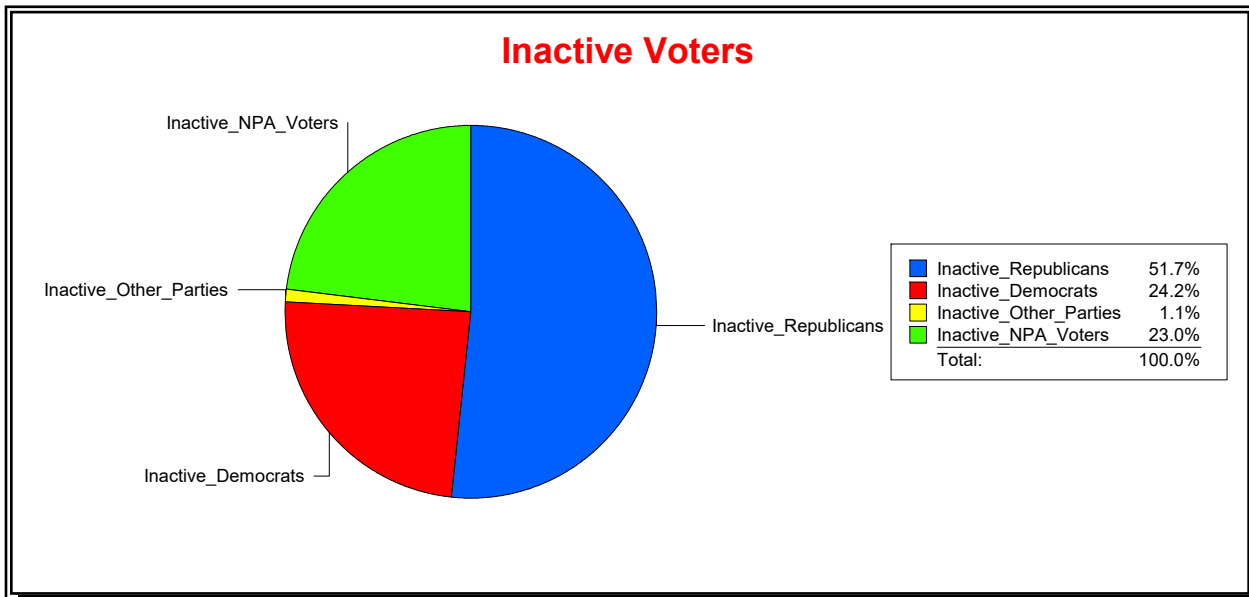

Date 5/1/2024

Time 07:23 AM

Graphs of District Registration

Active Registered Voters

Inactive Voters

District	Total	Dems	Reps	NonP	Other	Total	Dems	Reps	NonP	Other
LONGBOAT KEY 1	1,409	287	785	295	42	178	43	92	41	2