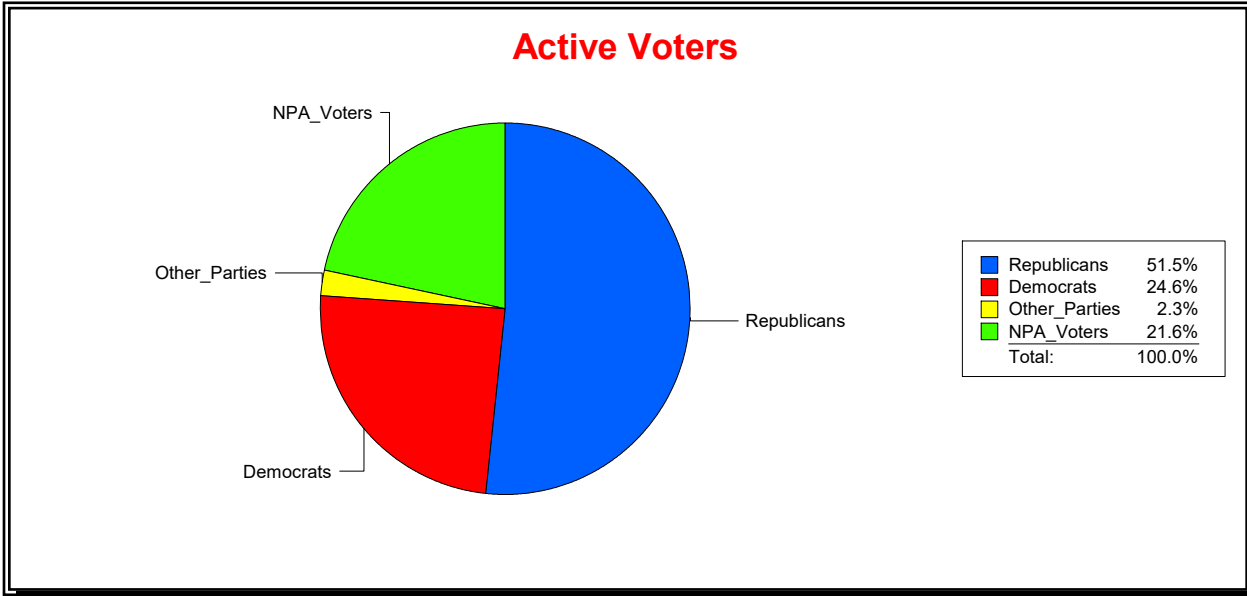

Ron Turner

Supervisor of Elections

Sarasota County, FL

Date 5/1/2024

Time 07:23 AM

Graphs of District Registration

Active Registered Voters

Inactive Voters

District	Total	Dems	Reps	NonP	Other	Total	Dems	Reps	NonP	Other
LONGBOAT KEY BEACH B	2,664	655	1,373	575	61	307	77	150	76	4