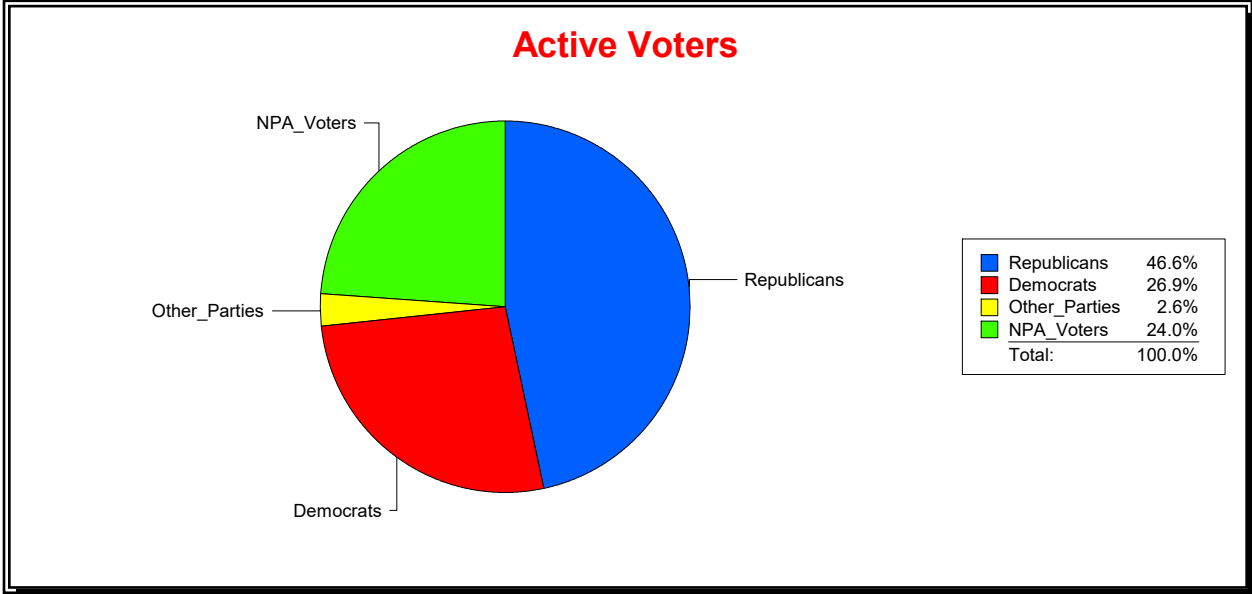

District	Total	Dems	Reps	NonP	Other	Total	Dems	Reps	NonP	Other
17TH CONGRESS DIST	324,607	87,240	151,143	77,816	8,408	55,673	16,537	18,177	19,860	1,099

Ron Turner

Supervisor of Elections

Sarasota County, FL