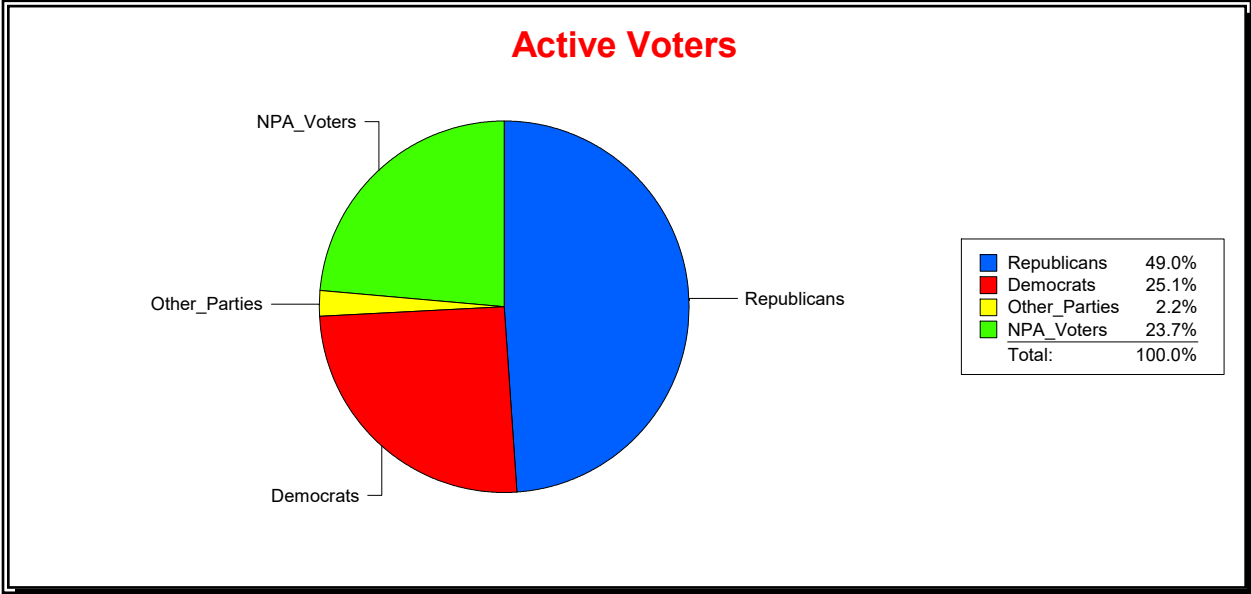

District	Total	Dems	Reps	NonP	Other	Total	Dems	Reps	NonP	Other
VENICE	22,170	5,572	10,853	5,265	480	2,750	700	1,083	923	44

Ron Turner

Supervisor of Elections

Sarasota County, FL

Date 5/1/2024

Time 07:23 AM