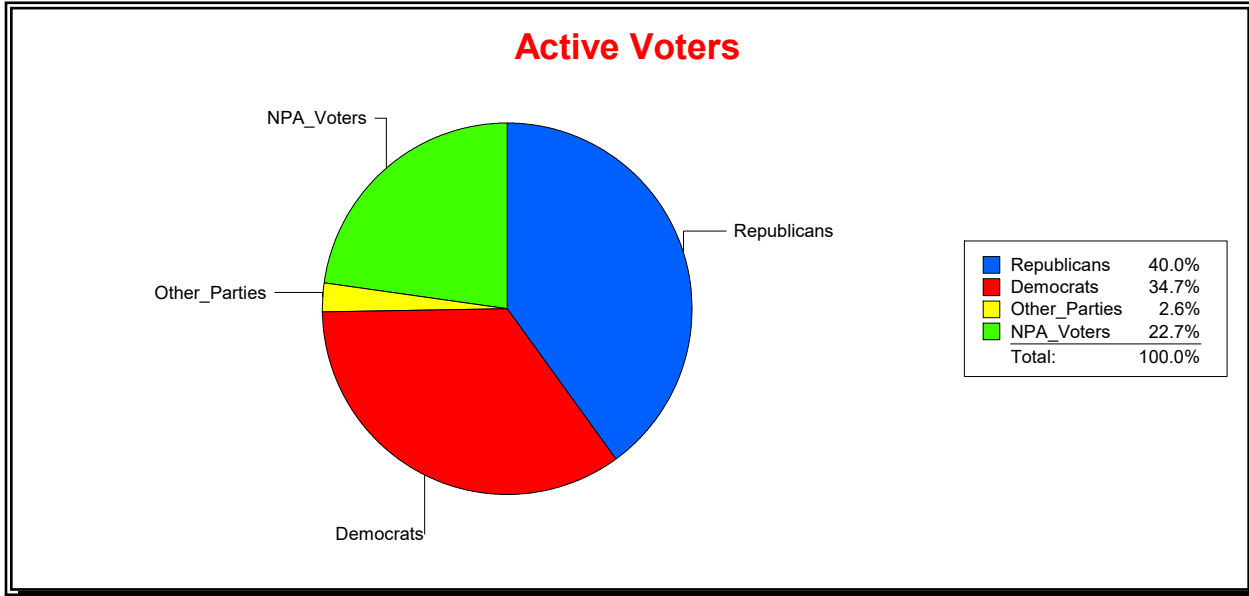

Ron Turner

Supervisor of Elections

Sarasota County, FL

Date 5/1/2024

Time 07:23 AM

Graphs of District Registration

Active Registered Voters

Inactive Voters

District	Total	Dems	Reps	NonP	Other	Total	Dems	Reps	NonP	Other
SARASOTA 2	15,466	5,373	6,187	3,510	396	2,530	911	780	785	54