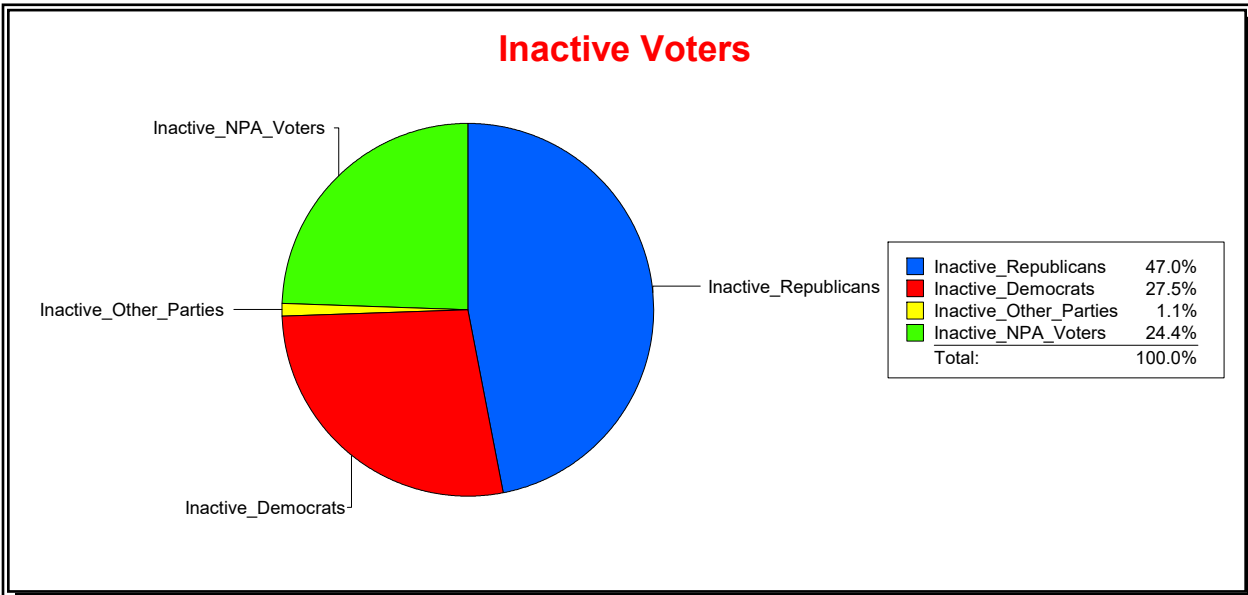

District	Total	Dems	Reps	NonP	Other	Total	Dems	Reps	NonP	Other
LONGBOAT KEY	4,383	1,123	2,225	929	106	549	151	258	134	6

Ron Turner

Supervisor of Elections

Sarasota County, FL

Date 5/1/2024

Time 07:23 AM

Graphs of District Registration