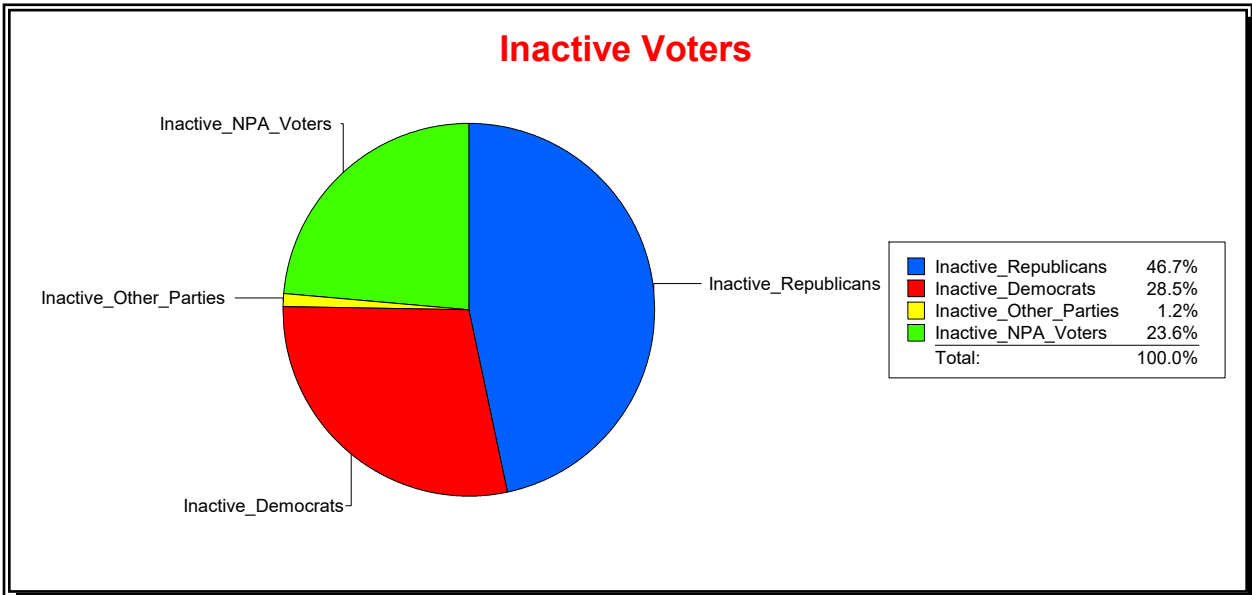

Ron Turner

Supervisor of Elections

Sarasota County, FL

Date 5/1/2024

Time 07:23 AM

Graphs of District Registration

Active Registered Voters

Inactive Voters

District	Total	Dems	Reps	NonP	Other	Total	Dems	Reps	NonP	Other
LBK DISTRICT 3	1,371	337	708	298	28	165	47	77	39	2