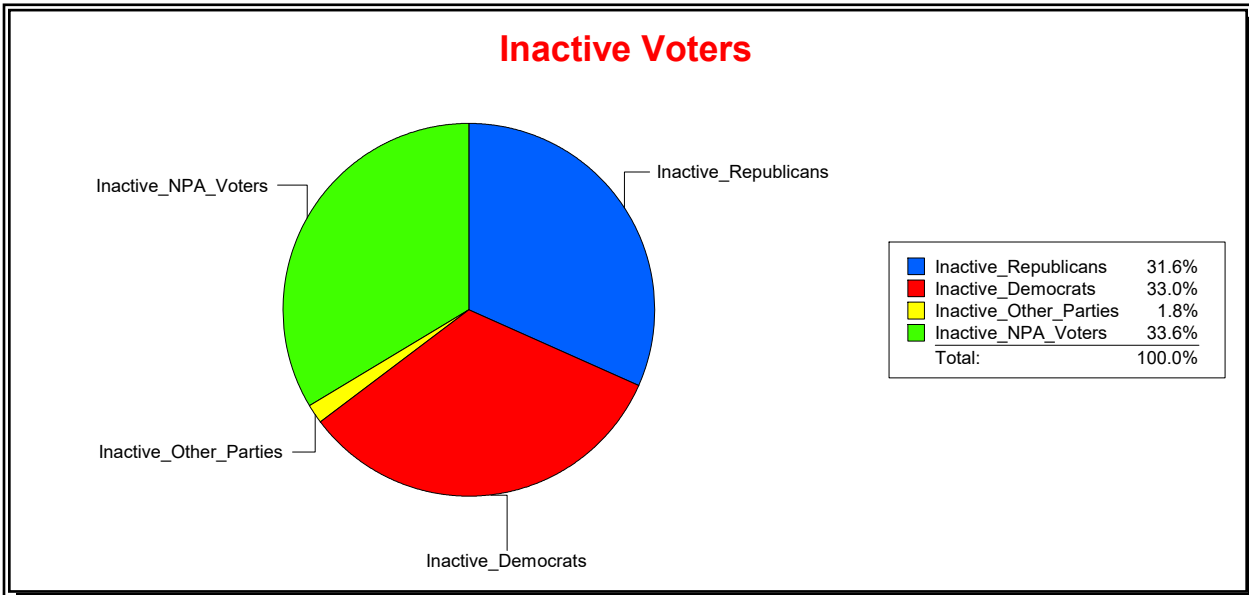

Ron Turner

Supervisor of Elections

Sarasota County, FL

Date 5/1/2024

Time 07:23 AM

Graphs of District Registration

Active Registered Voters

Inactive Voters

District	Total	Dems	Reps	NonP	Other	Total	Dems	Reps	NonP	Other
STATE HOUSE DIST 73	132,438	40,357	57,871	30,815	3,395	24,116	7,949	7,626	8,095	446