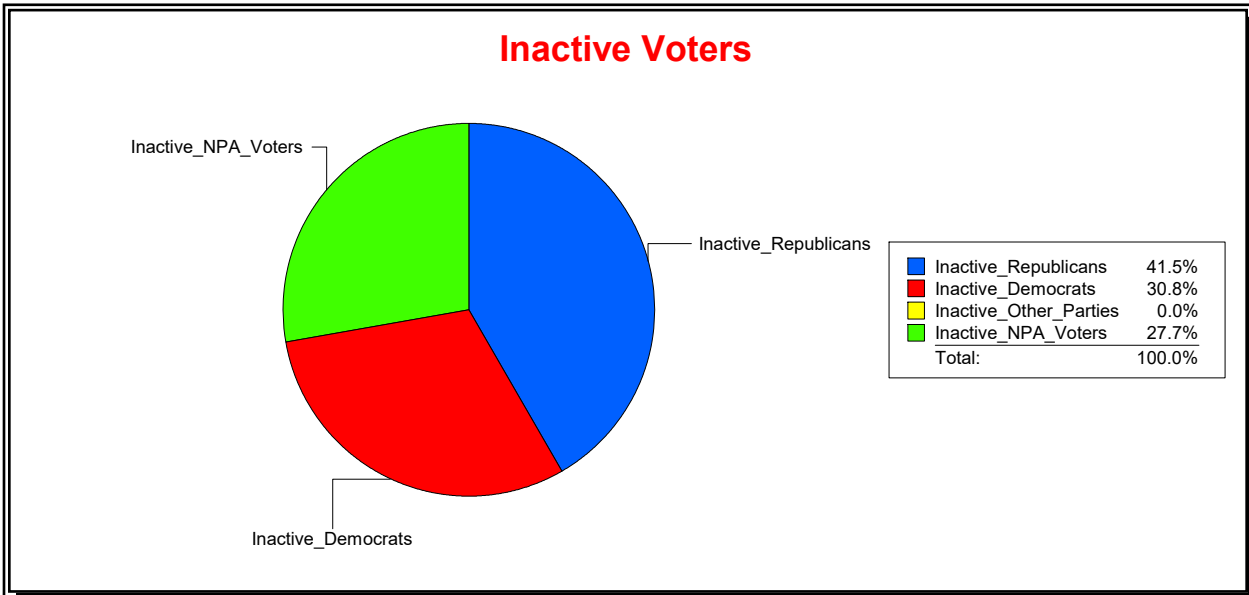

Ron Turner

Supervisor of Elections

Sarasota County, FL

Date 5/1/2024

Time 07:23 AM

Graphs of District Registration

Active Registered Voters

Inactive Voters

District	Total	Dems	Reps	NonP	Other	Total	Dems	Reps	NonP	Other
GOLDEN GATE POINT	323	84	150	77	12	65	20	27	18	0