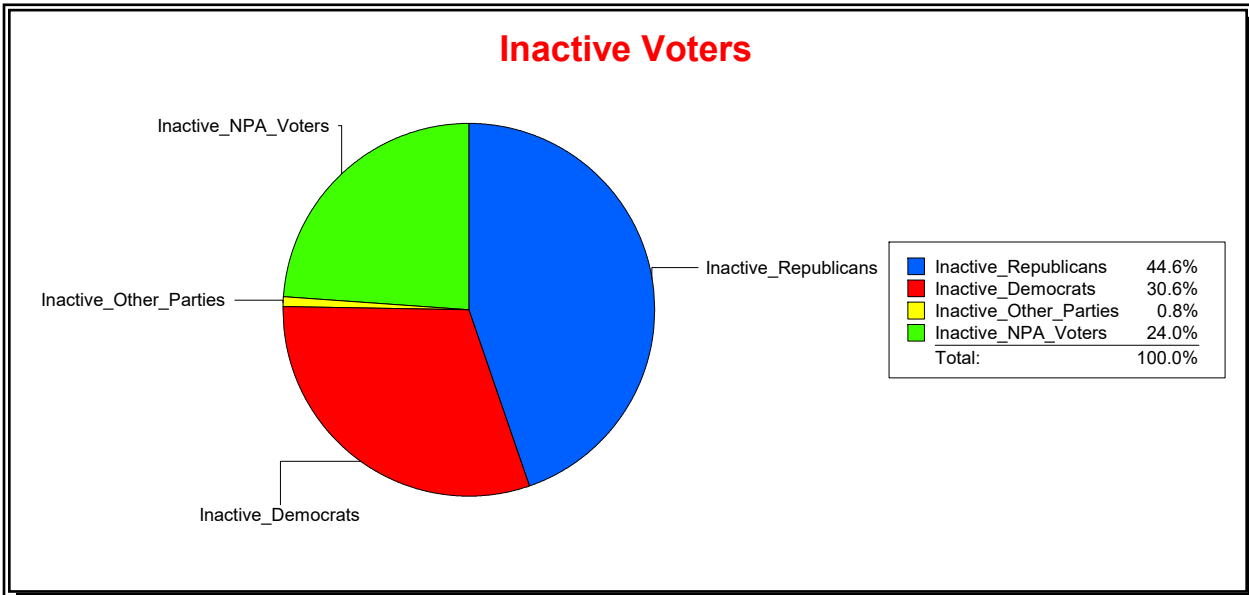

Ron Turner

Supervisor of Elections

Sarasota County, FL

Date 5/1/2024

Time 07:23 AM

Graphs of District Registration

Active Registered Voters

Inactive Voters

District	Total	Dems	Reps	NonP	Other	Total	Dems	Reps	NonP	Other
LONGBOAT KEY BEACH A	1,719	468	852	354	45	242	74	108	58	2