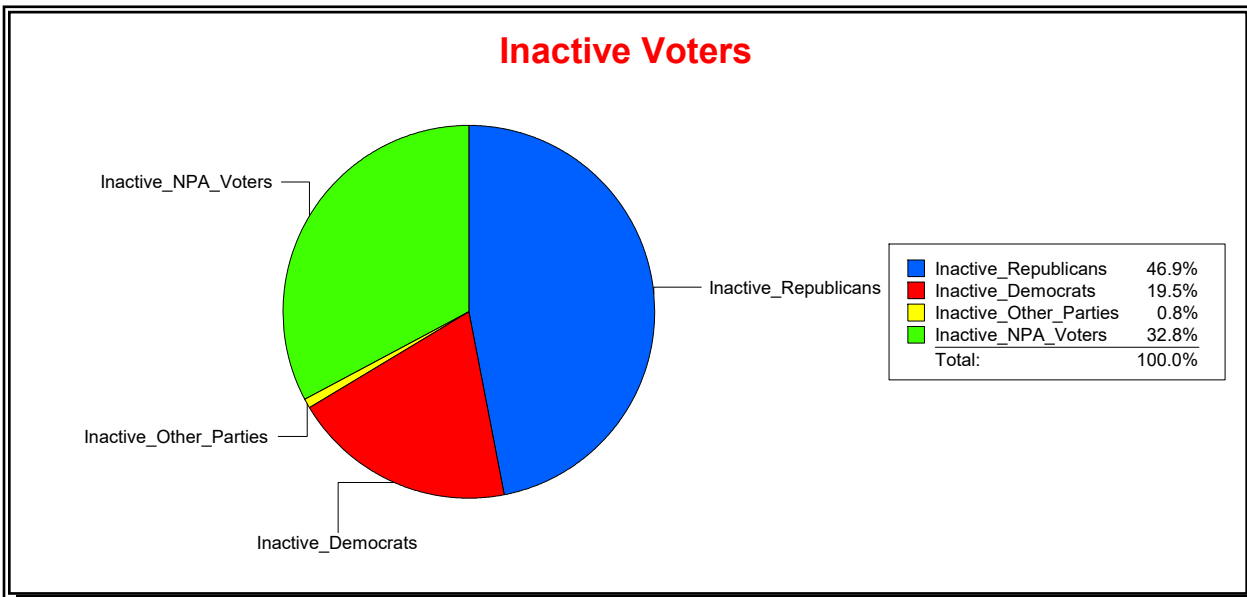

Date 5/1/2024

Time 07:23 AM

Graphs of District Registration

Active Registered Voters

Inactive Voters

District	Total	Dems	Reps	NonP	Other	Total	Dems	Reps	NonP	Other
BLACKBURN CREEK	2,435	551	1,298	538	48	128	25	60	42	1