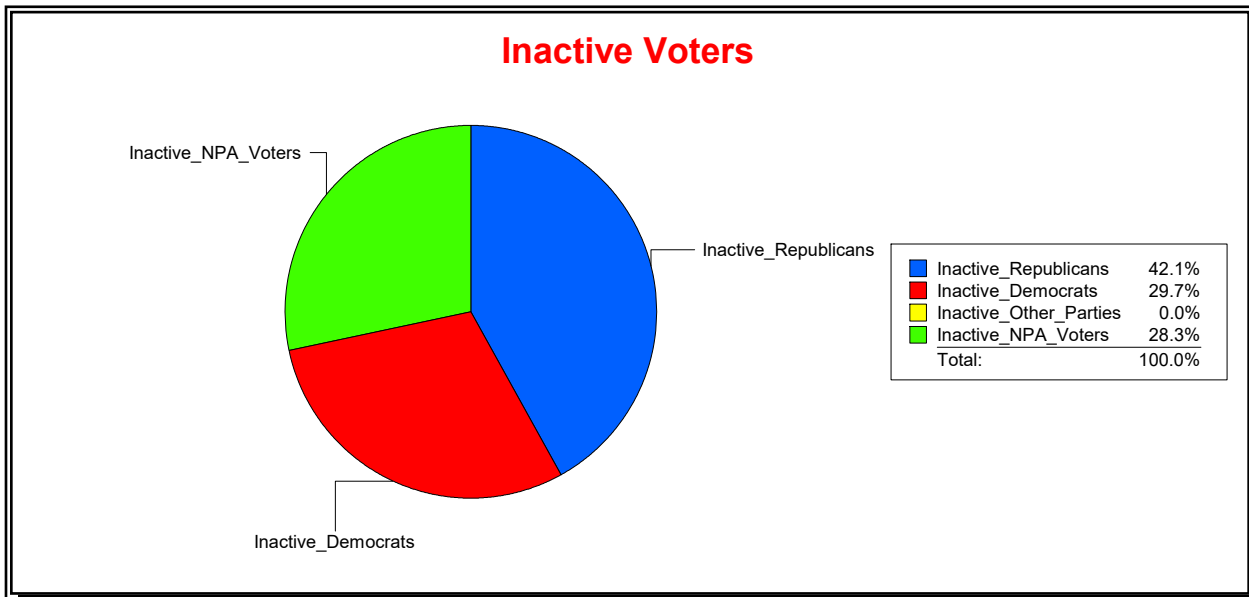

Ron Turner

Supervisor of Elections

Sarasota County, FL

Date 5/1/2024

Time 07:23 AM

Graphs of District Registration

Active Registered Voters

Inactive Voters

District	Total	Dems	Reps	NonP	Other	Total	Dems	Reps	NonP	Other
LBK DISTRICT 2	1,240	403	554	254	29	145	43	61	41	0