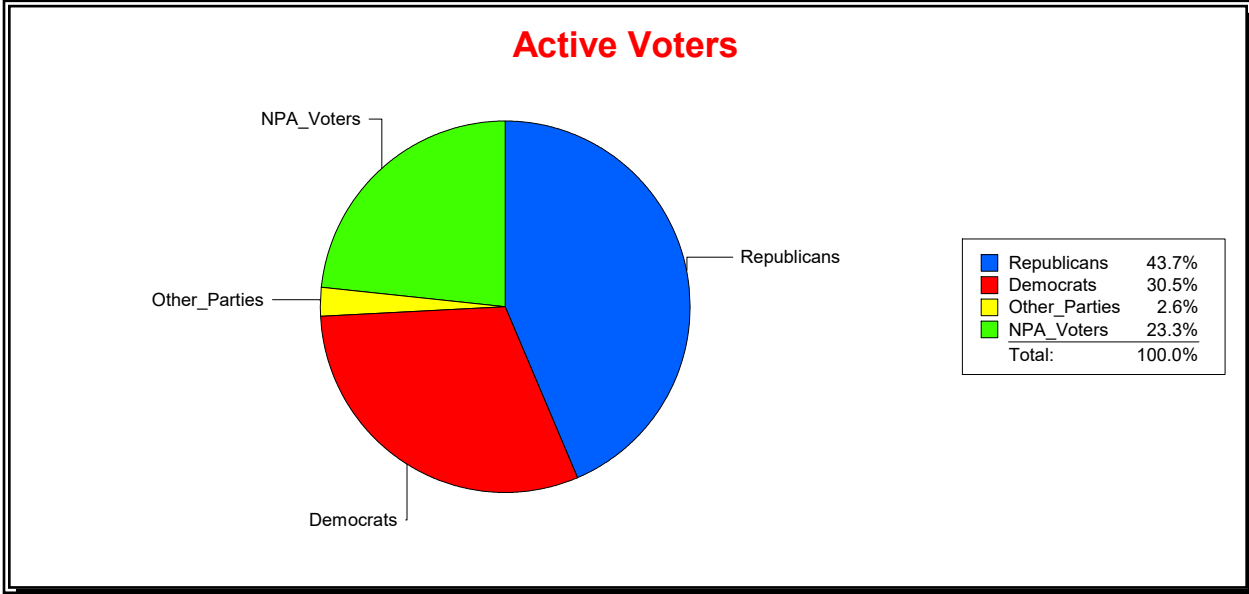

Ron Turner

Supervisor of Elections

Sarasota County, FL

Date 5/1/2024

Time 07:23 AM

Graphs of District Registration

Active Registered Voters

Inactive Voters

District	Total	Dems	Reps	NonP	Other	Total	Dems	Reps	NonP	Other
STATE HOUSE DIST 73	132,438	40,357	57,871	30,815	3,395	24,116	7,949	7,626	8,095	446