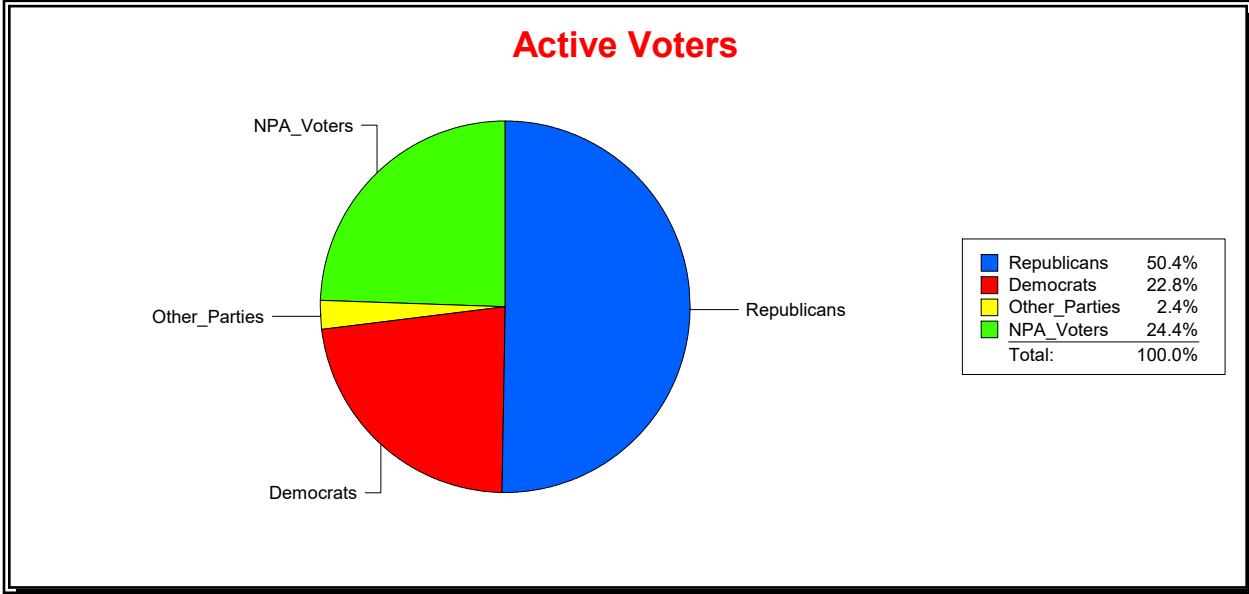

Sarasota County, FL

Date 5/1/2024

Time 07:23 AM

Graphs of District Registration

Active Registered Voters

Inactive Voters

District	Total	Dems	Reps	NonP	Other	Total	Dems	Reps	NonP	Other
ENGLEWOOD WATER DIST	13,859	3,162	6,979	3,382	336	2,148	558	781	767	42