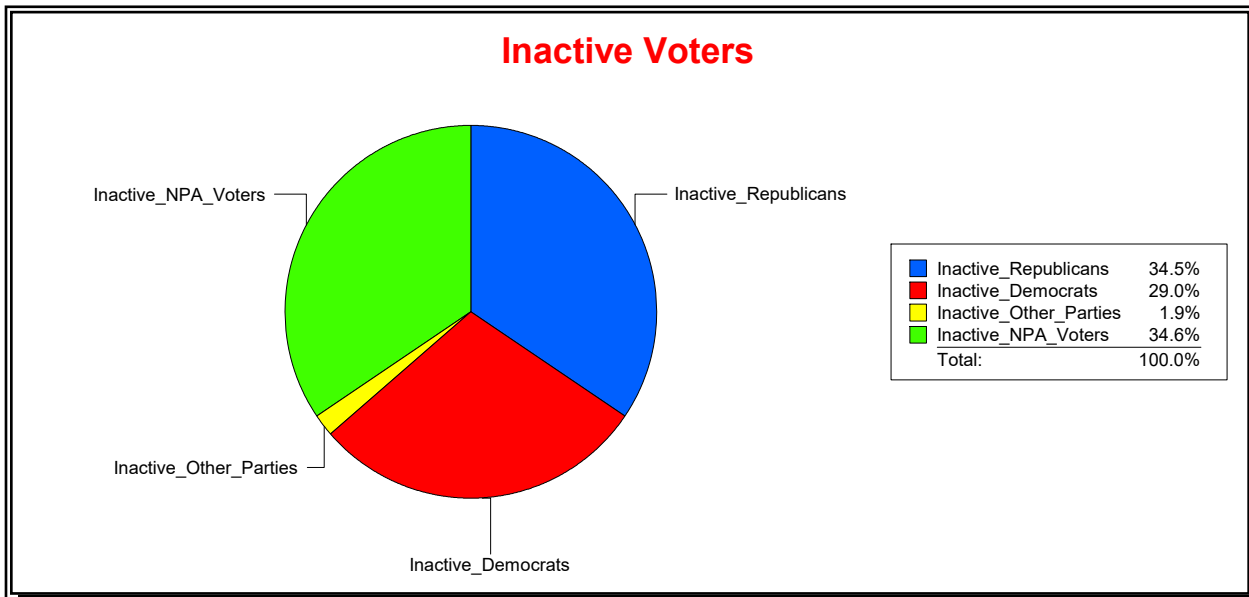

Ron Turner

Supervisor of Elections

Sarasota County, FL

Date 5/1/2024

Time 07:23 AM

Graphs of District Registration

District	Active Registered Voters					Inactive Voters				
	Total	Dems	Reps	NonP	Other	Total	Dems	Reps	NonP	Other
SCHOOL DIST 2	68,456	18,418	32,344	15,886	1,808	10,262	2,971	3,545	3,548	198