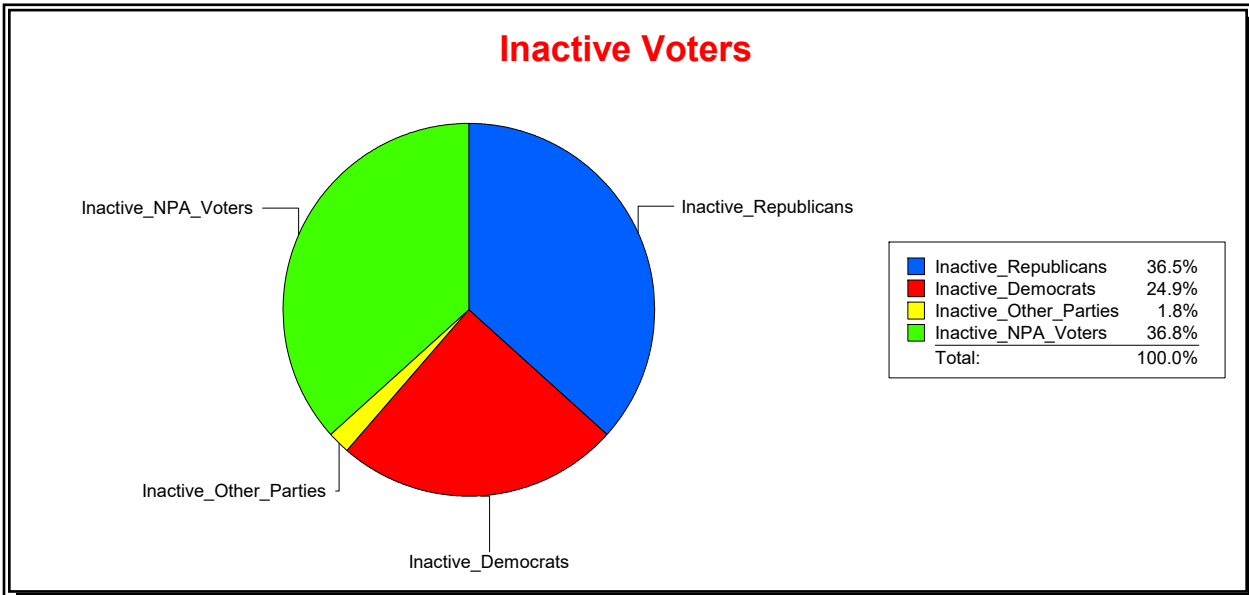

Ron Turner

Supervisor of Elections

Sarasota County, FL

Date 5/1/2024

Time 07:23 AM

Graphs of District Registration

Active Registered Voters

Inactive Voters

District	Total	Dems	Reps	NonP	Other	Total	Dems	Reps	NonP	Other
CNTY COMM DIST 3	70,468	16,641	34,871	17,340	1,616	9,933	2,470	3,629	3,654	180