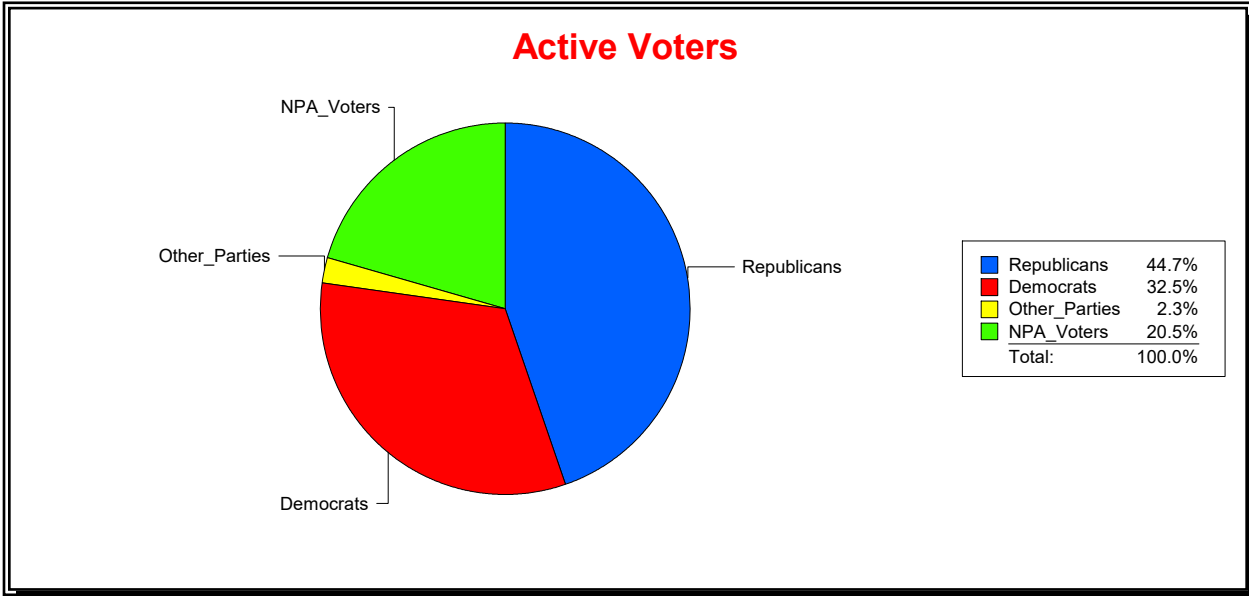

Ron Turner

Supervisor of Elections

Sarasota County, FL

Date 5/1/2024

Time 07:23 AM

Graphs of District Registration

Active Registered Voters

Inactive Voters

District	Total	Dems	Reps	NonP	Other	Total	Dems	Reps	NonP	Other
LONGBOAT KEY 2	1,240	403	554	254	29	145	43	61	41	0