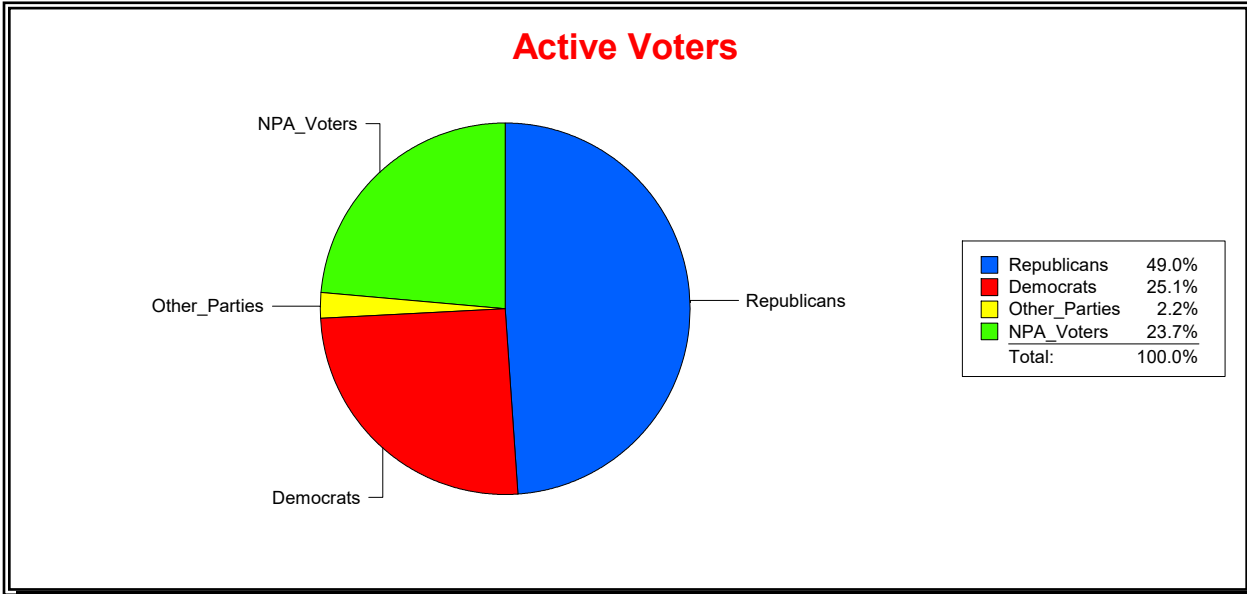

Ron Turner

Supervisor of Elections

Sarasota County, FL

Date 5/1/2024

Time 07:23 AM

Graphs of District Registration

Active Registered Voters

Inactive Voters

<u>District</u>	<u>Total</u>	<u>Dems</u>	<u>Reps</u>	<u>NonP</u>	<u>Other</u>	<u>Total</u>	<u>Dems</u>	<u>Reps</u>	<u>NonP</u>	<u>Other</u>
VENICE 1	22,170	5,572	10,853	5,265	480	2,750	700	1,083	923	44