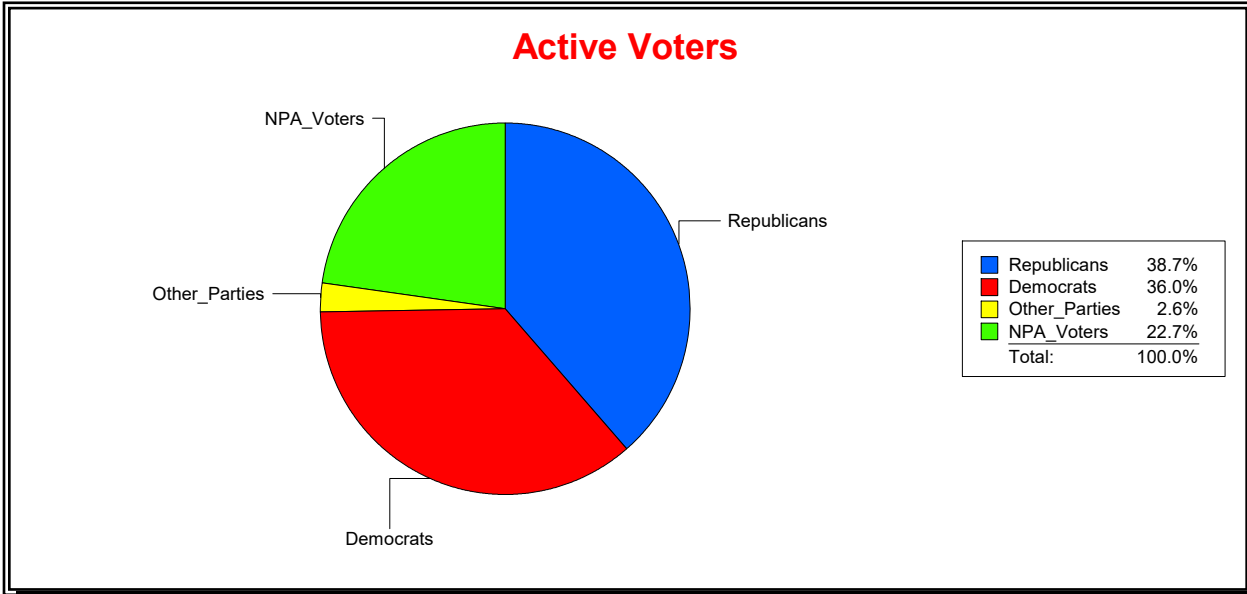

Ron Turner

Supervisor of Elections

Sarasota County, FL

Date 5/1/2024

Time 07:23 AM

Graphs of District Registration

Active Registered Voters

Inactive Voters

District	Total	Dems	Reps	NonP	Other	Total	Dems	Reps	NonP	Other
CNTY COMM DIST 2	57,210	20,583	22,114	12,998	1,515	12,713	4,833	3,492	4,151	237