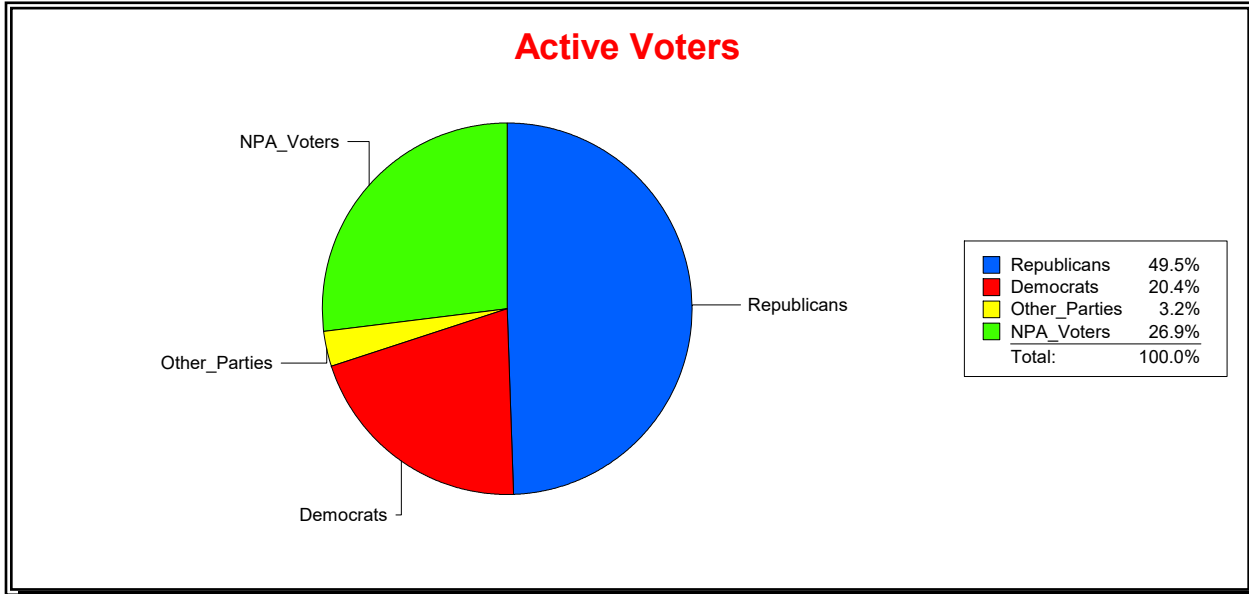

Ron Turner

Supervisor of Elections

Sarasota County, FL

Date 5/1/2024

Time 07:23 AM

Graphs of District Registration

Active Registered Voters

Inactive Voters

<u>District</u>	<u>Total</u>	<u>Dems</u>	<u>Reps</u>	<u>NonP</u>	<u>Other</u>	<u>Total</u>	<u>Dems</u>	<u>Reps</u>	<u>NonP</u>	<u>Other</u>
NORTH PORT DIST 2	12,229	2,500	6,054	3,286	389	2,094	506	646	897	45