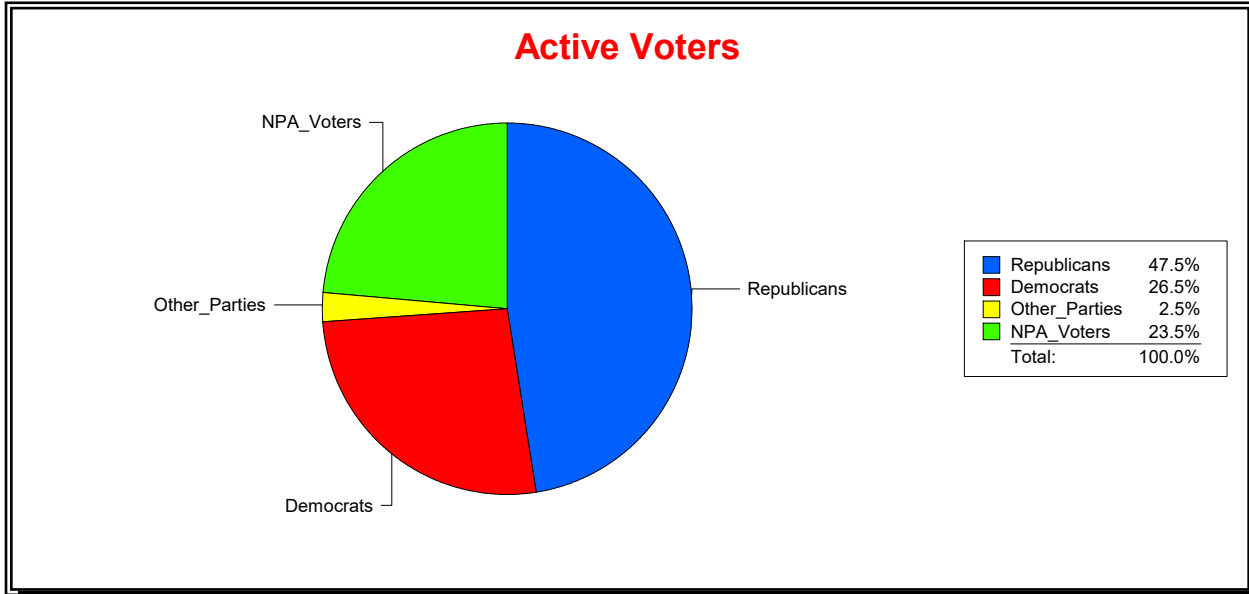

Ron Turner

Supervisor of Elections

Sarasota County, FL

Date 5/1/2024

Time 07:23 AM

Graphs of District Registration

Active Registered Voters

Inactive Voters

<u>District</u>	<u>Total</u>	<u>Dems</u>	<u>Reps</u>	<u>NonP</u>	<u>Other</u>	<u>Total</u>	<u>Dems</u>	<u>Reps</u>	<u>NonP</u>	<u>Other</u>
COUNTY	208,441	55,176	99,008	48,951	5,306	33,726	9,609	11,708	11,744	665