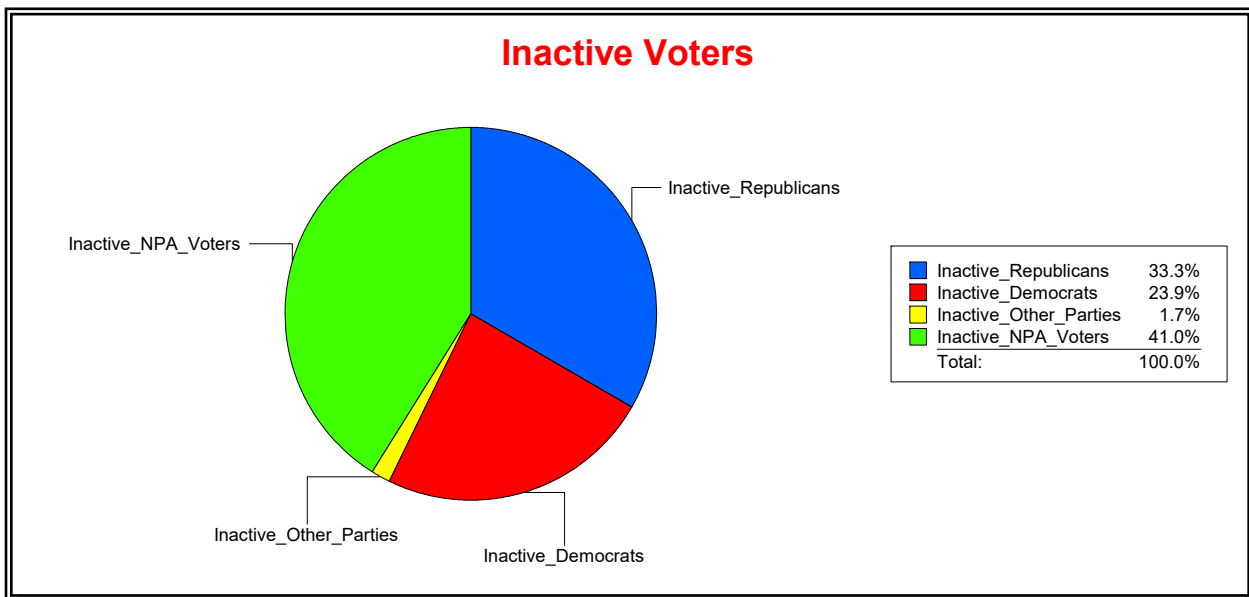

Supervisor of Elections

Sarasota County, FL

Date 5/1/2024

Time 07:23 AM

Graphs of District Registration

Active Registered Voters

Inactive Voters

District	Total	Dems	Reps	NonP	Other	Total	Dems	Reps	NonP	Other
LAKESIDE PLANT CDD	828	188	407	215	18	117	28	39	48	2