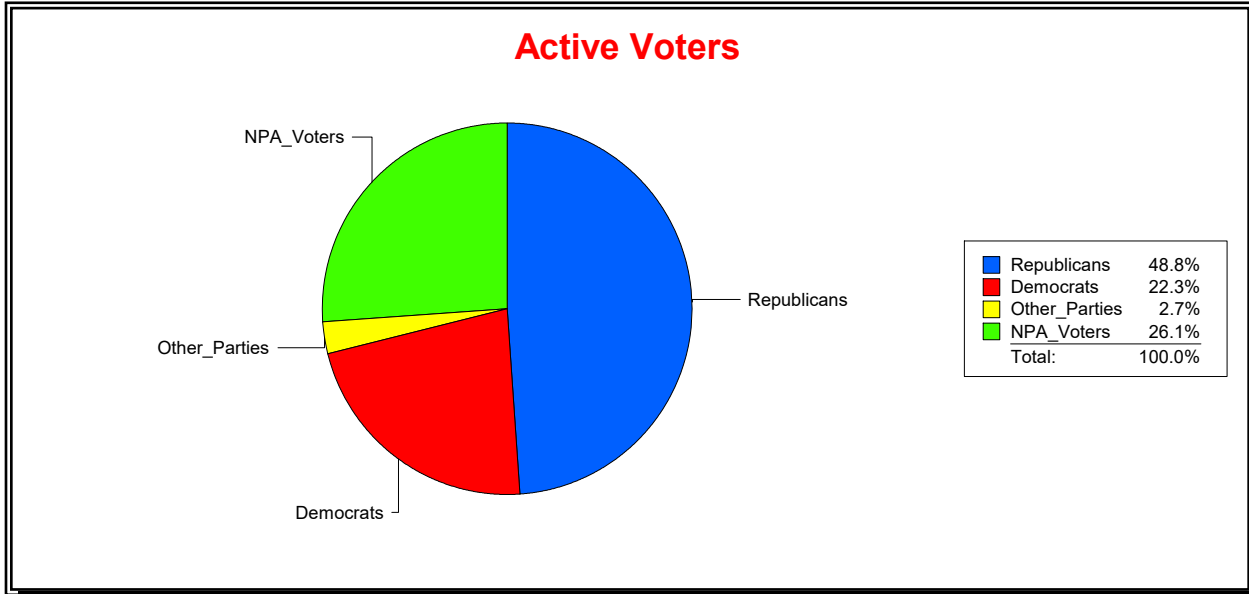

Ron Turner

Supervisor of Elections

Sarasota County, FL

Date 5/1/2024

Time 07:23 AM

Graphs of District Registration

Active Registered Voters

Inactive Voters

District	Total	Dems	Reps	NonP	Other	Total	Dems	Reps	NonP	Other
SOIL AND WATER DIST 5	64,705	14,441	31,605	16,907	1,752	11,919	3,058	3,833	4,777	251