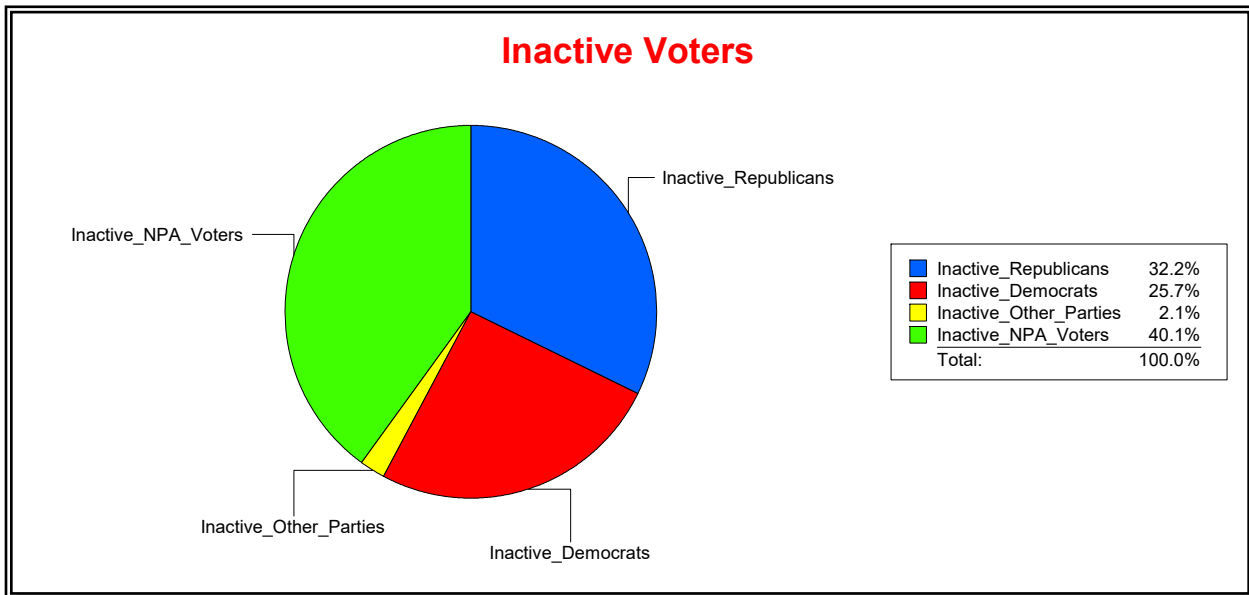

Ron Turner

Supervisor of Elections

Sarasota County, FL

Date 5/1/2024

Time 07:23 AM

Graphs of District Registration

Active Registered Voters

Inactive Voters

<u>District</u>	<u>Total</u>	<u>Dems</u>	<u>Reps</u>	<u>NonP</u>	<u>Other</u>	<u>Total</u>	<u>Dems</u>	<u>Reps</u>	<u>NonP</u>	<u>Other</u>
CNTY COMM DIST 5	64,705	14,441	31,605	16,907	1,752	11,919	3,058	3,833	4,777	251