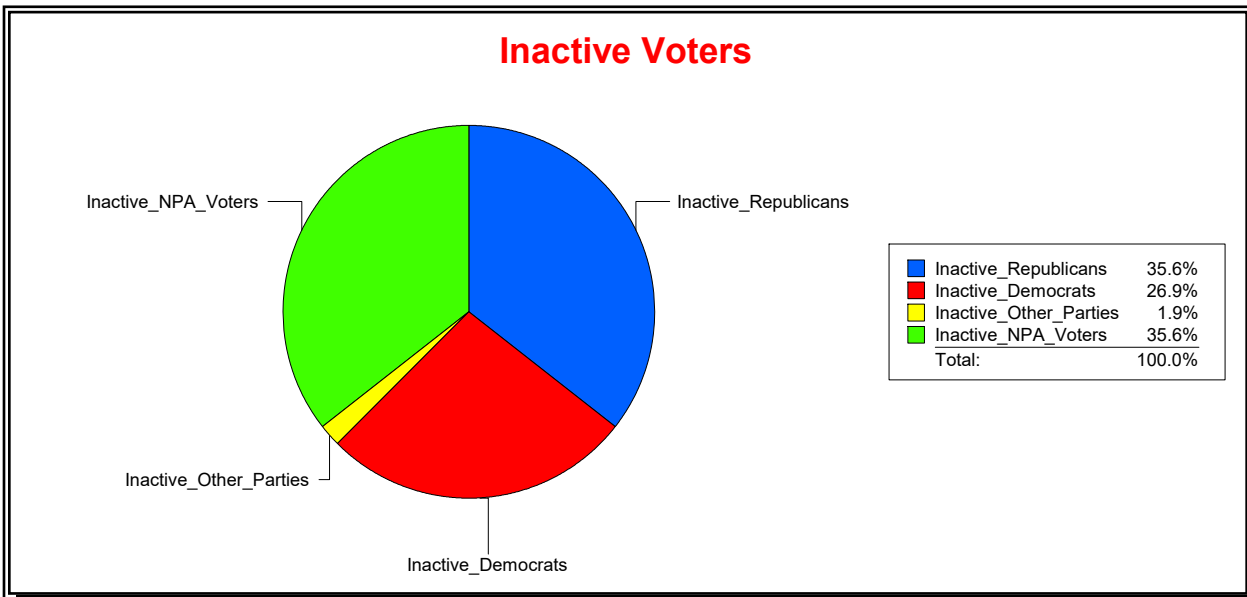

Ron Turner

Supervisor of Elections

Sarasota County, FL

Date 5/1/2024

Time 07:23 AM

Graphs of District Registration

Active Registered Voters

Inactive Voters

District	Total	Dems	Reps	NonP	Other	Total	Dems	Reps	NonP	Other
WOODLANDS CDD	1,799	347	936	463	53	104	28	37	37	2