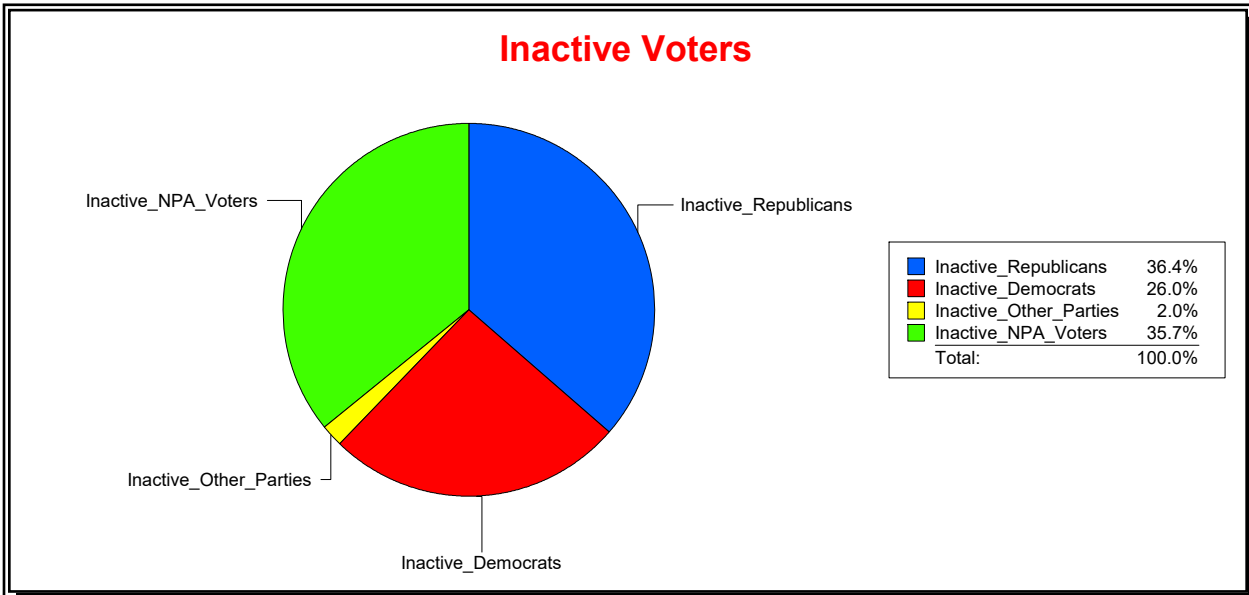

Sarasota County, FL

Date 5/1/2024

Time 07:23 AM

Graphs of District Registration

Active Registered Voters

Inactive Voters

District	Total	Dems	Reps	NonP	Other	Total	Dems	Reps	NonP	Other
ENGLEWOOD WATER DIST	13,859	3,162	6,979	3,382	336	2,148	558	781	767	42