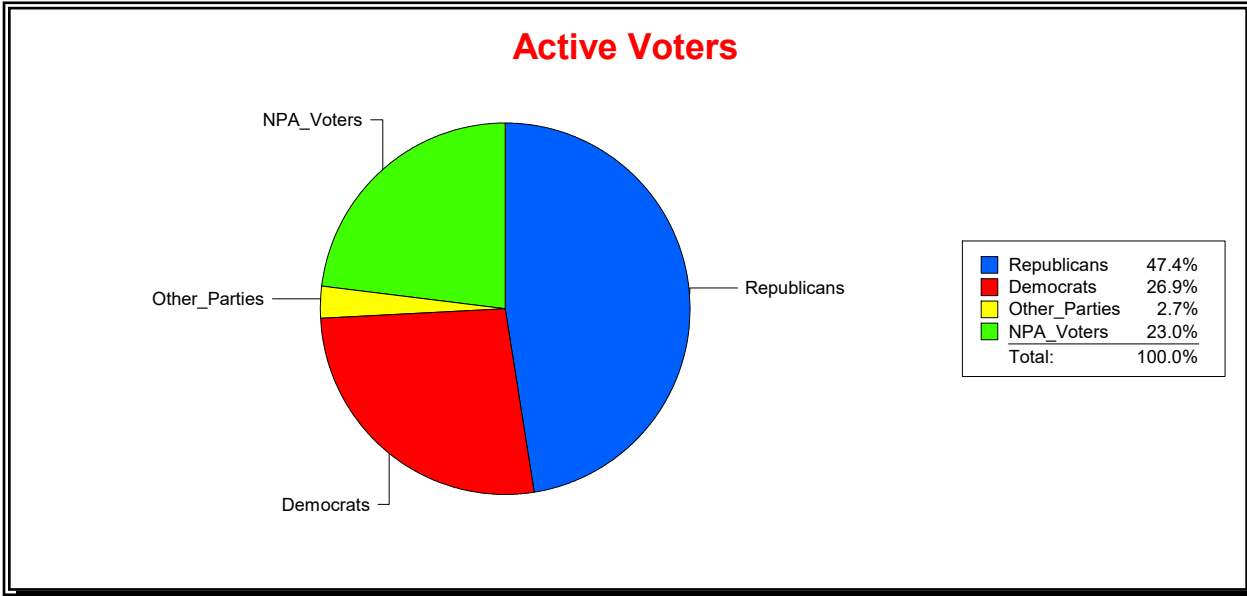

Date 5/1/2024

Time 07:23 AM

Graphs of District Registration

Active Registered Voters

Inactive Voters

District	Total	Dems	Reps	NonP	Other	Total	Dems	Reps	NonP	Other
SOIL AND WATER DIST 1	63,768	17,157	30,209	14,685	1,717	10,846	3,205	3,678	3,730	233