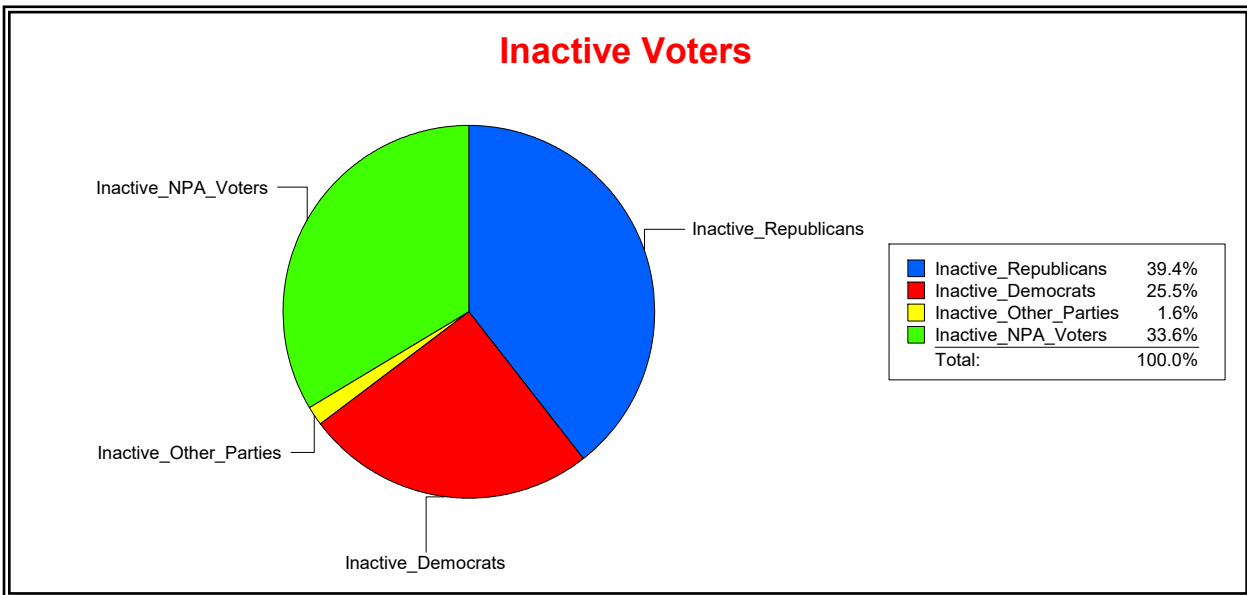

Ron Turner

Supervisor of Elections

Sarasota County, FL

Date 5/1/2024

Time 07:23 AM

Graphs of District Registration

Active Registered Voters

Inactive Voters

<u>District</u>	<u>Total</u>	<u>Dems</u>	<u>Reps</u>	<u>NonP</u>	<u>Other</u>	<u>Total</u>	<u>Dems</u>	<u>Reps</u>	<u>NonP</u>	<u>Other</u>
VENICE 1	22,170	5,572	10,853	5,265	480	2,750	700	1,083	923	44