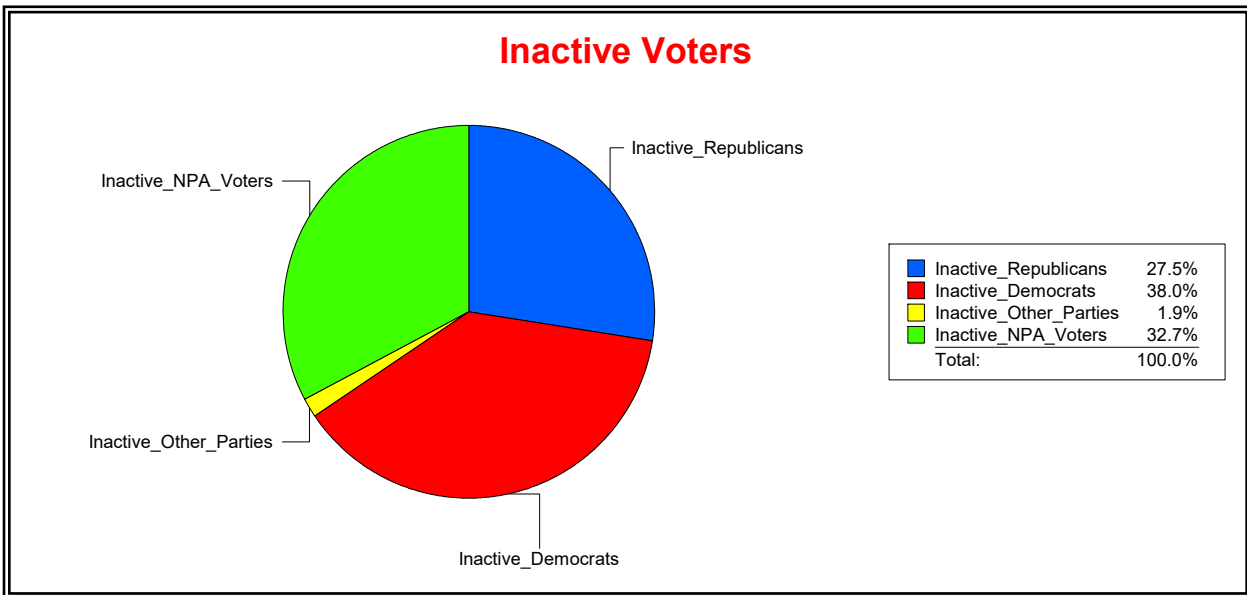

Ron Turner

Supervisor of Elections

Sarasota County, FL

Date 5/1/2024

Time 07:23 AM

Graphs of District Registration

Active Registered Voters

Inactive Voters

District	Total	Dems	Reps	NonP	Other	Total	Dems	Reps	NonP	Other
CNTY COMM DIST 2	57,210	20,583	22,114	12,998	1,515	12,713	4,833	3,492	4,151	237