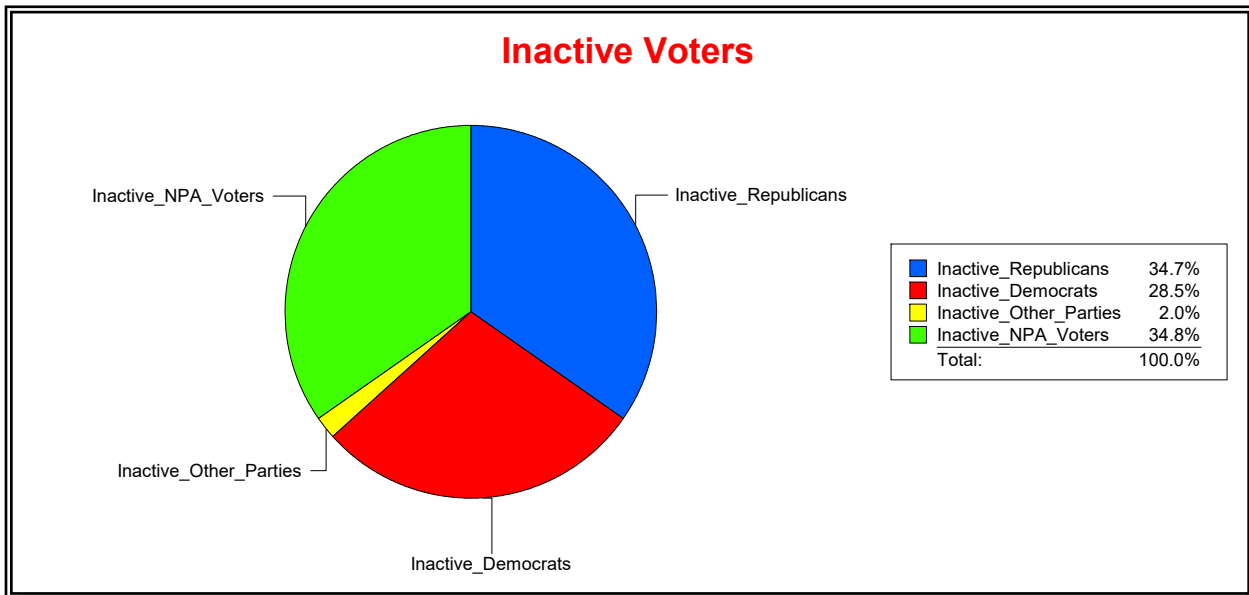

Ron Turner

Supervisor of Elections

Sarasota County, FL

Date 5/1/2024

Time 07:23 AM

Graphs of District Registration

Active Registered Voters

Inactive Voters

<u>District</u>	<u>Total</u>	<u>Dems</u>	<u>Reps</u>	<u>NonP</u>	<u>Other</u>	<u>Total</u>	<u>Dems</u>	<u>Reps</u>	<u>NonP</u>	<u>Other</u>
COUNTY	208,441	55,176	99,008	48,951	5,306	33,726	9,609	11,708	11,744	665