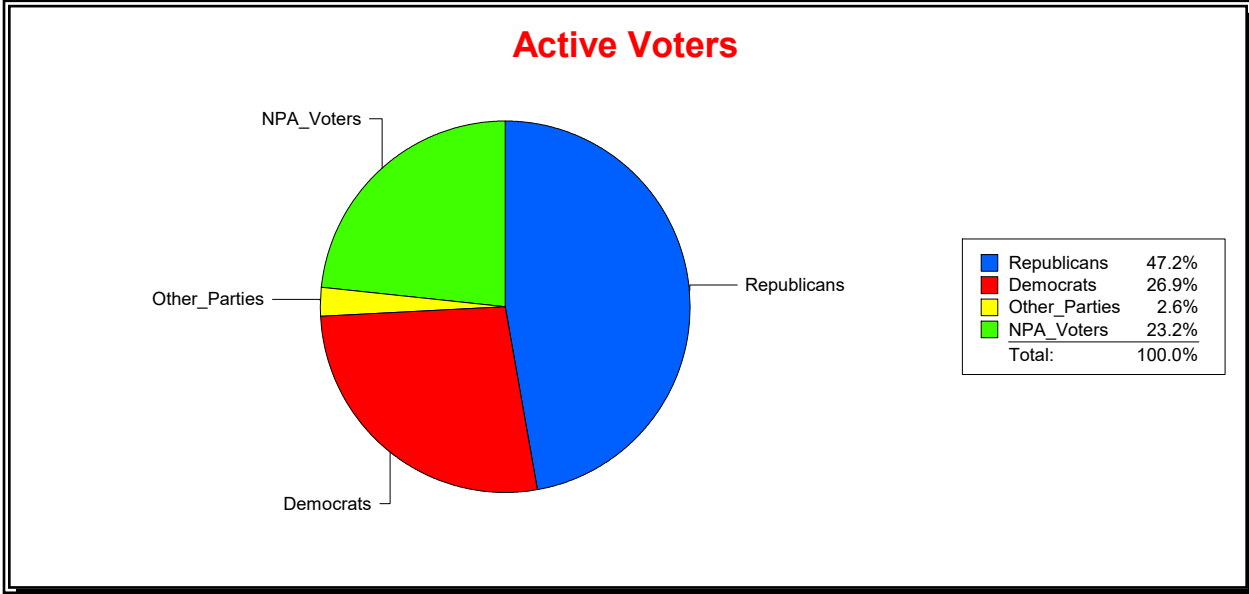

Ron Turner

Supervisor of Elections

Sarasota County, FL

Date 5/1/2024

Time 07:23 AM

Graphs of District Registration

Active Registered Voters

Inactive Voters

District	Total	Dems	Reps	NonP	Other	Total	Dems	Reps	NonP	Other
CNTY COMM DIST 4	68,456	18,418	32,344	15,886	1,808	10,262	2,971	3,545	3,548	198