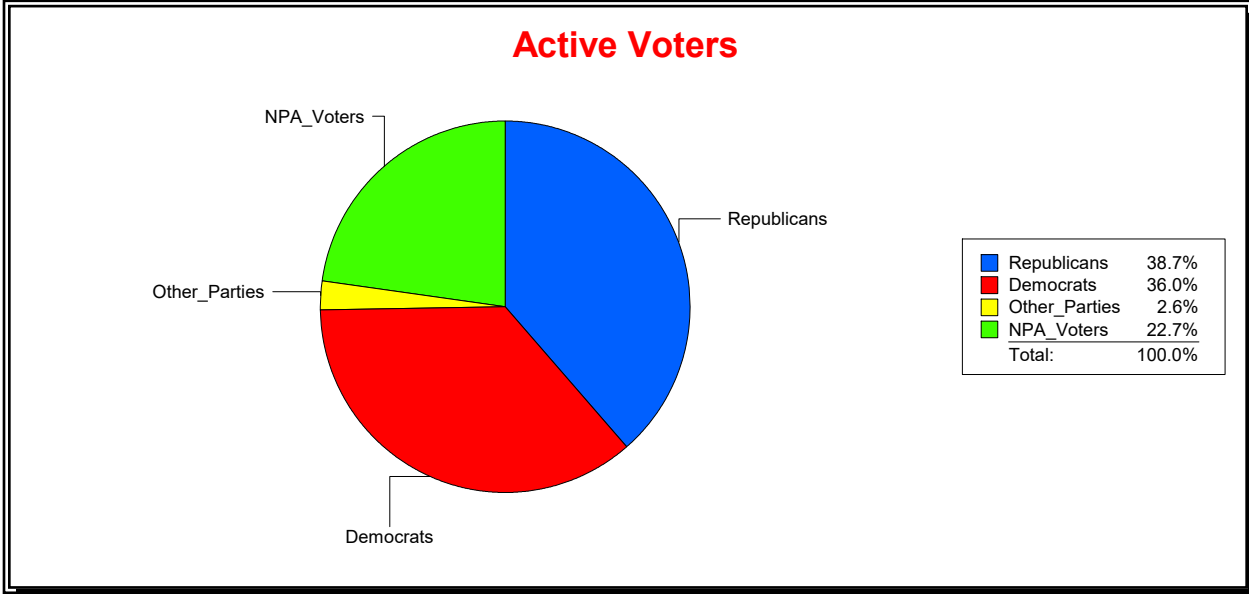

Ron Turner

Supervisor of Elections

Sarasota County, FL

Date 5/1/2024

Time 07:23 AM

Graphs of District Registration

Active Registered Voters

Inactive Voters

District	Total	Dems	Reps	NonP	Other	Total	Dems	Reps	NonP	Other
SCHOOL DIST 1	57,210	20,583	22,114	12,998	1,515	12,713	4,833	3,492	4,151	237