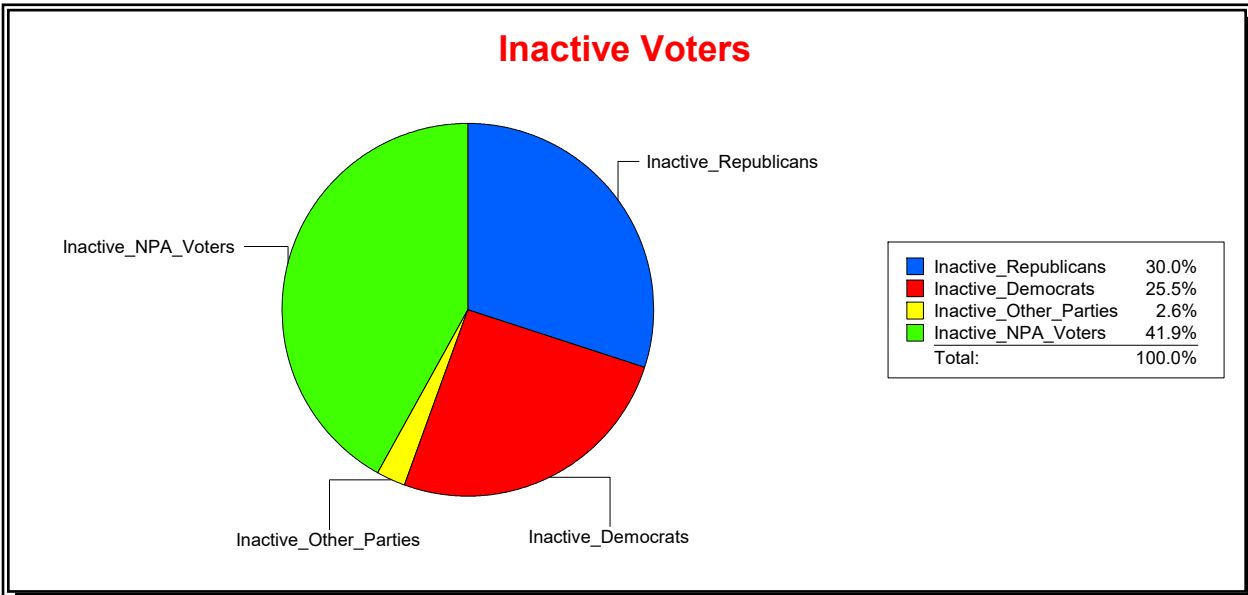

Ron Turner

Supervisor of Elections

Sarasota County, FL

Date 5/1/2024

Time 07:23 AM

Graphs of District Registration

Active Registered Voters

Inactive Voters

District	Total	Dems	Reps	NonP	Other	Total	Dems	Reps	NonP	Other
NORTH PORT DIST 1	10,605	2,284	5,203	2,834	284	2,018	515	605	846	52