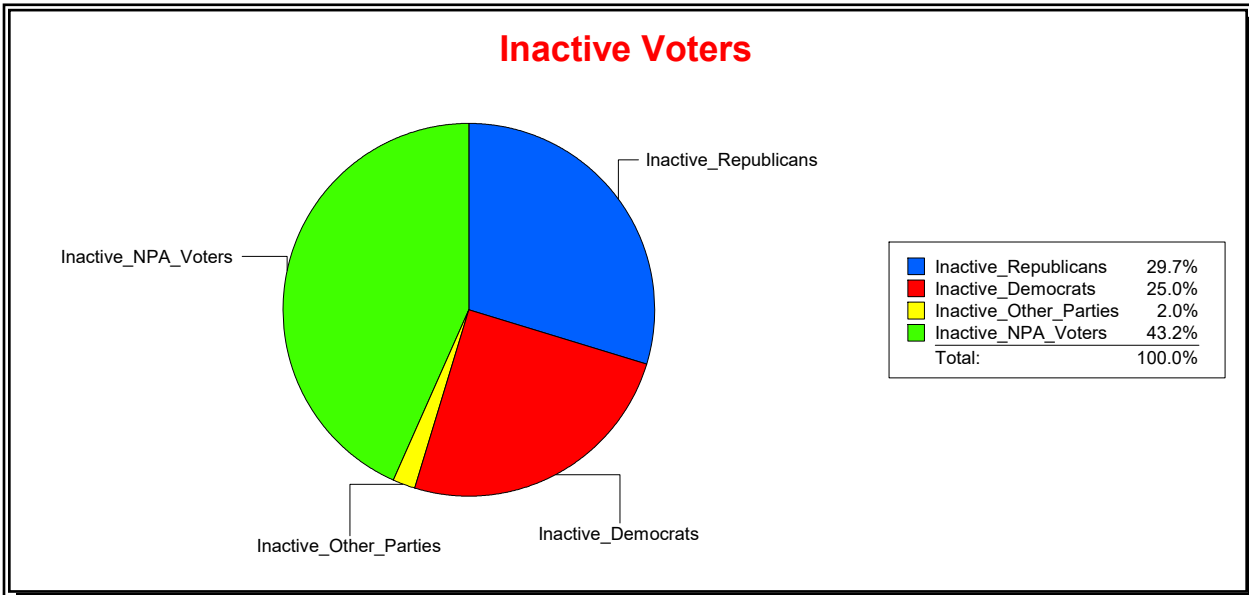

Ron Turner

Supervisor of Elections

Sarasota County, FL

Date 5/1/2024

Time 07:23 AM

Graphs of District Registration

Active Registered Voters

Inactive Voters

District	Total	Dems	Reps	NonP	Other	Total	Dems	Reps	NonP	Other
NORTH PORT DIST 3	9,849	2,147	4,601	2,795	306	2,257	565	671	975	46