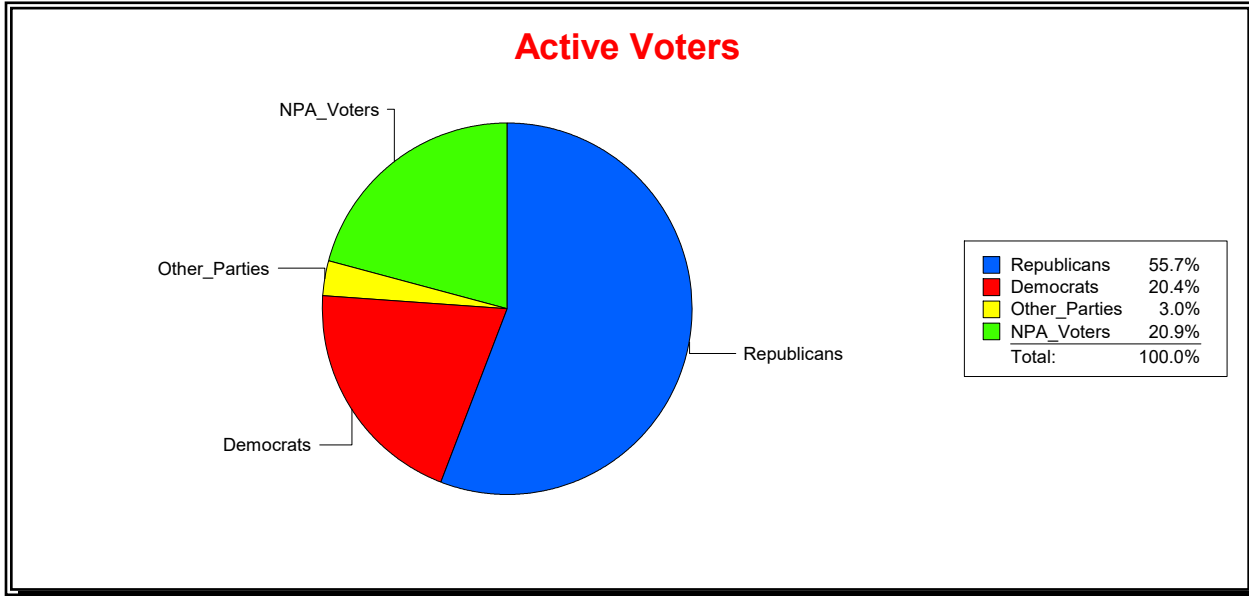

Date 5/1/2024

Time 07:23 AM

Graphs of District Registration

Active Registered Voters

Inactive Voters

District	Total	Dems	Reps	NonP	Other	Total	Dems	Reps	NonP	Other
LONGBOAT KEY 1	1,409	287	785	295	42	178	43	92	41	2