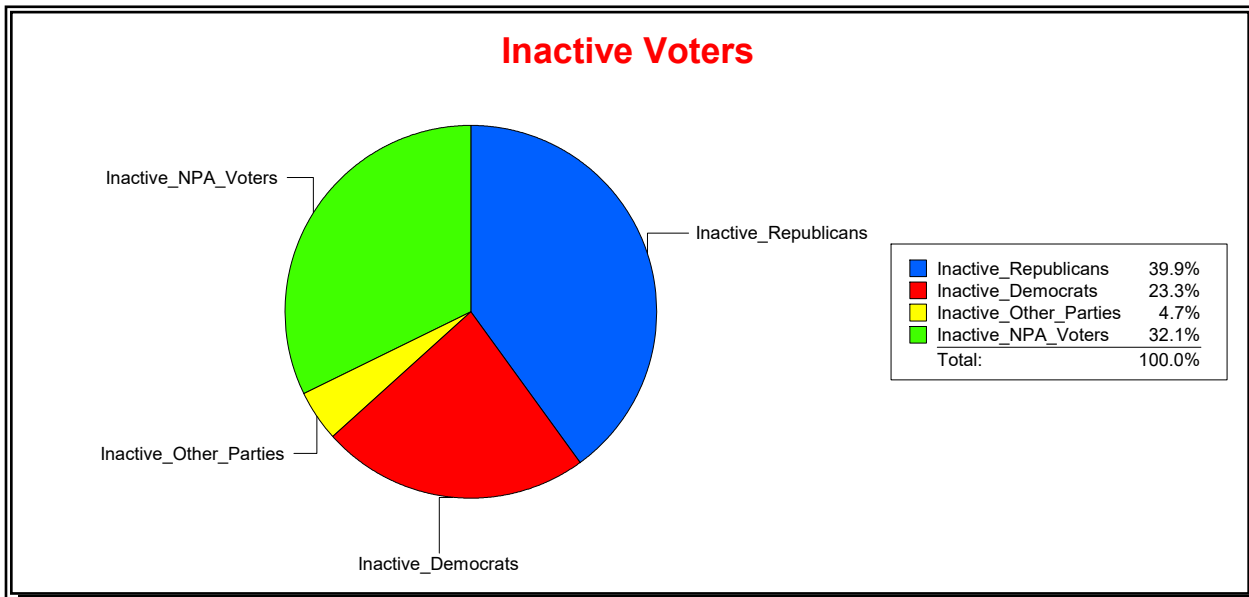

District	Total	Dems	Reps	NonP	Other	Total	Dems	Reps	NonP	Other
LAKWOOD RANCH CDD	2,326	467	1,233	529	97	193	45	77	62	9

Ron Turner

Supervisor of Elections

Sarasota County, FL

Date 5/1/2024

Time 07:23 AM

Graphs of District Registration