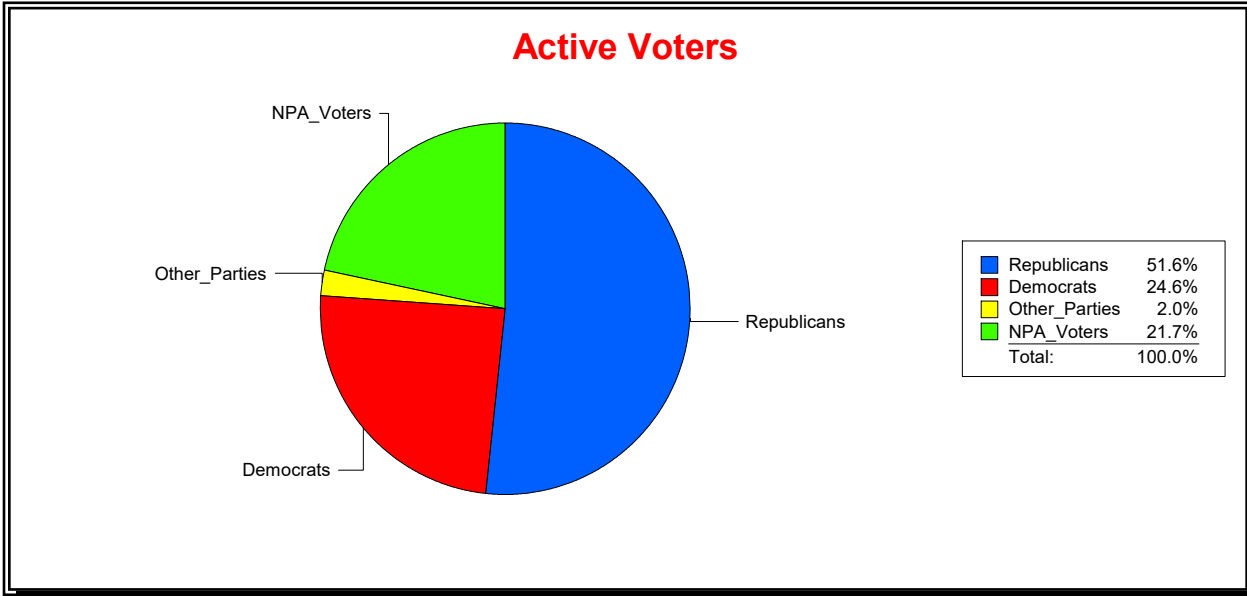

Ron Turner

Supervisor of Elections

Sarasota County, FL

Date 5/1/2024

Time 07:23 AM

Graphs of District Registration

Active Registered Voters

Inactive Voters

District	Total	Dems	Reps	NonP	Other	Total	Dems	Reps	NonP	Other
LONGBOAT KEY 3	1,371	337	708	298	28	165	47	77	39	2