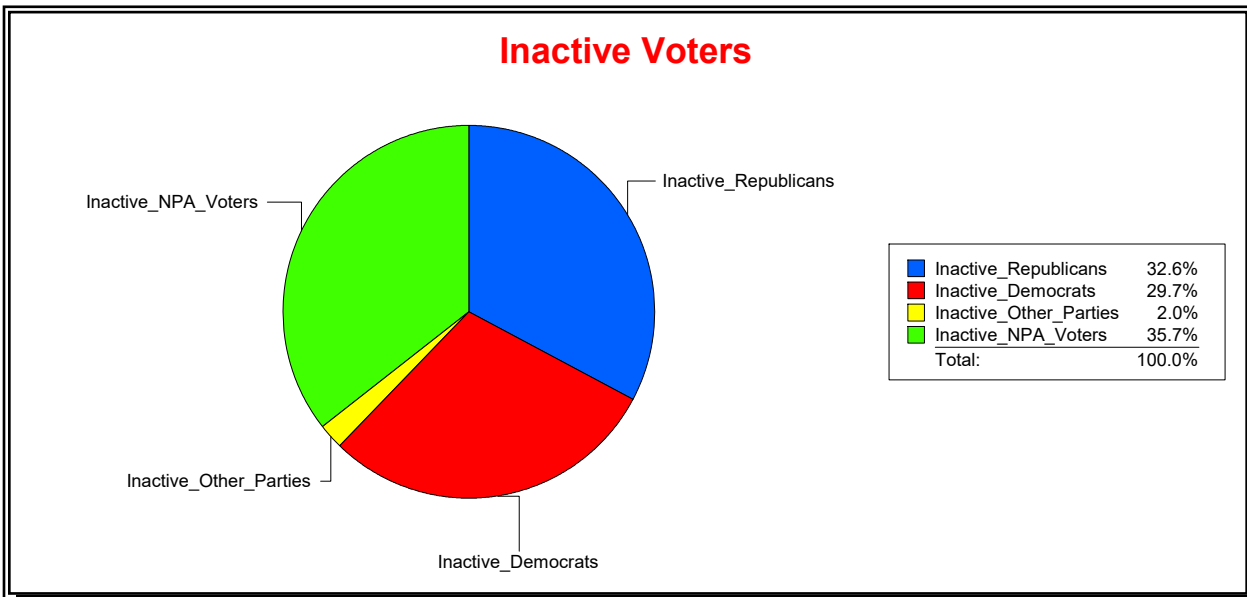

Ron Turner

Supervisor of Elections

Sarasota County, FL

Date 5/1/2024

Time 07:23 AM

Graphs of District Registration

Active Registered Voters

Inactive Voters

District	Total	Dems	Reps	NonP	Other	Total	Dems	Reps	NonP	Other
COUNTYWIDE	324,607	87,240	151,143	77,816	8,408	55,673	16,537	18,177	19,860	1,099