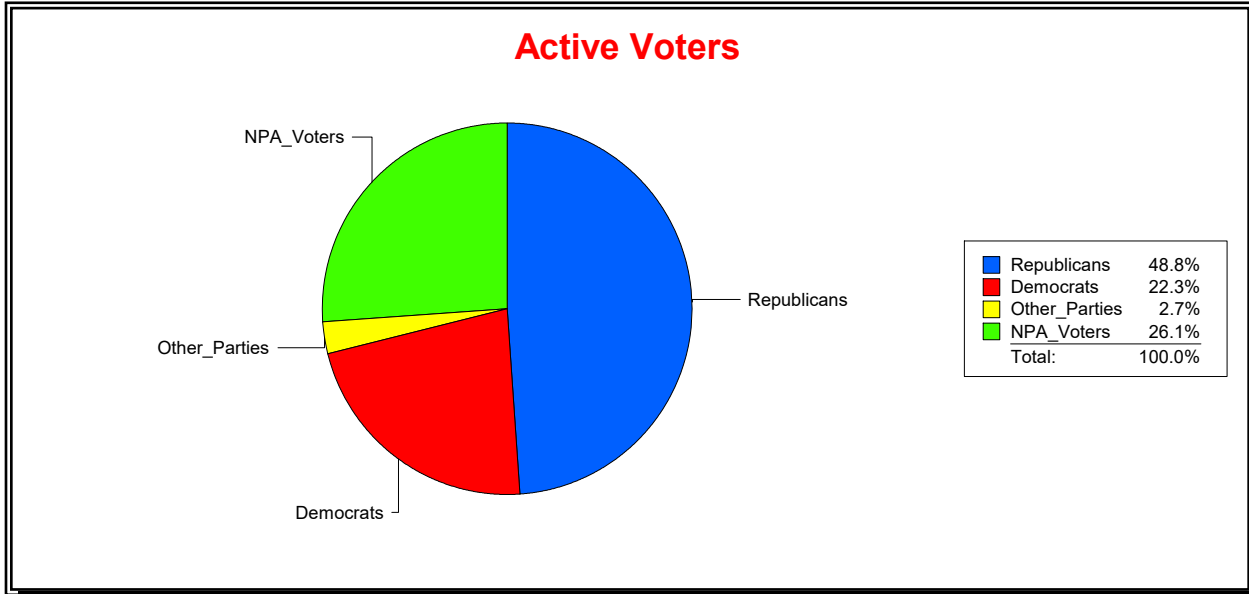

Ron Turner

Supervisor of Elections

Sarasota County, FL

Date 5/1/2024

Time 07:23 AM

Graphs of District Registration

Active Registered Voters

Inactive Voters

<u>District</u>	<u>Total</u>	<u>Dems</u>	<u>Reps</u>	<u>NonP</u>	<u>Other</u>	<u>Total</u>	<u>Dems</u>	<u>Reps</u>	<u>NonP</u>	<u>Other</u>
CNTY COMM DIST 5	64,705	14,441	31,605	16,907	1,752	11,919	3,058	3,833	4,777	251