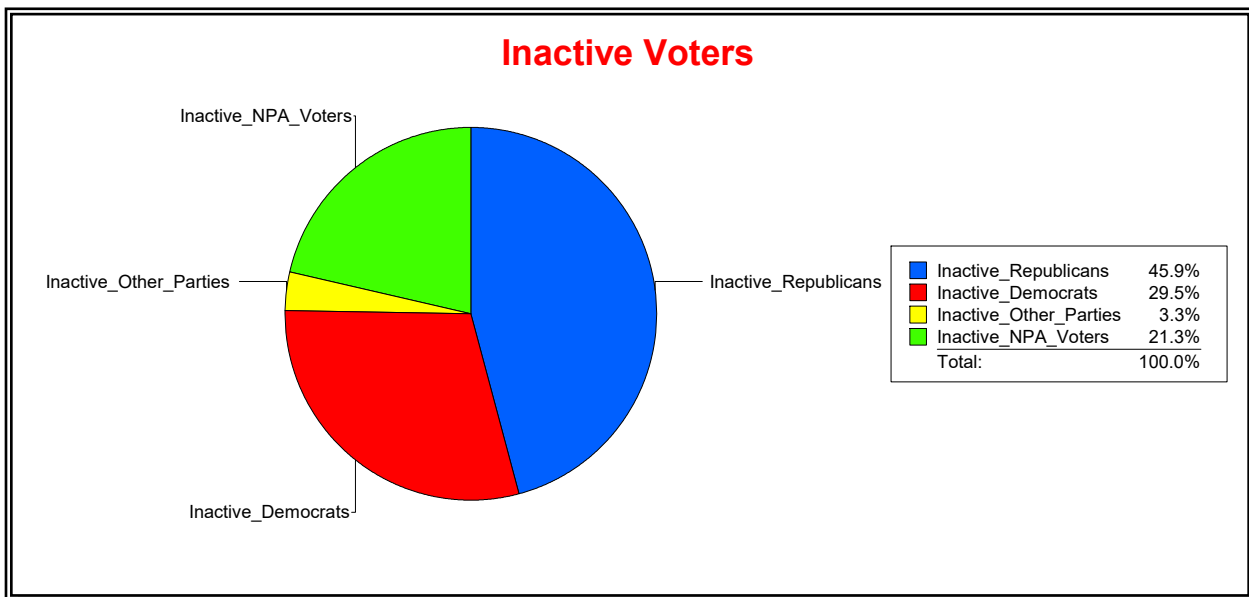

Date 5/1/2024

Time 07:23 AM

Graphs of District Registration

Active Registered Voters

Inactive Voters

District	Total	Dems	Reps	NonP	Other	Total	Dems	Reps	NonP	Other
LONGBOAT KEY 4	363	96	178	82	7	61	18	28	13	2