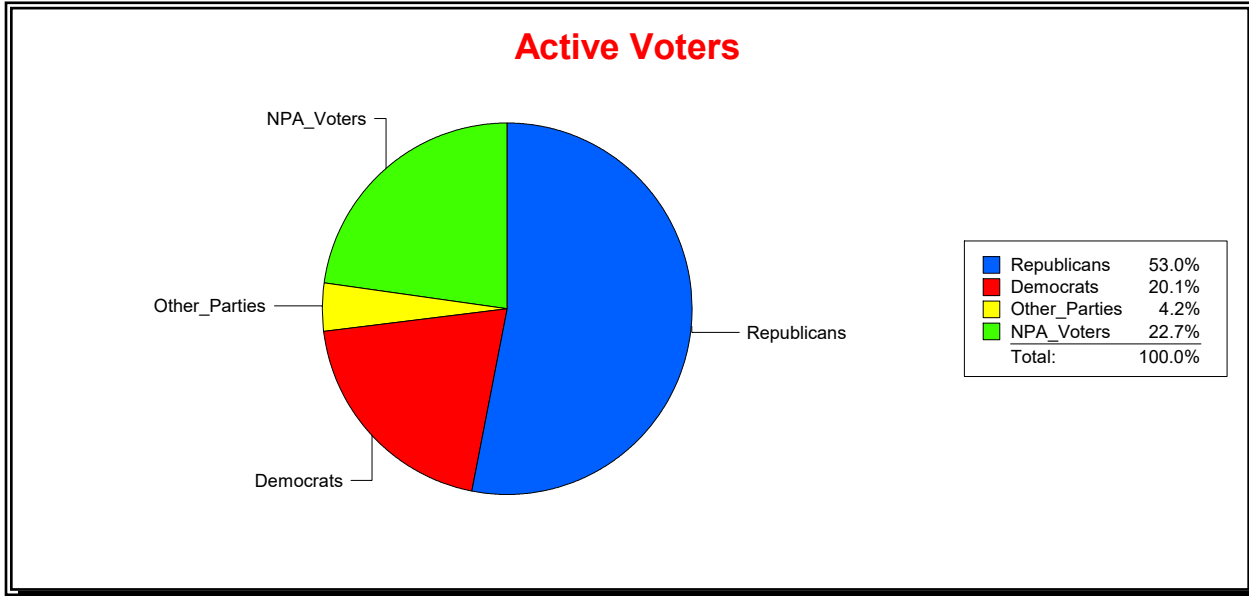

District	Total	Dems	Reps	NonP	Other	Total	Dems	Reps	NonP	Other
LAKWOOD RANCH CDD	2,326	467	1,233	529	97	193	45	77	62	9

Ron Turner

Supervisor of Elections

Sarasota County, FL

Date 5/1/2024

Time 07:23 AM

Graphs of District Registration