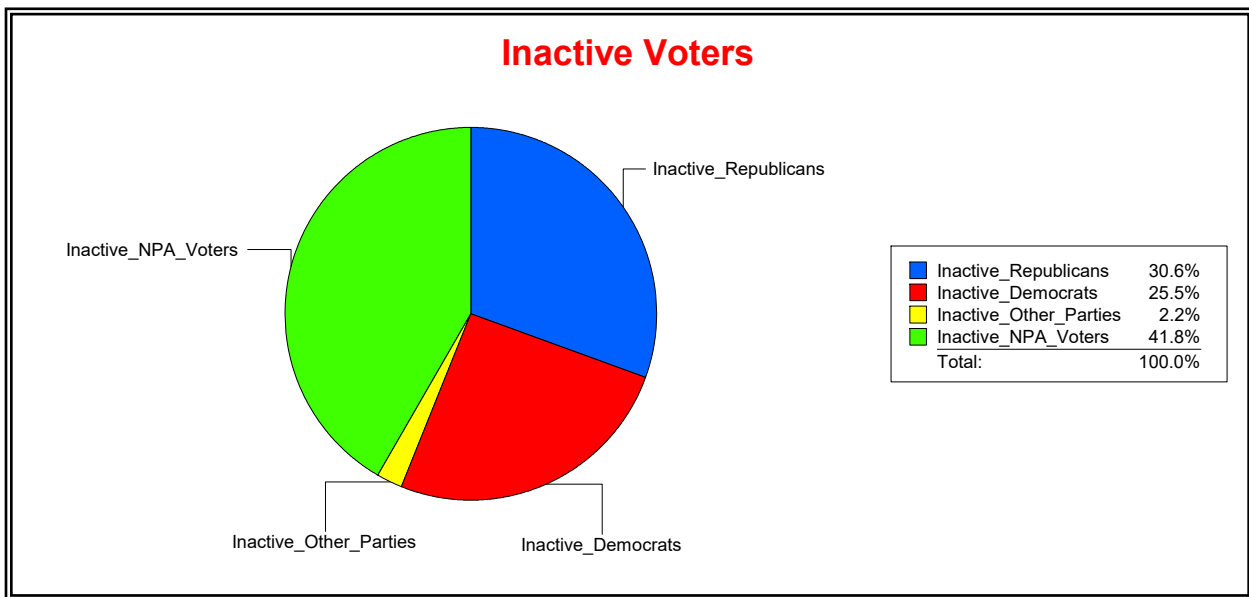

Ron Turner

Supervisor of Elections

Sarasota County, FL

Date 5/1/2024

Time 07:23 AM

Graphs of District Registration

Active Registered Voters

Inactive Voters

<u>District</u>	<u>Total</u>	<u>Dems</u>	<u>Reps</u>	<u>NonP</u>	<u>Other</u>	<u>Total</u>	<u>Dems</u>	<u>Reps</u>	<u>NonP</u>	<u>Other</u>
NORTH PORT	56,270	12,272	27,518	14,918	1,562	10,160	2,590	3,106	4,244	220