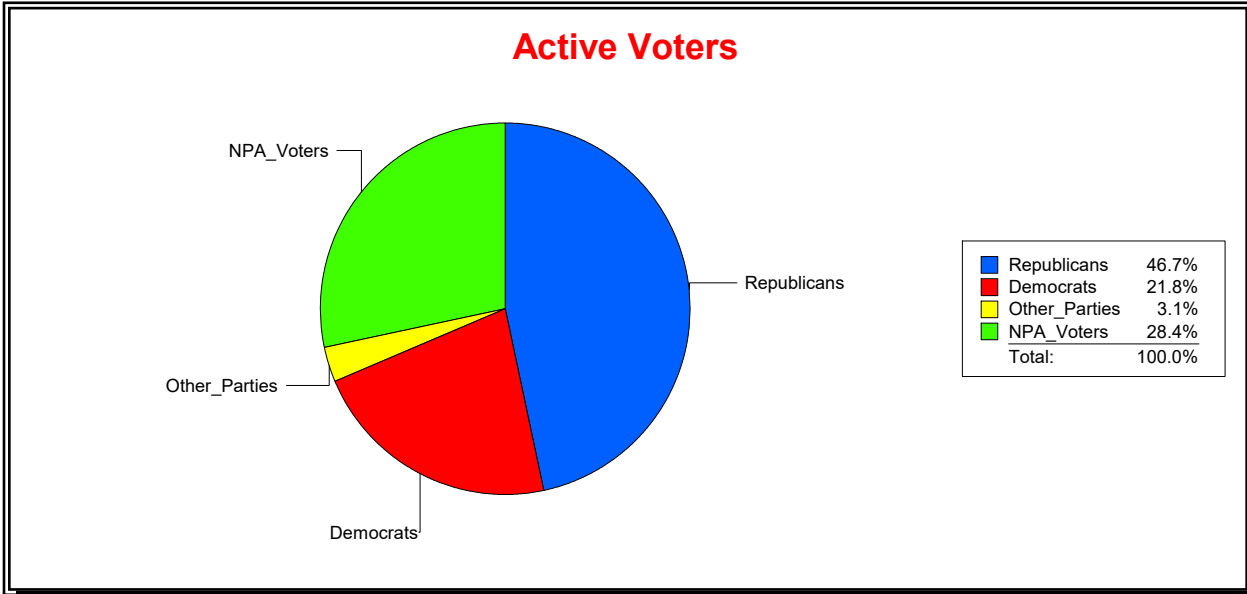

Ron Turner

Supervisor of Elections

Sarasota County, FL

Date 5/1/2024

Time 07:23 AM

Graphs of District Registration

District	Active Registered Voters					Inactive Voters				
	Total	Dems	Reps	NonP	Other	Total	Dems	Reps	NonP	Other
NORTH PORT 3	9,849	2,147	4,601	2,795	306	2,257	565	671	975	46