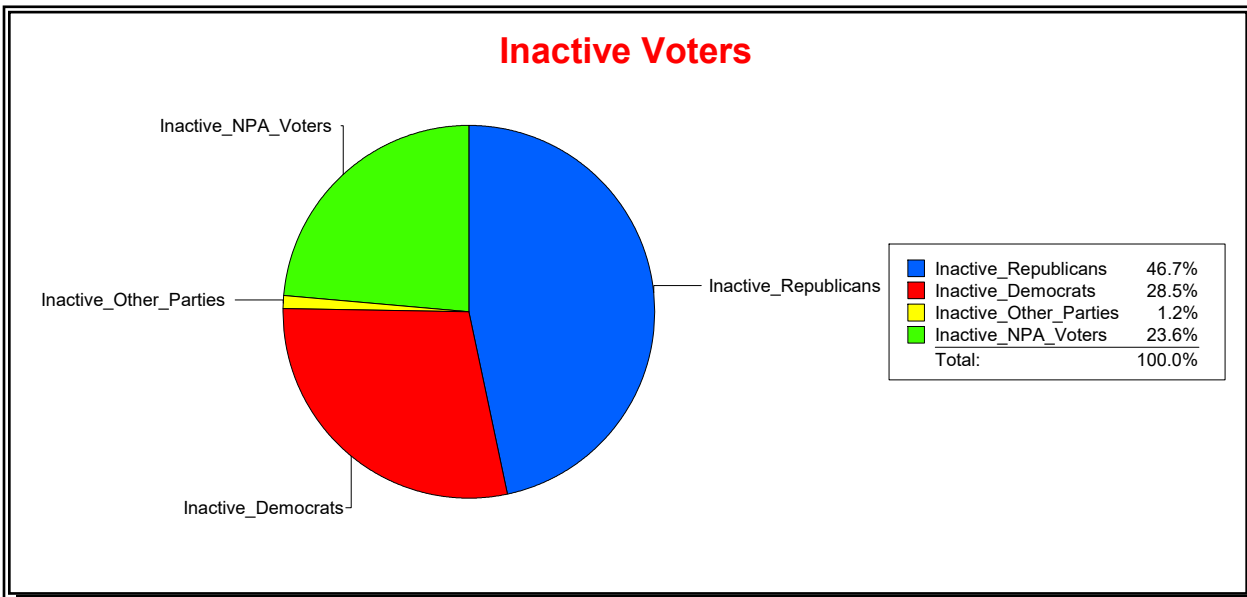

Ron Turner

Supervisor of Elections

Sarasota County, FL

Date 5/1/2024

Time 07:23 AM

Graphs of District Registration

Active Registered Voters

Inactive Voters

District	Total	Dems	Reps	NonP	Other	Total	Dems	Reps	NonP	Other
LONGBOAT KEY 3	1,371	337	708	298	28	165	47	77	39	2