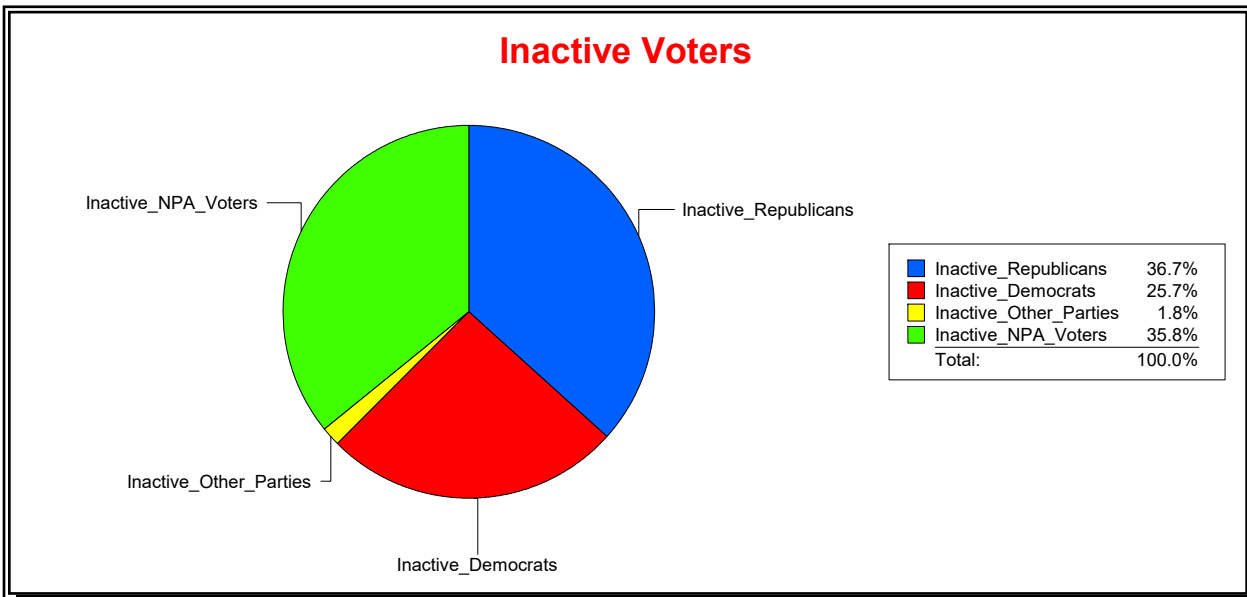

Ron Turner

Supervisor of Elections

Sarasota County, FL

Date 5/1/2024

Time 07:23 AM

Graphs of District Registration

Active Registered Voters

Inactive Voters

District	Total	Dems	Reps	NonP	Other	Total	Dems	Reps	NonP	Other
ENGLEWOOD FIRE DIST	13,039	2,961	6,567	3,197	314	2,008	516	737	718	37