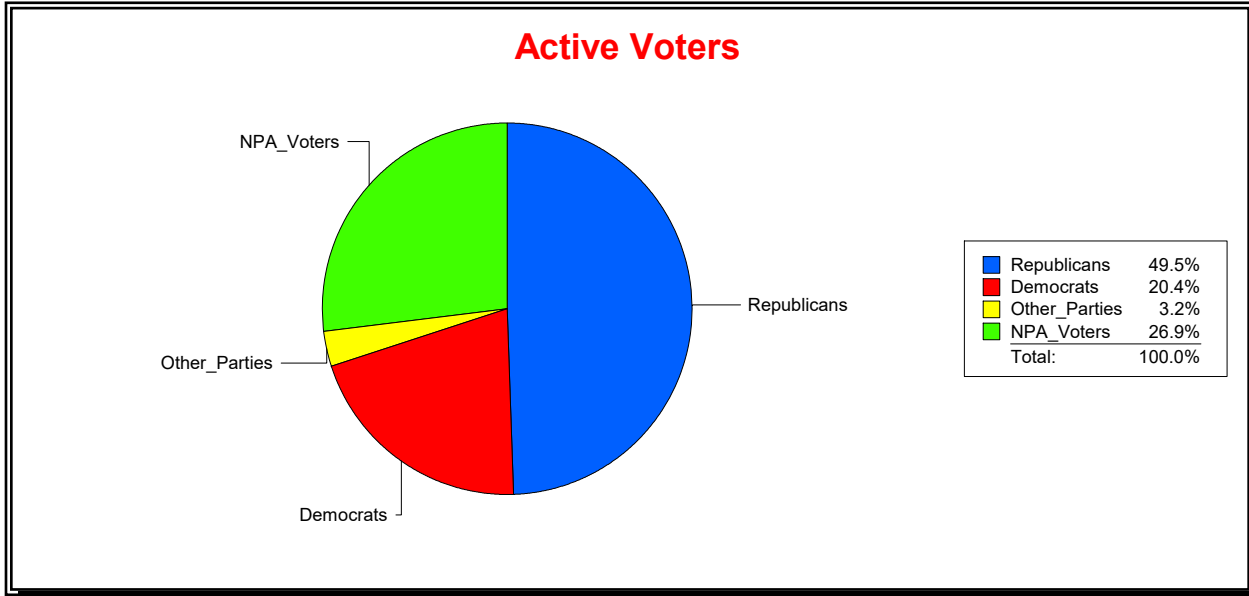

Ron Turner

Supervisor of Elections

Sarasota County, FL

Date 5/1/2024

Time 07:23 AM

Graphs of District Registration

District	Active Registered Voters					Inactive Voters				
	Total	Dems	Reps	NonP	Other	Total	Dems	Reps	NonP	Other
NORTH PORT 2	12,229	2,500	6,054	3,286	389	2,094	506	646	897	45