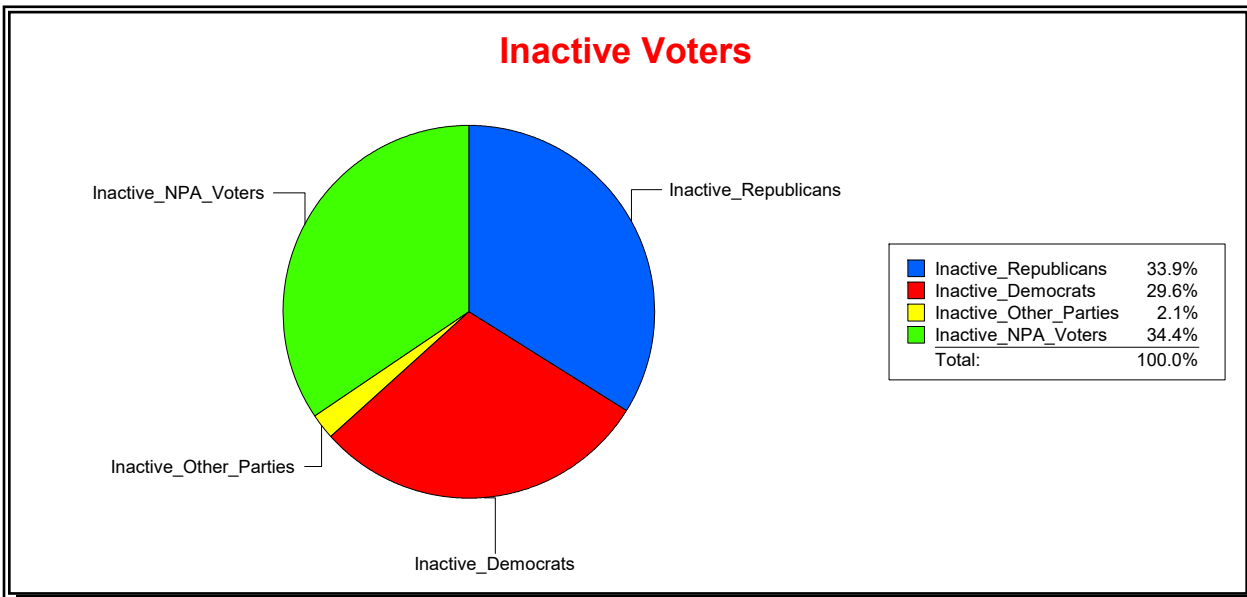

Date 5/1/2024

Time 07:23 AM

Graphs of District Registration

Active Registered Voters

Inactive Voters

District	Total	Dems	Reps	NonP	Other	Total	Dems	Reps	NonP	Other
SOIL AND WATER DIST 1	63,768	17,157	30,209	14,685	1,717	10,846	3,205	3,678	3,730	233