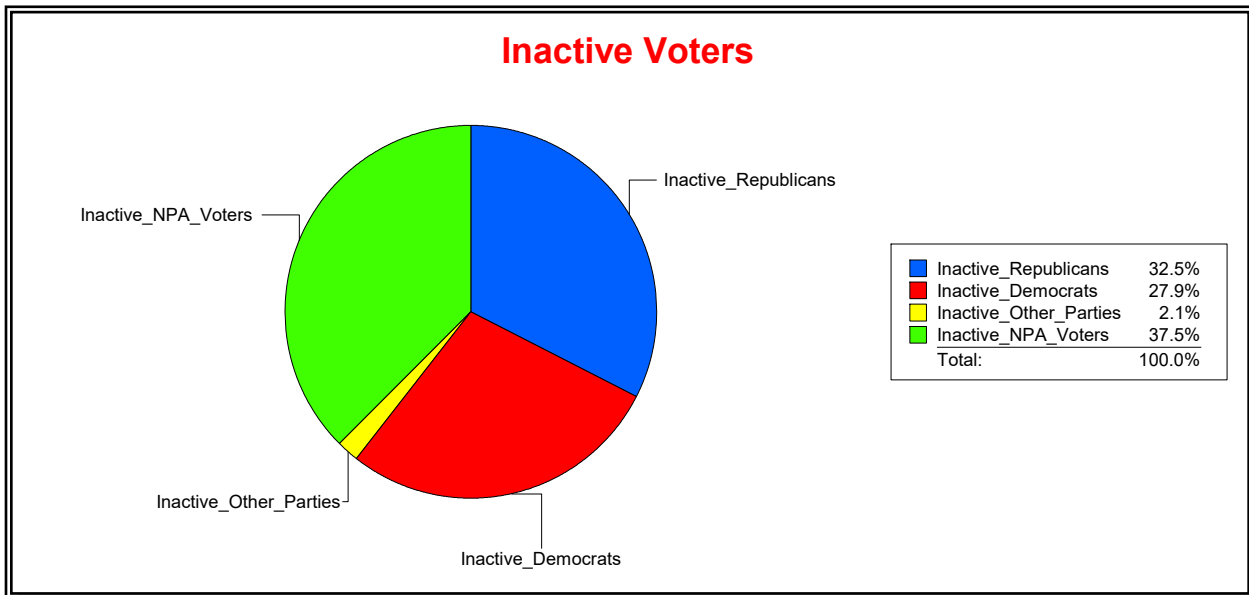

Ron Turner

Supervisor of Elections

Sarasota County, FL

Date 5/1/2024

Time 07:23 AM

Graphs of District Registration

Active Registered Voters

Inactive Voters

<u>District</u>	<u>Total</u>	<u>Dems</u>	<u>Reps</u>	<u>NonP</u>	<u>Other</u>	<u>Total</u>	<u>Dems</u>	<u>Reps</u>	<u>NonP</u>	<u>Other</u>
STATE HOUSE DIST 74	137,508	34,224	66,055	33,542	3,687	23,676	6,610	7,697	8,867	502