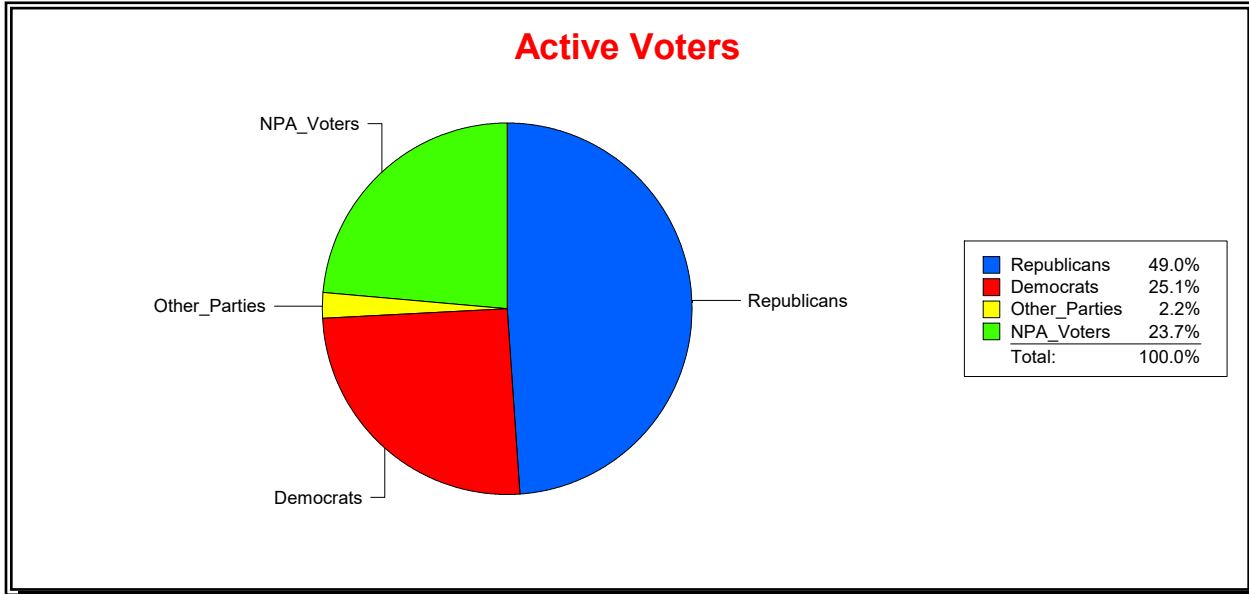

Ron Turner

Supervisor of Elections

Sarasota County, FL

Date 5/1/2024

Time 07:23 AM

Graphs of District Registration

Active Registered Voters

Inactive Voters

District	Total	Dems	Reps	NonP	Other	Total	Dems	Reps	NonP	Other
VENICE	22,170	5,572	10,853	5,265	480	2,750	700	1,083	923	44