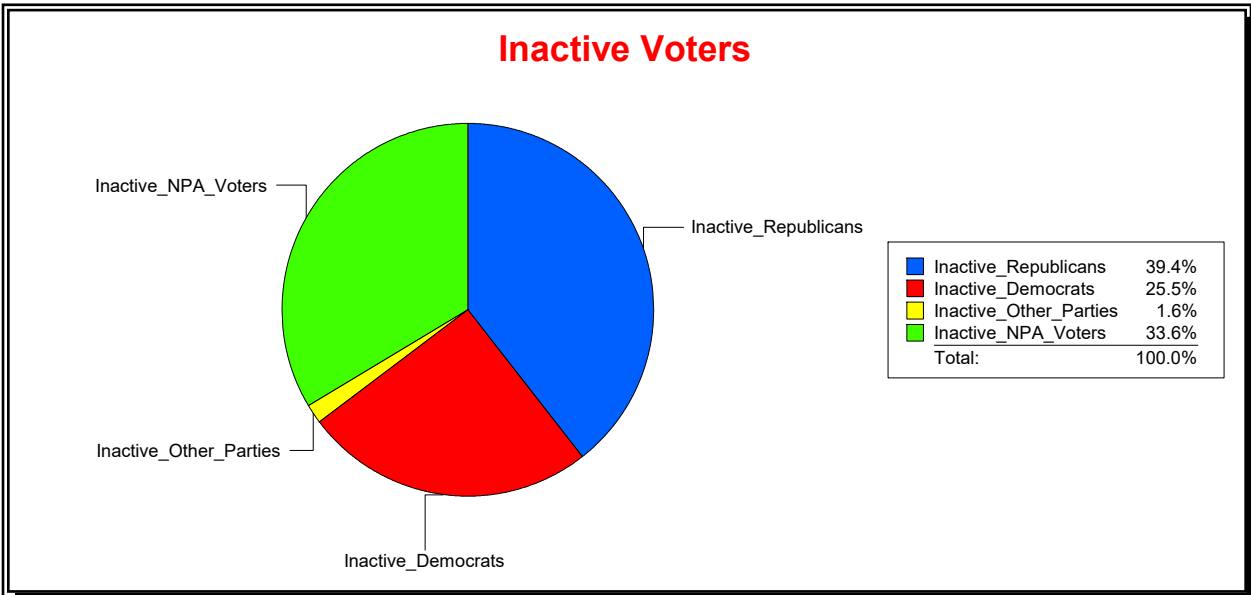

District	Total	Dems	Reps	NonP	Other	Total	Dems	Reps	NonP	Other
VENICE	22,170	5,572	10,853	5,265	480	2,750	700	1,083	923	44

Ron Turner

Supervisor of Elections

Sarasota County, FL

Date 5/1/2024

Time 07:23 AM