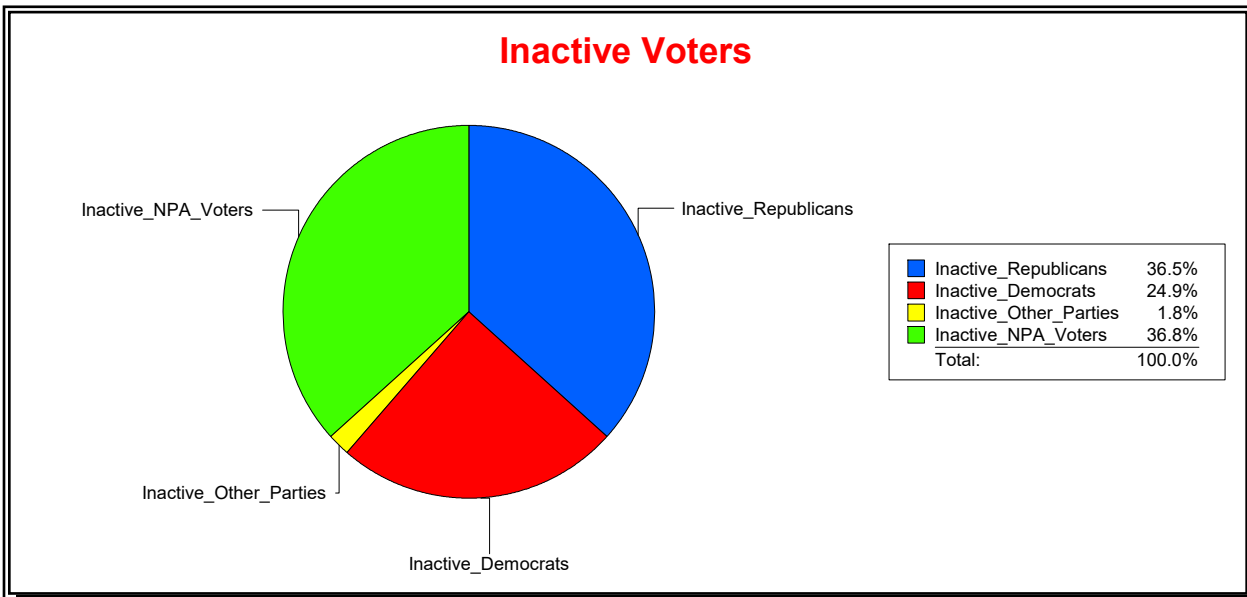

Ron Turner

Supervisor of Elections

Sarasota County, FL

Date 5/1/2024

Time 07:23 AM

Graphs of District Registration

Active Registered Voters

Inactive Voters

District	Total	Dems	Reps	NonP	Other	Total	Dems	Reps	NonP	Other
SOIL AND WATER DIST 3	70,468	16,641	34,871	17,340	1,616	9,933	2,470	3,629	3,654	180