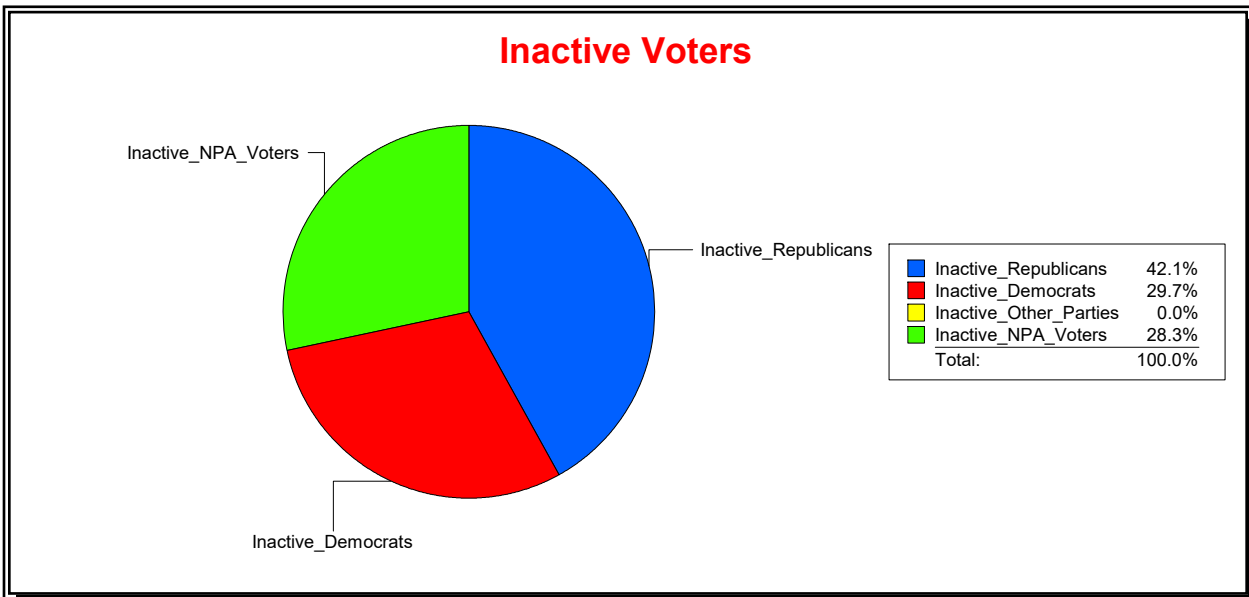

Ron Turner

Supervisor of Elections

Sarasota County, FL

Date 5/1/2024

Time 07:23 AM

Graphs of District Registration

Active Registered Voters

Inactive Voters

District	Total	Dems	Reps	NonP	Other	Total	Dems	Reps	NonP	Other
LONGBOAT KEY 2	1,240	403	554	254	29	145	43	61	41	0