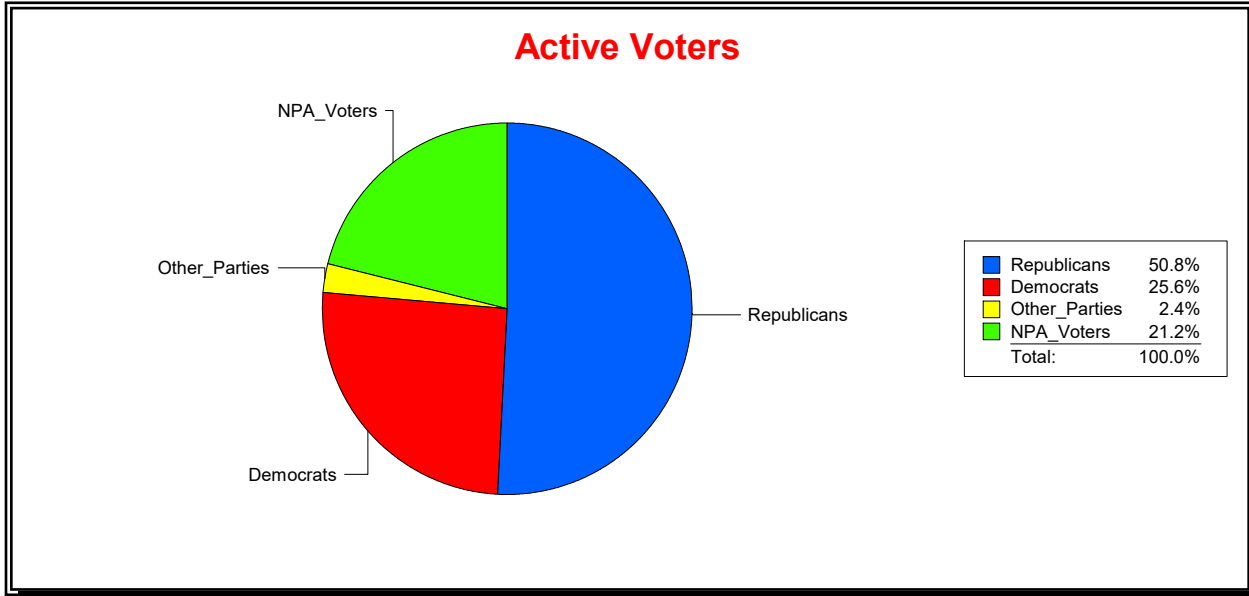

Ron Turner

Supervisor of Elections

Sarasota County, FL

Date 5/1/2024

Time 07:23 AM

Graphs of District Registration

Active Registered Voters

Inactive Voters

District	Total	Dems	Reps	NonP	Other	Total	Dems	Reps	NonP	Other
LONGBOAT KEY	4,383	1,123	2,225	929	106	549	151	258	134	6