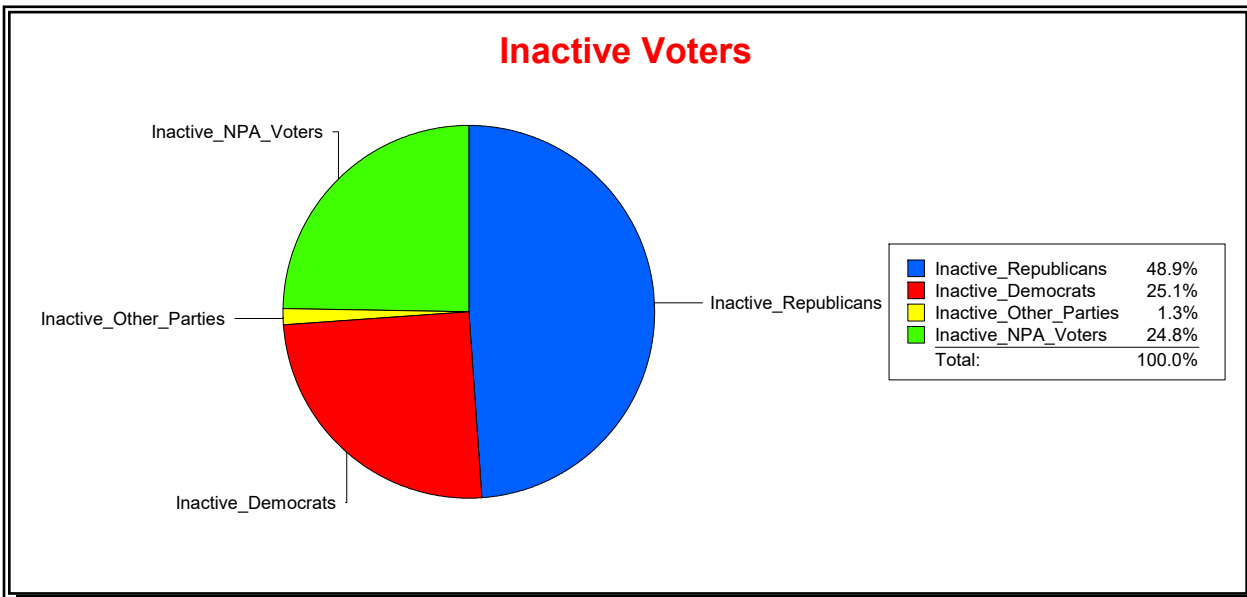

Ron Turner

Supervisor of Elections

Sarasota County, FL

Date 5/1/2024

Time 07:23 AM

Graphs of District Registration

Active Registered Voters

Inactive Voters

District	Total	Dems	Reps	NonP	Other	Total	Dems	Reps	NonP	Other
LONGBOAT KEY BEACH B	2,664	655	1,373	575	61	307	77	150	76	4