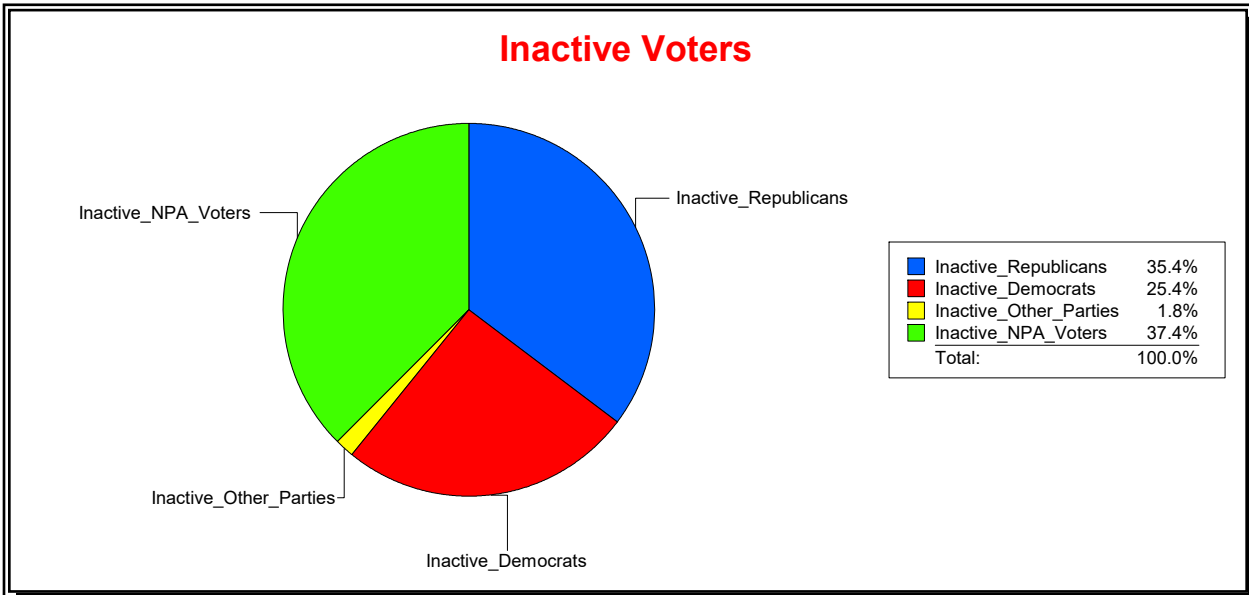

Ron Turner

Supervisor of Elections

Sarasota County, FL

Date 5/1/2024

Time 07:23 AM

Graphs of District Registration

Active Registered Voters

Inactive Voters

District SCHOOL DIST 3

	Total	Dems	Reps	NonP	Other	Total	Dems	Reps	NonP	Other
SCHOOL DIST 3	66,066	15,836	32,172	16,533	1,525	10,649	2,700	3,771	3,982	196