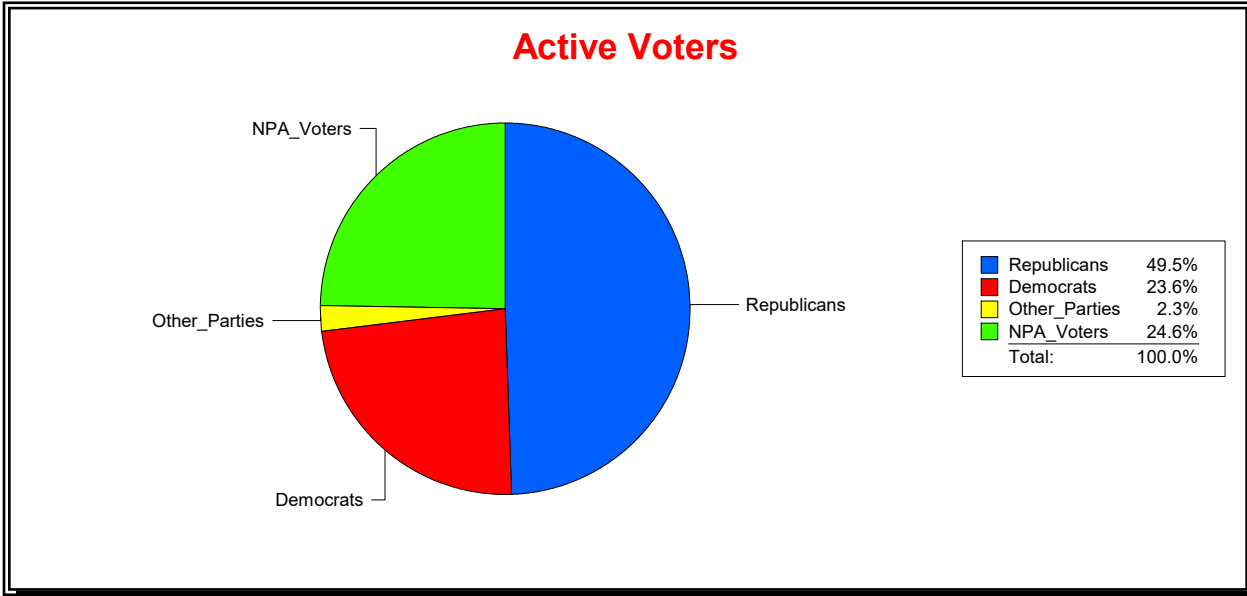

Ron Turner

Supervisor of Elections

Sarasota County, FL

Date 5/1/2024

Time 07:23 AM

Graphs of District Registration

Active Registered Voters

Inactive Voters

District	Total	Dems	Reps	NonP	Other	Total	Dems	Reps	NonP	Other
SOIL AND WATER DIST 3	70,468	16,641	34,871	17,340	1,616	9,933	2,470	3,629	3,654	180