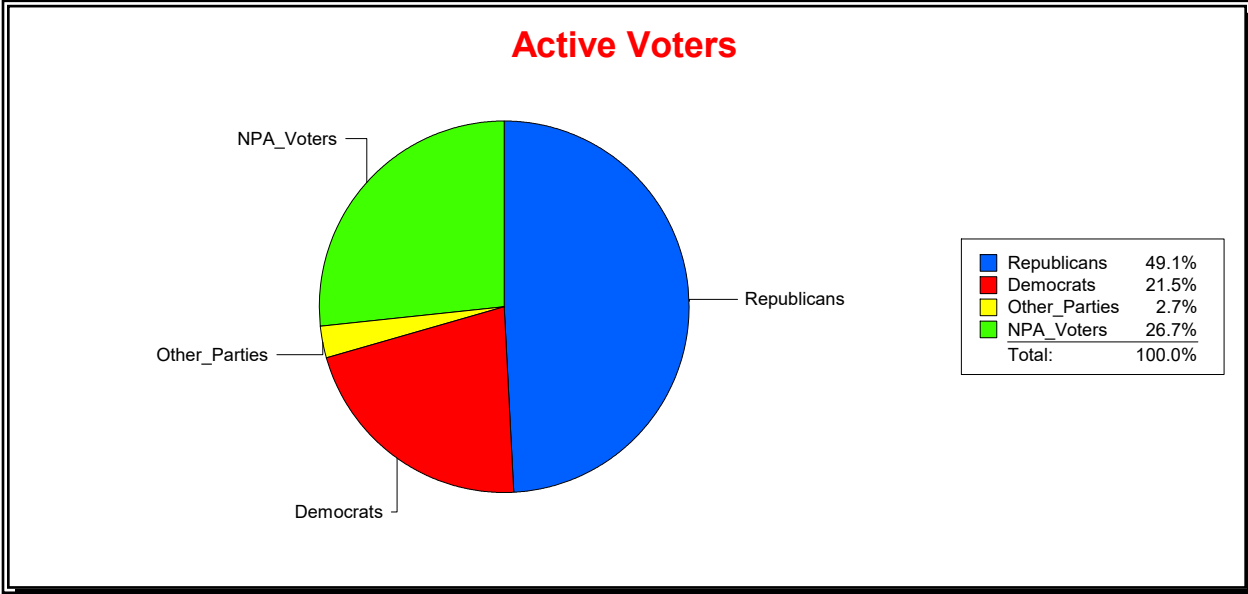

Ron Turner

Supervisor of Elections

Sarasota County, FL

Date 5/1/2024

Time 07:23 AM

Graphs of District Registration

Active Registered Voters

Inactive Voters

District	Total	Dems	Reps	NonP	Other	Total	Dems	Reps	NonP	Other
NORTH PORT DIST 1	10,605	2,284	5,203	2,834	284	2,018	515	605	846	52