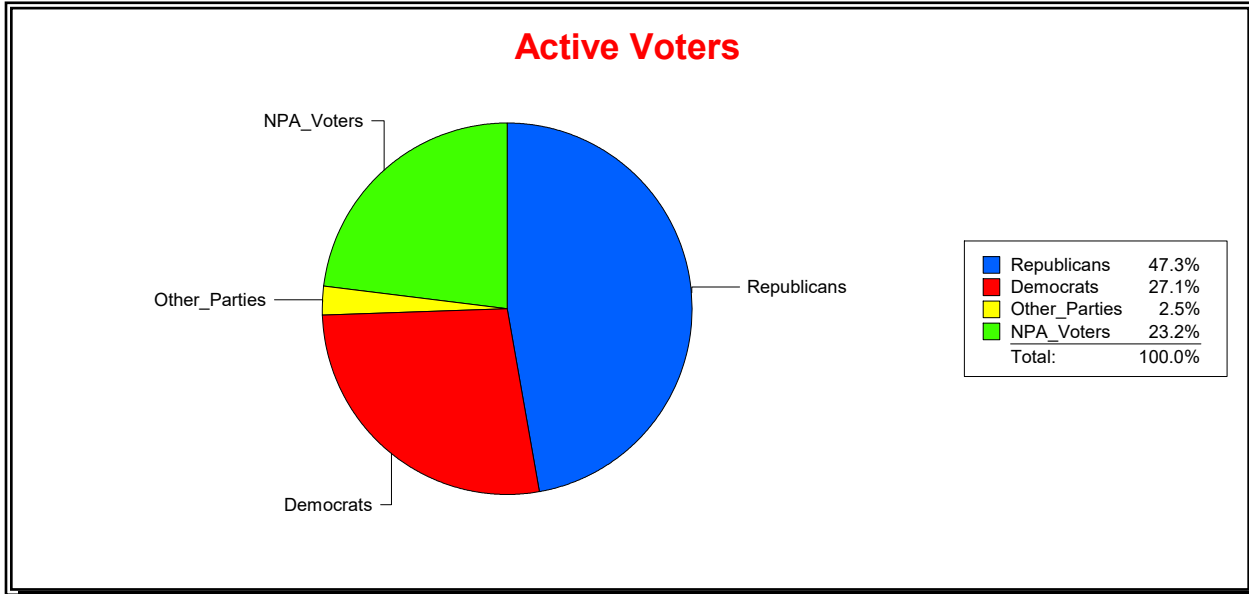

Sarasota County, FL

Date 5/1/2024

Time 07:23 AM

Graphs of District Registration

Active Registered Voters

Inactive Voters

District	Total	Dems	Reps	NonP	Other	Total	Dems	Reps	NonP	Other
HOSPITAL BOARD CENTRAL	111,772	30,239	52,831	25,914	2,788	16,983	4,825	6,034	5,804	320