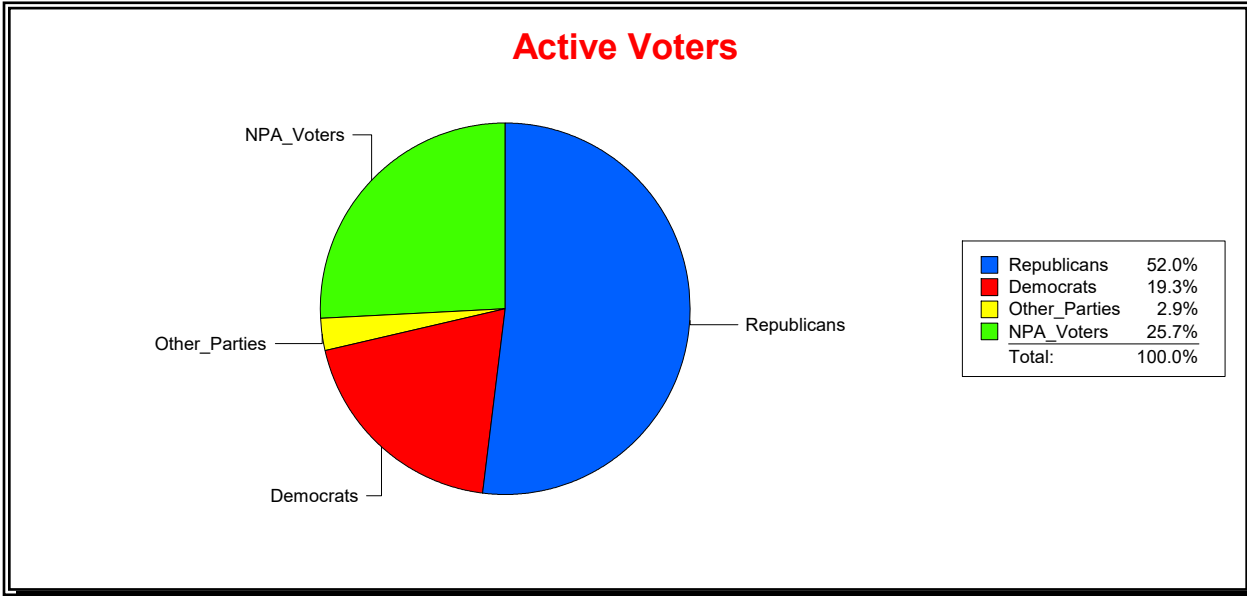

Ron Turner

Supervisor of Elections

Sarasota County, FL

Date 5/1/2024

Time 07:23 AM

Graphs of District Registration

Active Registered Voters

Inactive Voters

District	Total	Dems	Reps	NonP	Other	Total	Dems	Reps	NonP	Other
WOODLANDS CDD	1,799	347	936	463	53	104	28	37	37	2