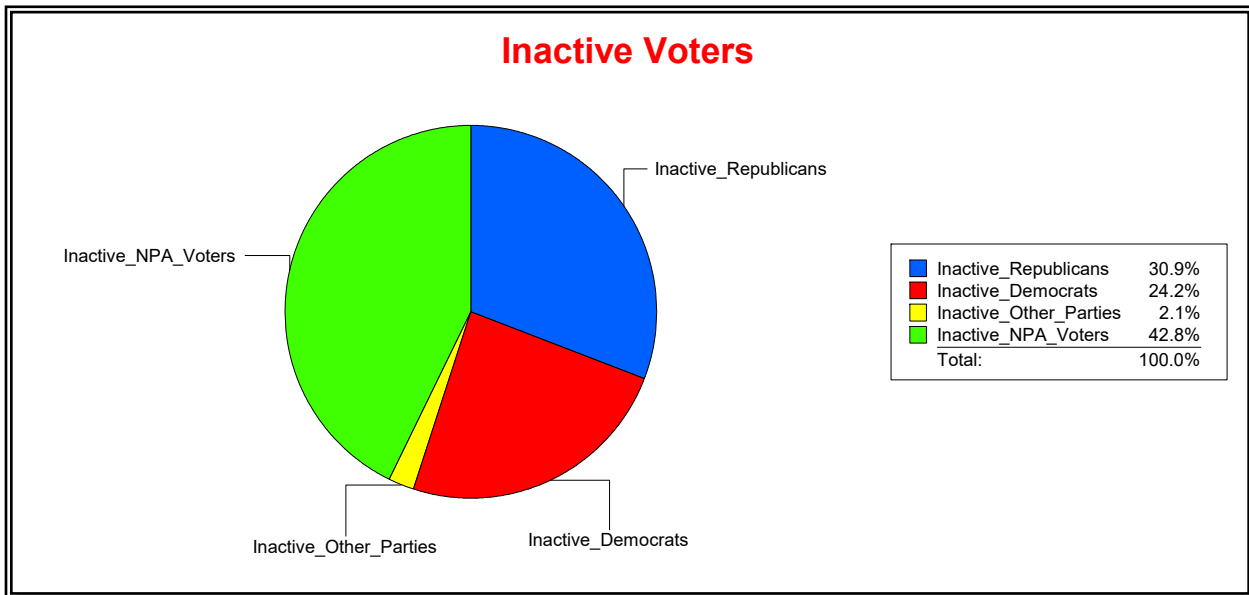

Ron Turner

Supervisor of Elections

Sarasota County, FL

Date 5/1/2024

Time 07:23 AM

Graphs of District Registration

Active Registered Voters

Inactive Voters

<u>District</u>	<u>Total</u>	<u>Dems</u>	<u>Reps</u>	<u>NonP</u>	<u>Other</u>	<u>Total</u>	<u>Dems</u>	<u>Reps</u>	<u>NonP</u>	<u>Other</u>
NORTH PORT DIST 2	12,229	2,500	6,054	3,286	389	2,094	506	646	897	45