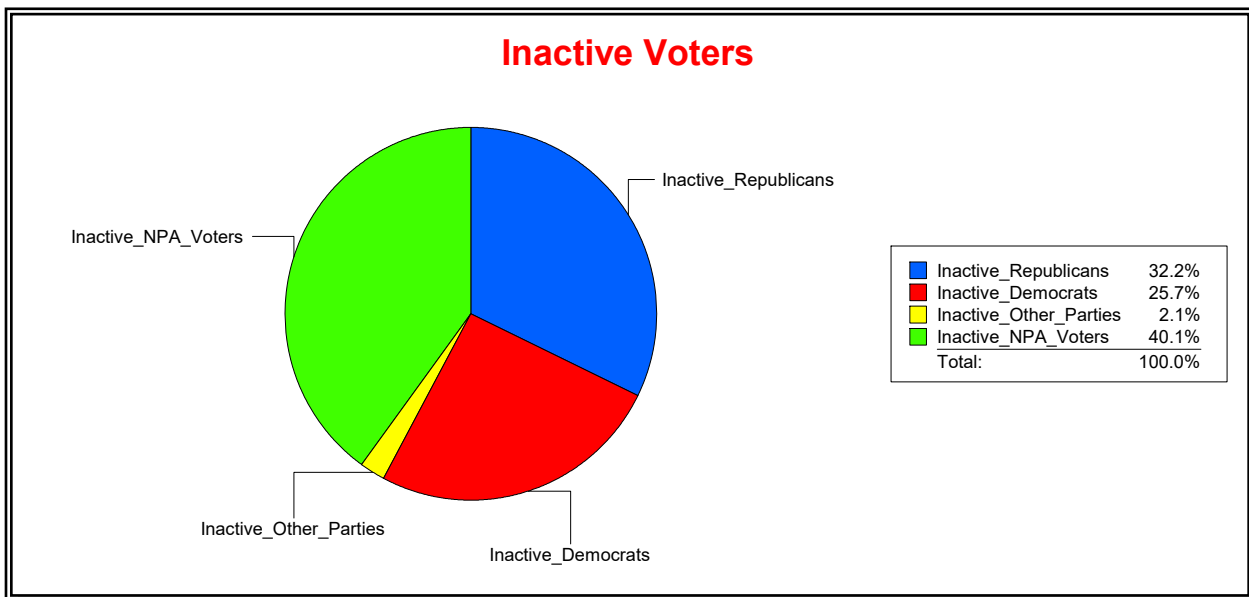

Ron Turner

Supervisor of Elections

Sarasota County, FL

Date 5/1/2024

Time 07:23 AM

Graphs of District Registration

Active Registered Voters

Inactive Voters

District	Total	Dems	Reps	NonP	Other	Total	Dems	Reps	NonP	Other
SOIL AND WATER DIST 5	64,705	14,441	31,605	16,907	1,752	11,919	3,058	3,833	4,777	251