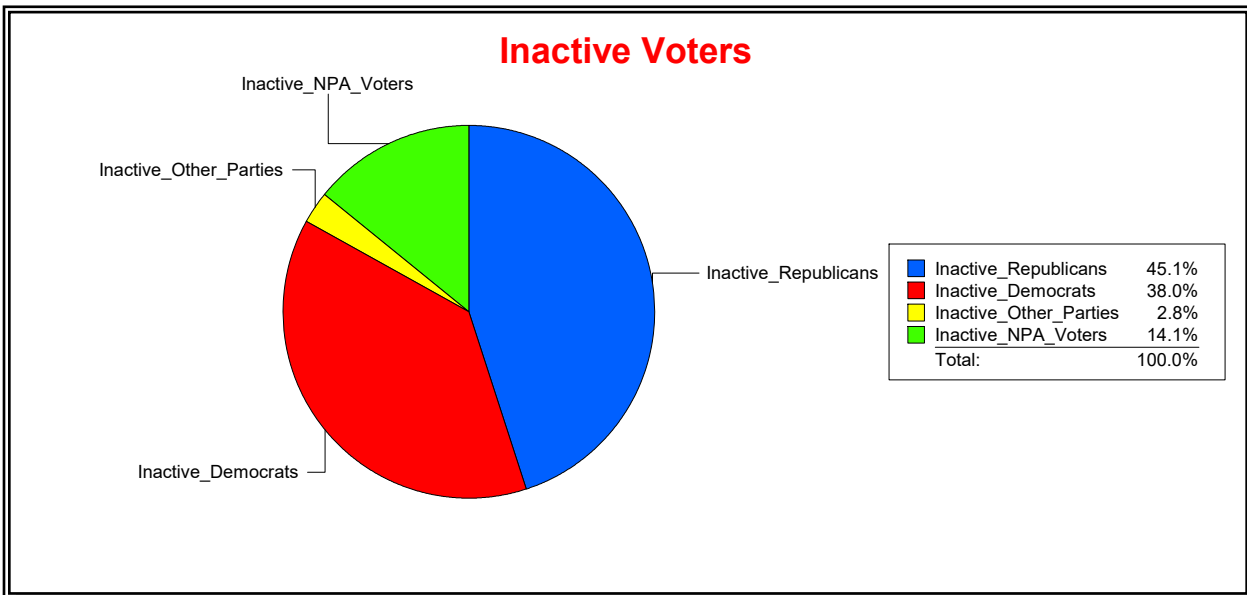

Ron Turner

Supervisor of Elections

Sarasota County, FL

Date 5/1/2024

Time 07:23 AM

Graphs of District Registration

Active Registered Voters

Inactive Voters

District	Total	Dems	Reps	NonP	Other	Total	Dems	Reps	NonP	Other
TRI-PAR PK & REC DIST	508	146	243	112	7	71	27	32	10	2