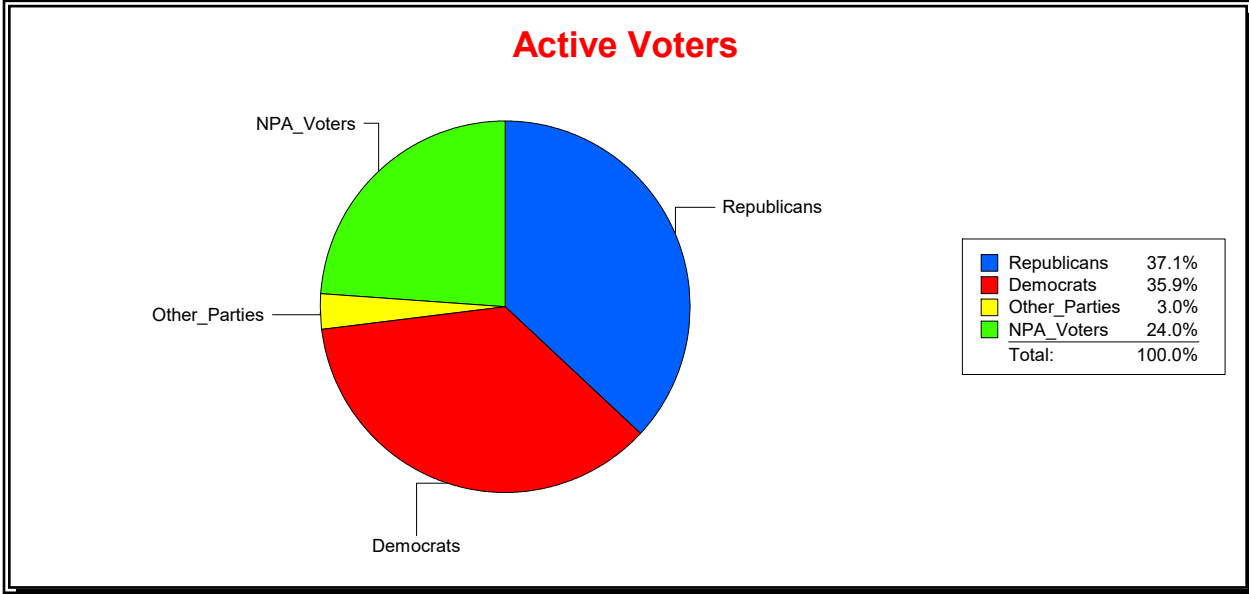

Ron Turner

Supervisor of Elections

Sarasota County, FL

Date 5/1/2024

Time 07:23 AM

Graphs of District Registration

Active Registered Voters

Inactive Voters

District	Total	Dems	Reps	NonP	Other	Total	Dems	Reps	NonP	Other
SARASOTA DIST 3	9,253	3,326	3,430	2,223	274	2,448	853	664	882	49