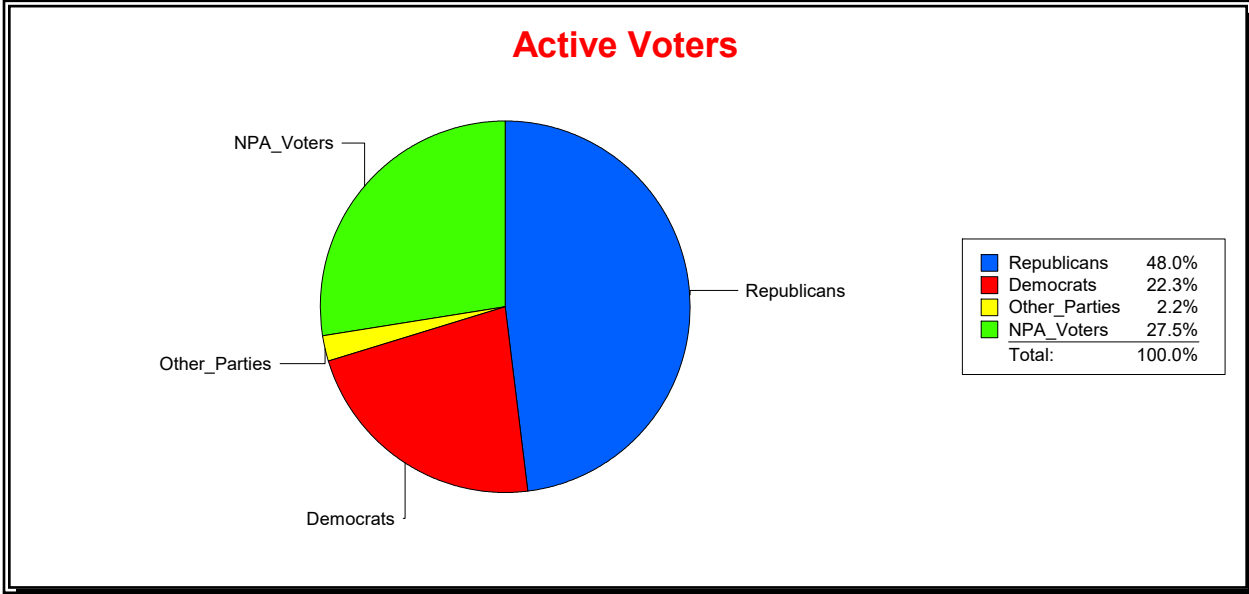

Ron Turner

Supervisor of Elections

Sarasota County, FL

Date 5/1/2024

Time 07:23 AM

Graphs of District Registration

Active Registered Voters

Inactive Voters

District	Total	Dems	Reps	NonP	Other	Total	Dems	Reps	NonP	Other
STONEYBROOK CDD	1,691	377	811	465	38	205	47	76	78	4