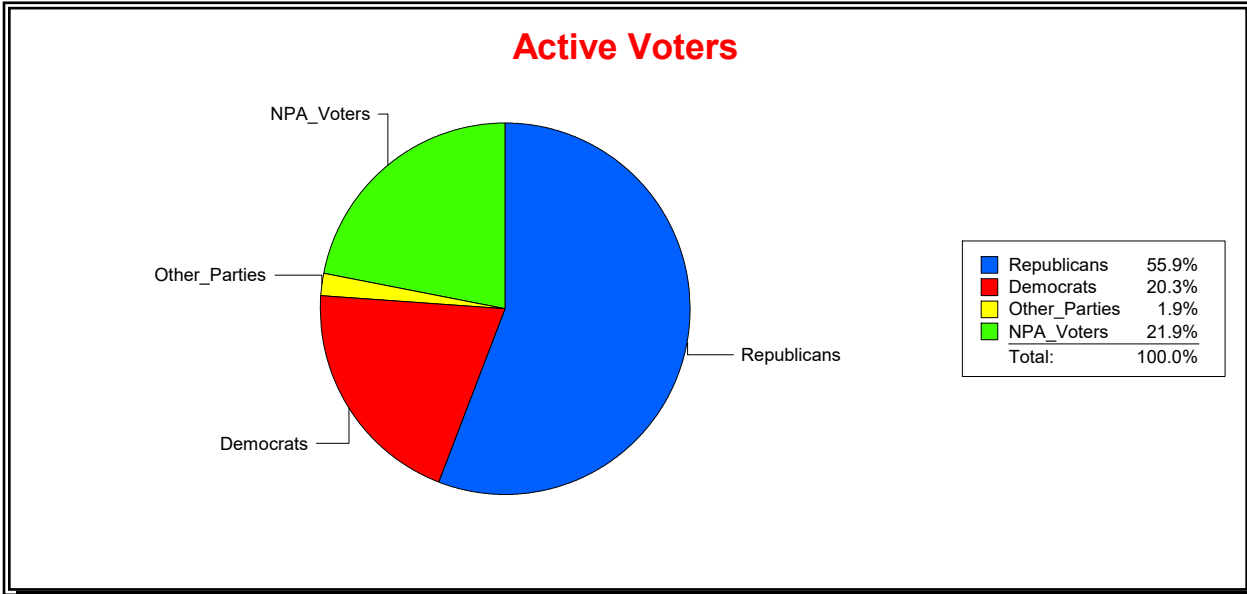

Date 5/1/2024

Time 07:23 AM

Graphs of District Registration

Active Registered Voters

Inactive Voters

District	Total	Dems	Reps	NonP	Other	Total	Dems	Reps	NonP	Other
SARASOTA NATIONAL CDD	1,876	381	1,048	411	36	71	17	38	14	2