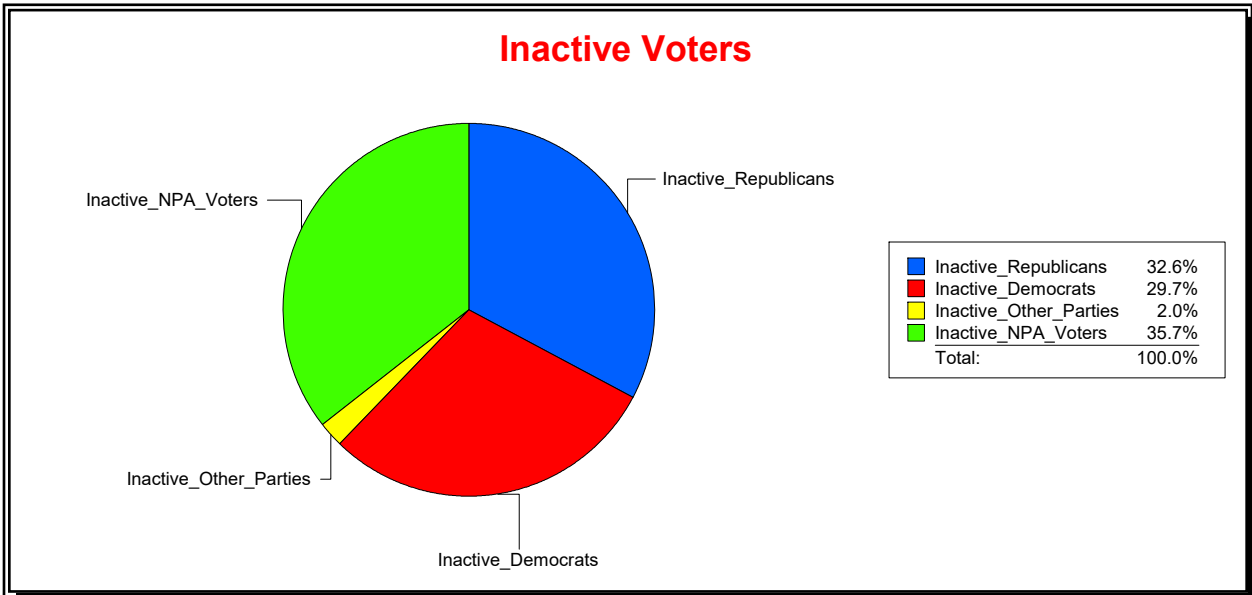

Ron Turner

Supervisor of Elections

Sarasota County, FL

Date 5/1/2024

Time 07:23 AM

Graphs of District Registration

Active Registered Voters

Inactive Voters

District	Total	Dems	Reps	NonP	Other	Total	Dems	Reps	NonP	Other
17TH CONGRESS DIST	324,607	87,240	151,143	77,816	8,408	55,673	16,537	18,177	19,860	1,099