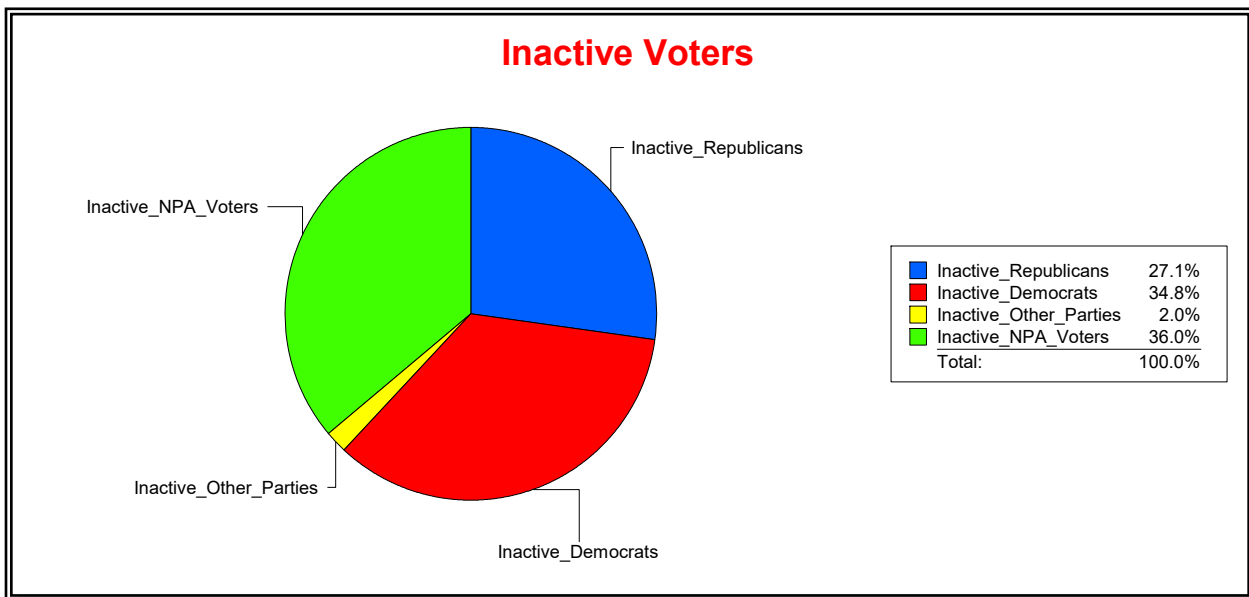

Ron Turner

Supervisor of Elections

Sarasota County, FL

Date 5/1/2024

Time 07:23 AM

Graphs of District Registration

Active Registered Voters

Inactive Voters

District	Total	Dems	Reps	NonP	Other	Total	Dems	Reps	NonP	Other
SARASOTA 3	9,253	3,326	3,430	2,223	274	2,448	853	664	882	49