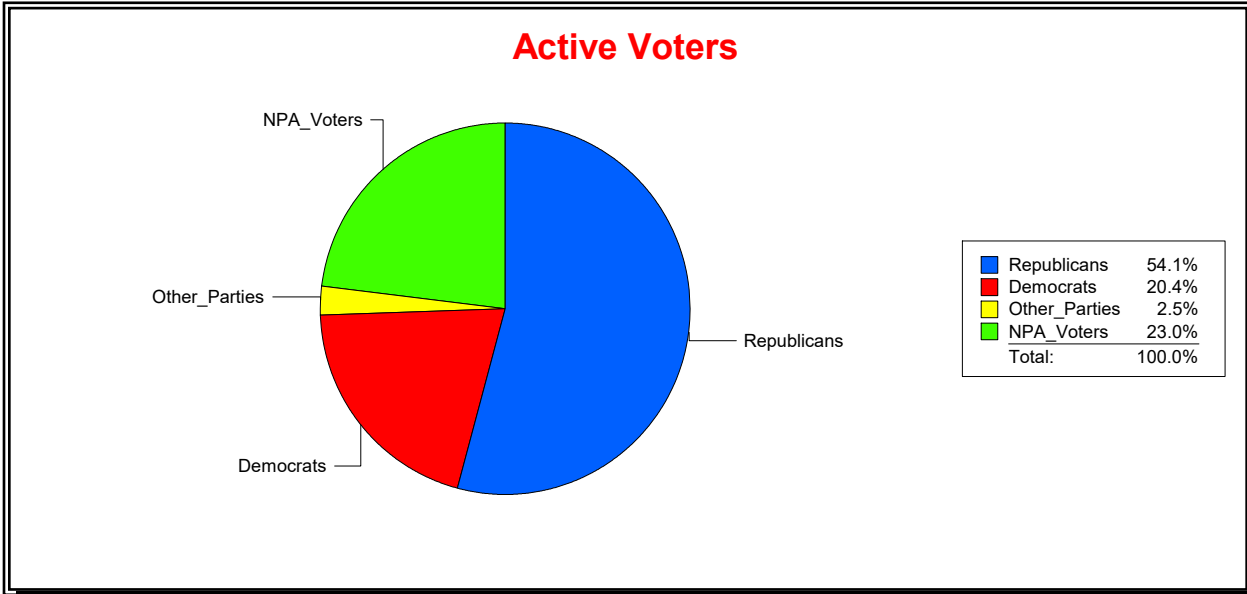

Ron Turner

Supervisor of Elections

Sarasota County, FL

Date 5/1/2024

Time 07:23 AM

Graphs of District Registration

Active Registered Voters

Inactive Voters

<u>District</u>	<u>Total</u>	<u>Dems</u>	<u>Reps</u>	<u>NonP</u>	<u>Other</u>	<u>Total</u>	<u>Dems</u>	<u>Reps</u>	<u>NonP</u>	<u>Other</u>
WEST VILLAGES CDD	8,662	1,768	4,683	1,992	219	422	82	172	158	10