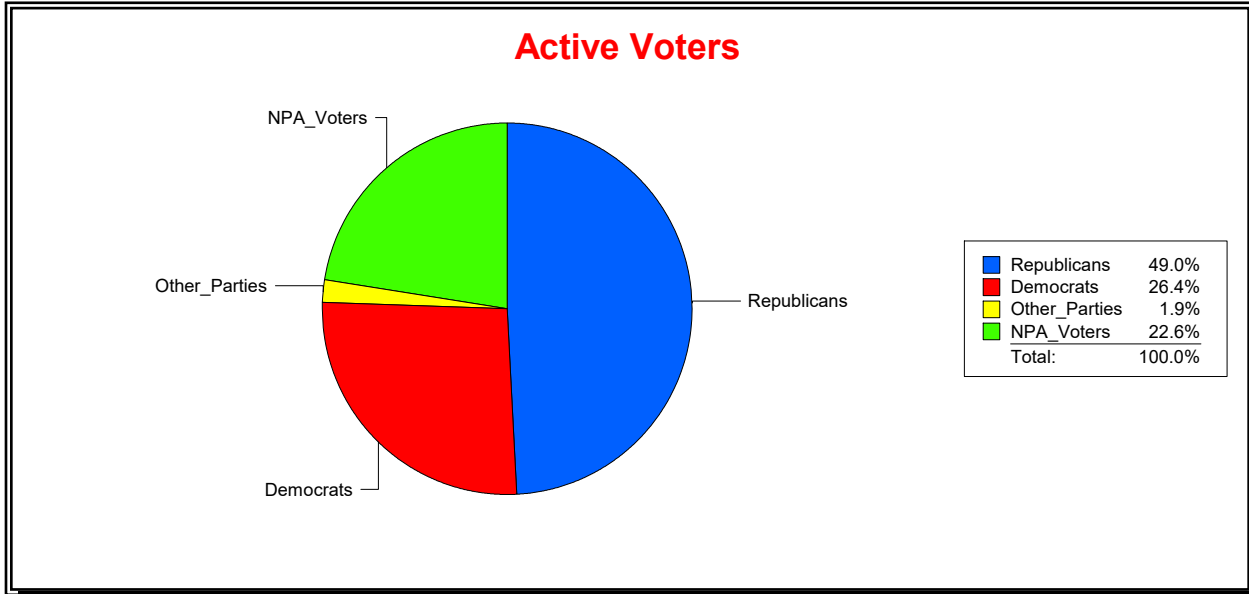

Date 5/1/2024

Time 07:23 AM

Graphs of District Registration

Active Registered Voters

Inactive Voters

District	Total	Dems	Reps	NonP	Other	Total	Dems	Reps	NonP	Other
LONGBOAT KEY 4	363	96	178	82	7	61	18	28	13	2