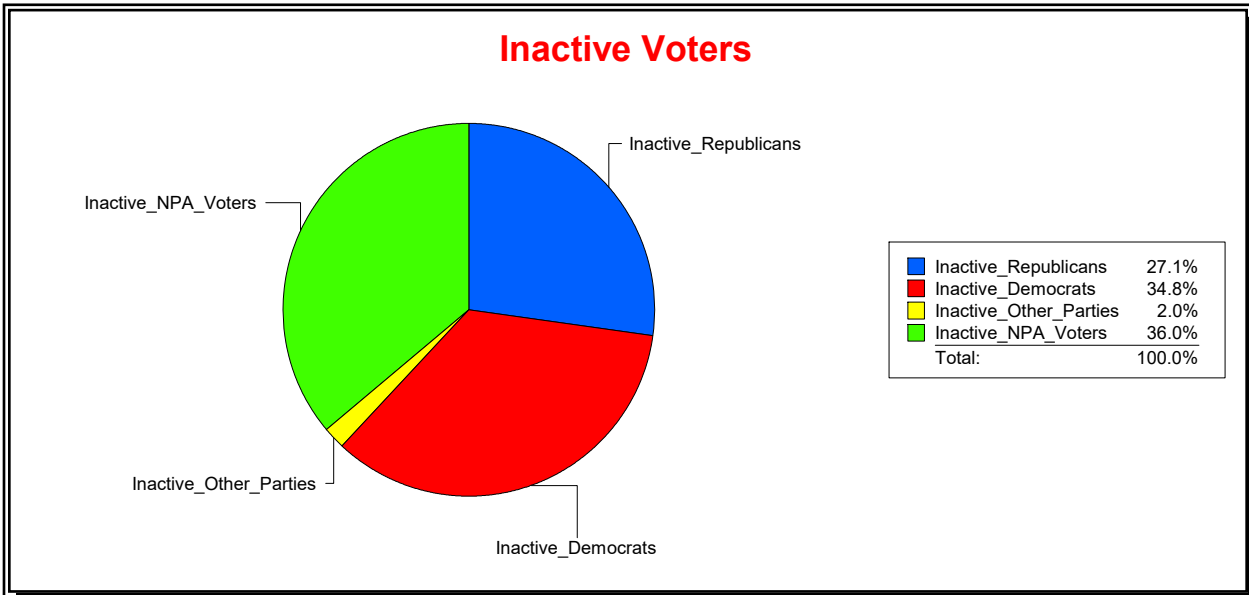

Ron Turner

Supervisor of Elections

Sarasota County, FL

Date 5/1/2024

Time 07:23 AM

Graphs of District Registration

Active Registered Voters

Inactive Voters

District	Total	Dems	Reps	NonP	Other	Total	Dems	Reps	NonP	Other
SARASOTA DIST 3	9,253	3,326	3,430	2,223	274	2,448	853	664	882	49