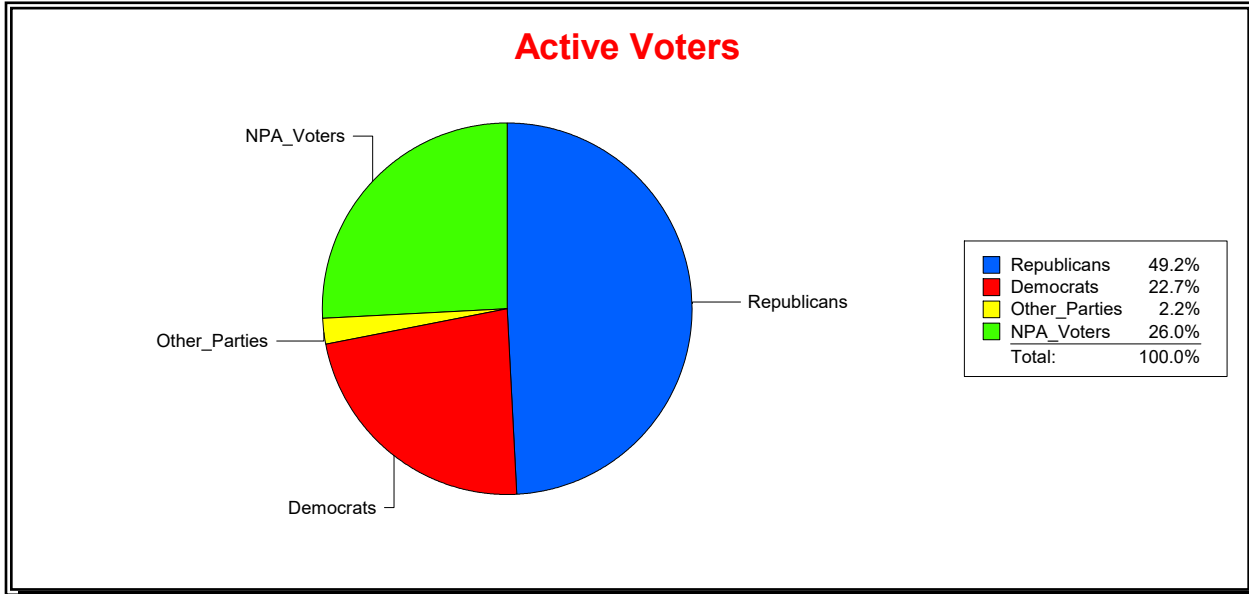

Supervisor of Elections

Sarasota County, FL

Date 5/1/2024

Time 07:23 AM

Graphs of District Registration

Active Registered Voters

Inactive Voters

District	Total	Dems	Reps	NonP	Other	Total	Dems	Reps	NonP	Other
LAKESIDE PLANT CDD	828	188	407	215	18	117	28	39	48	2