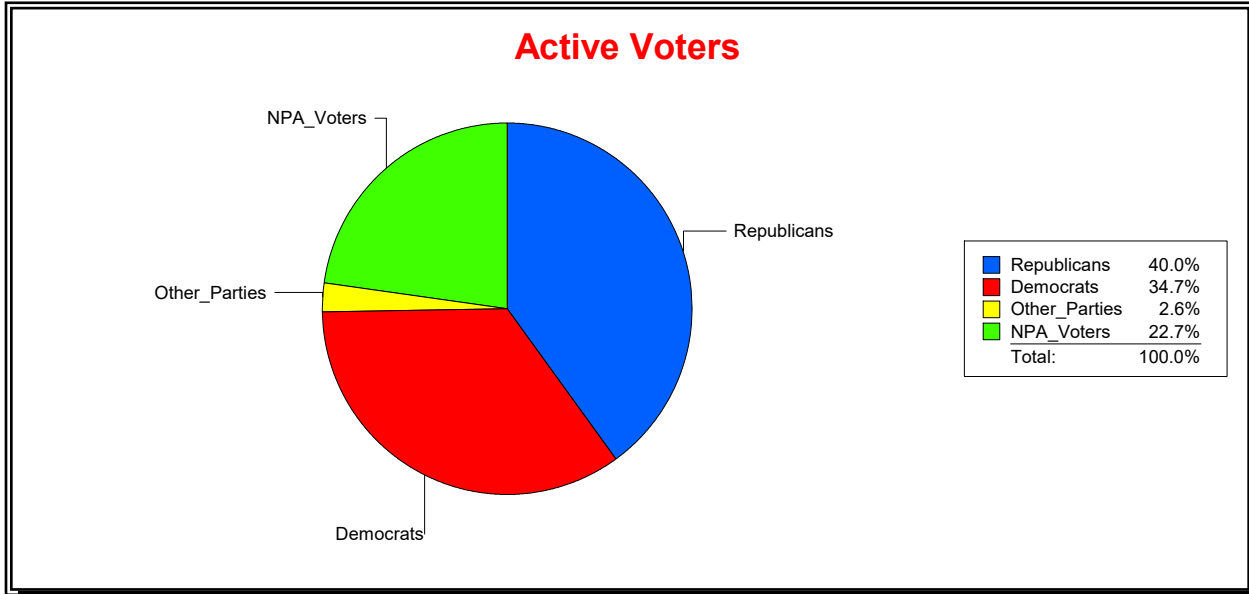

Ron Turner

Supervisor of Elections

Sarasota County, FL

Date 5/1/2024

Time 07:23 AM

Graphs of District Registration

Active Registered Voters

Inactive Voters

District	Total	Dems	Reps	NonP	Other	Total	Dems	Reps	NonP	Other
SARASOTA DIST 2	15,466	5,373	6,187	3,510	396	2,530	911	780	785	54