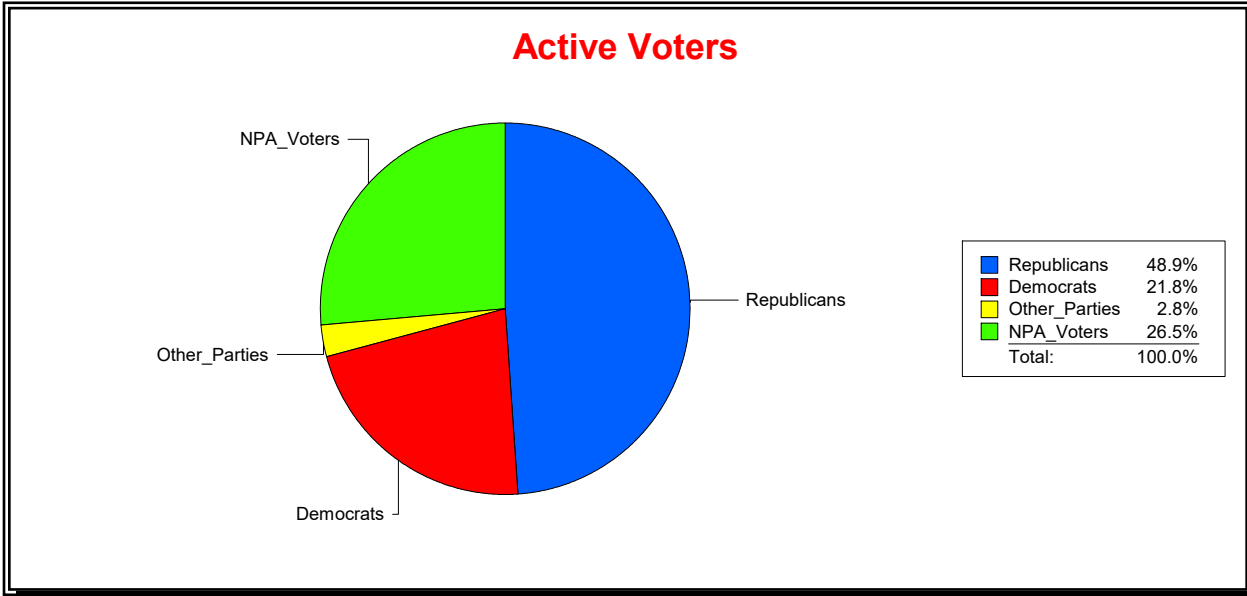

Ron Turner

Supervisor of Elections

Sarasota County, FL

Date 5/1/2024

Time 07:23 AM

Graphs of District Registration

Active Registered Voters

Inactive Voters

District	Total	Dems	Reps	NonP	Other	Total	Dems	Reps	NonP	Other
NORTH PORT	56,270	12,272	27,518	14,918	1,562	10,160	2,590	3,106	4,244	220