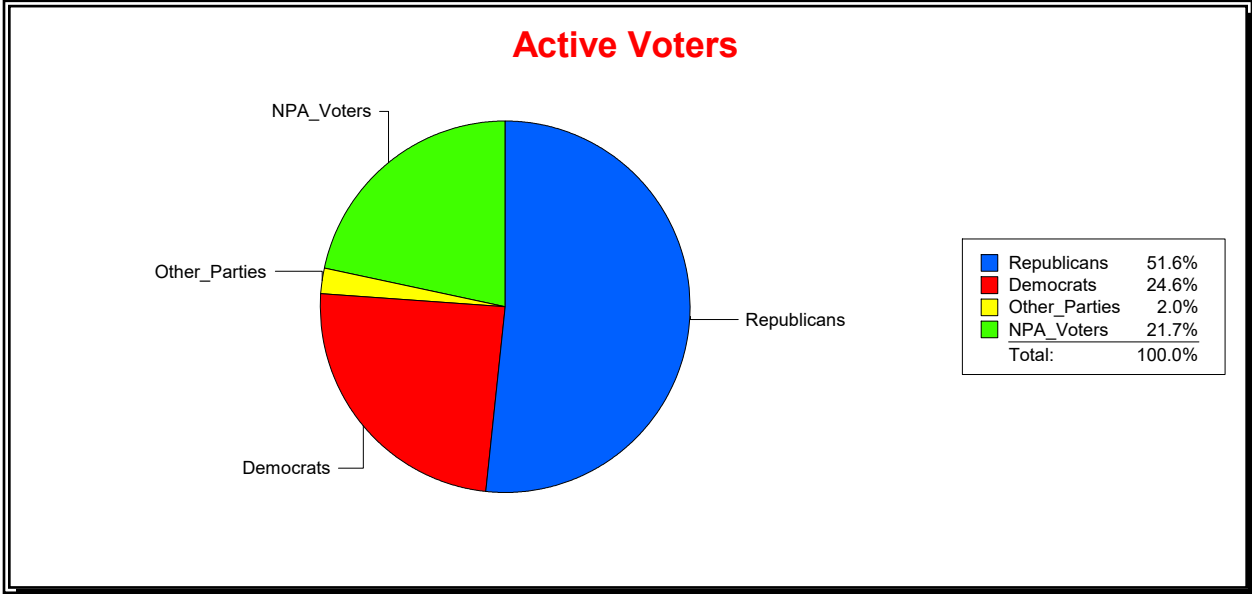

District	Total	Dems	Reps	NonP	Other	Total	Dems	Reps	NonP	Other
LBK DISTRICT 3	1,371	337	708	298	28	165	47	77	39	2

Ron Turner

Supervisor of Elections

Sarasota County, FL

Date 5/1/2024

Time 07:23 AM

Graphs of District Registration