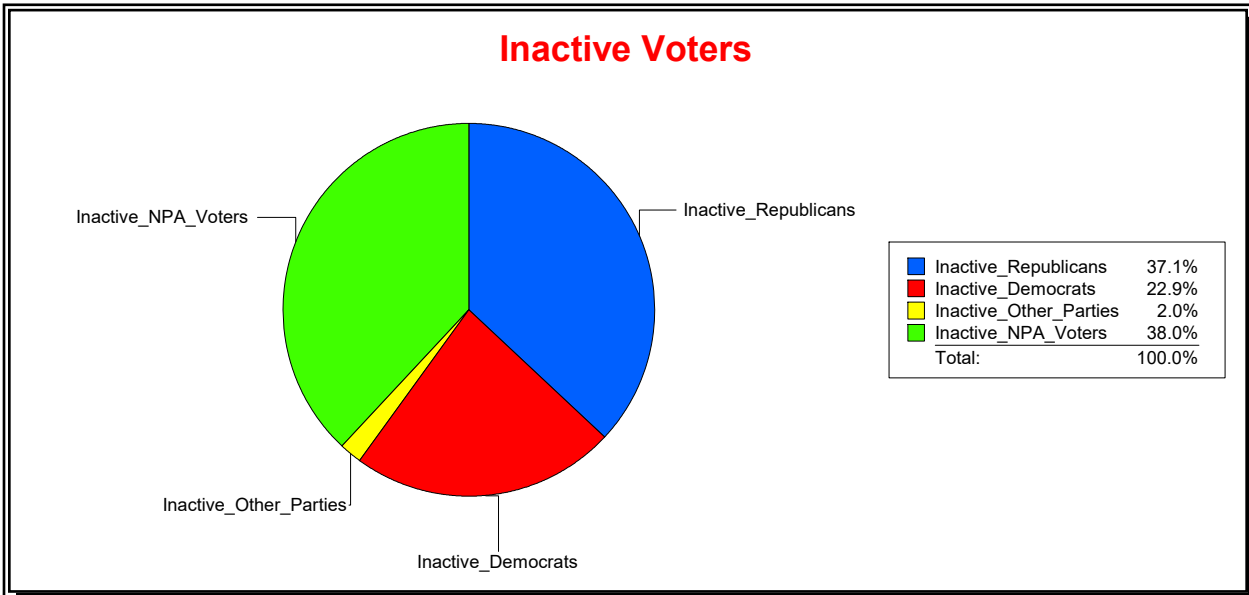

Ron Turner

Supervisor of Elections

Sarasota County, FL

Date 5/1/2024

Time 07:23 AM

Graphs of District Registration

Active Registered Voters

Inactive Voters

District	Total	Dems	Reps	NonP	Other	Total	Dems	Reps	NonP	Other
STONEYBROOK CDD	1,691	377	811	465	38	205	47	76	78	4