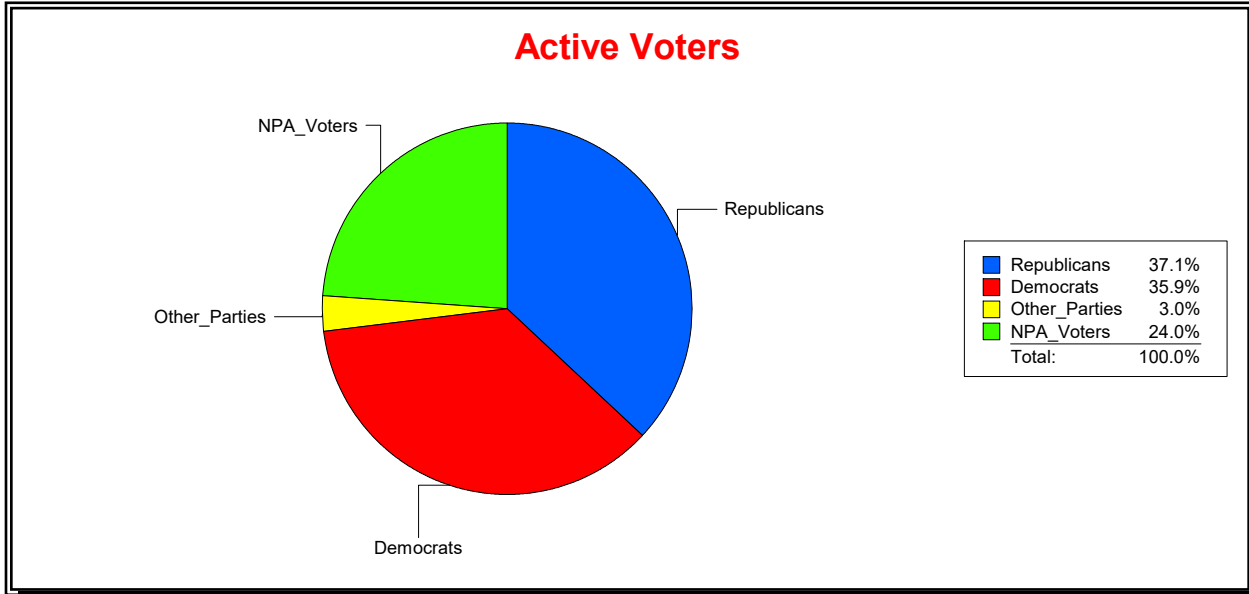

Ron Turner

Supervisor of Elections

Sarasota County, FL

Date 5/1/2024

Time 07:23 AM

Graphs of District Registration

Active Registered Voters

Inactive Voters

District	Total	Dems	Reps	NonP	Other	Total	Dems	Reps	NonP	Other
SARASOTA 3	9,253	3,326	3,430	2,223	274	2,448	853	664	882	49