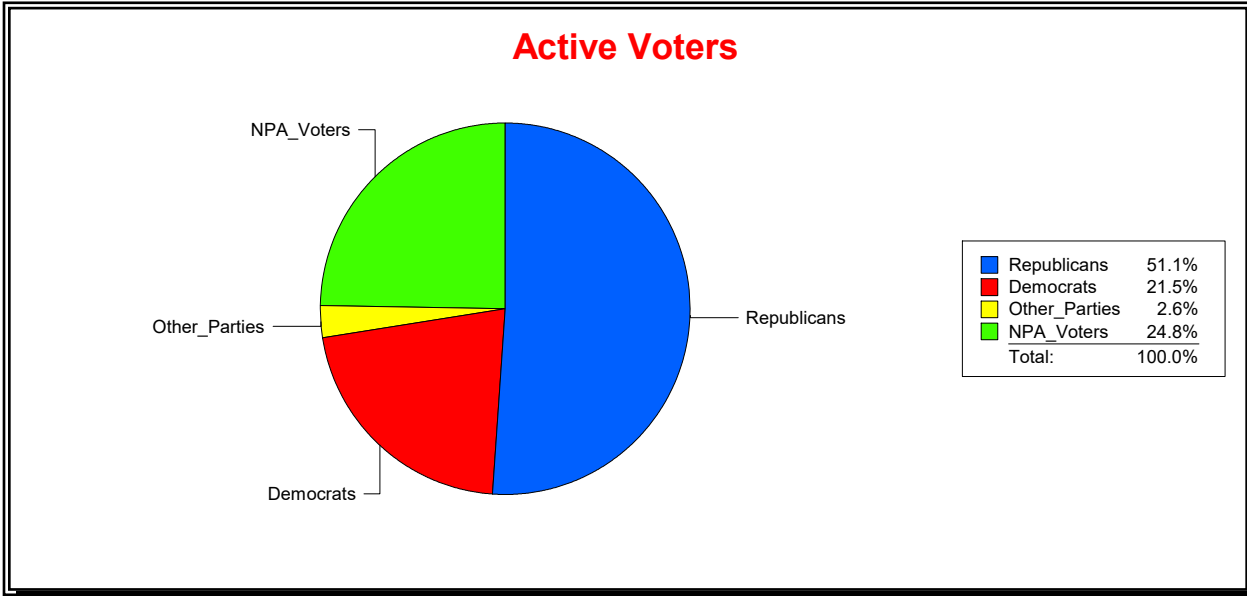

Supervisor of Elections

Sarasota County, FL

Date 5/1/2024

Time 07:23 AM

Graphs of District Registration

Active Registered Voters

Inactive Voters

District	Total	Dems	Reps	NonP	Other	Total	Dems	Reps	NonP	Other
NORTH PORT DIST 5	13,940	2,993	7,128	3,462	357	1,809	471	578	721	39