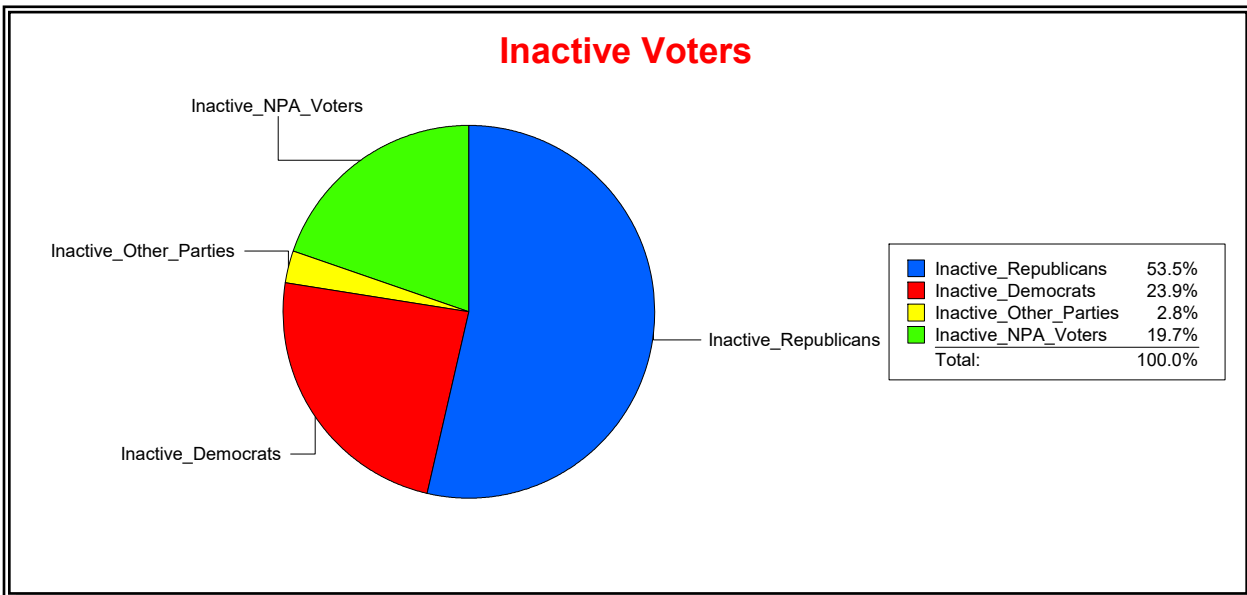

Date 5/1/2024

Time 07:23 AM

Graphs of District Registration

Active Registered Voters

Inactive Voters

District	Total	Dems	Reps	NonP	Other	Total	Dems	Reps	NonP	Other
SARASOTA NATIONAL CDD	1,876	381	1,048	411	36	71	17	38	14	2