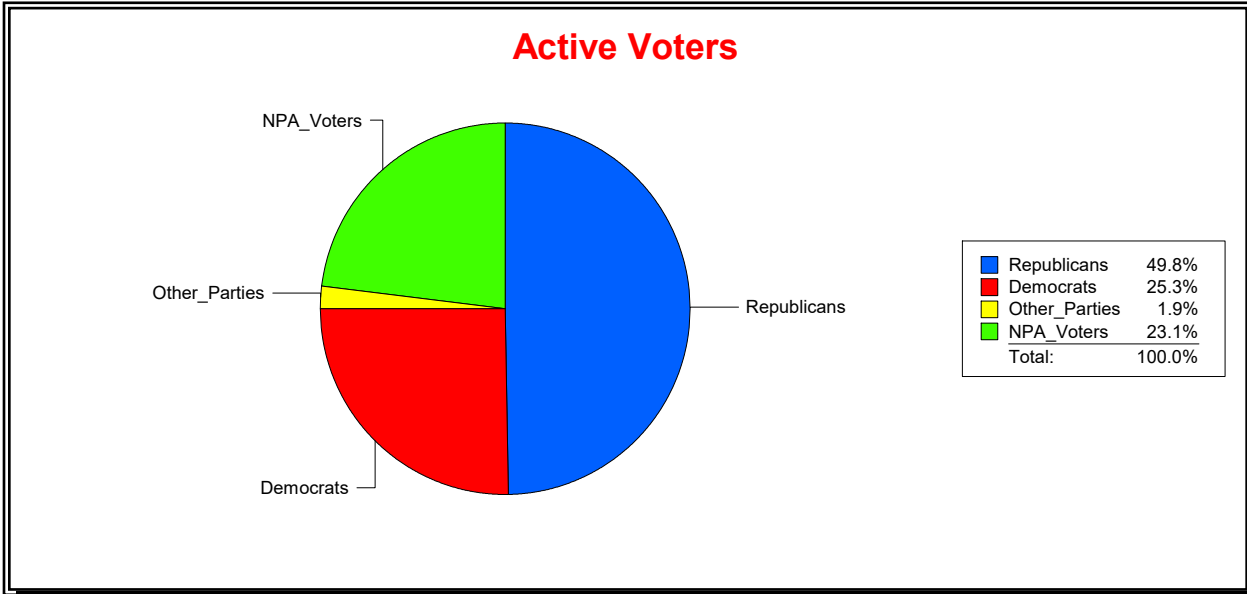

Date 5/1/2024

Time 07:23 AM

Graphs of District Registration

Active Registered Voters

Inactive Voters

District	Total	Dems	Reps	NonP	Other	Total	Dems	Reps	NonP	Other
VENETIAN CDD	1,876	474	934	433	35	139	37	57	44	1