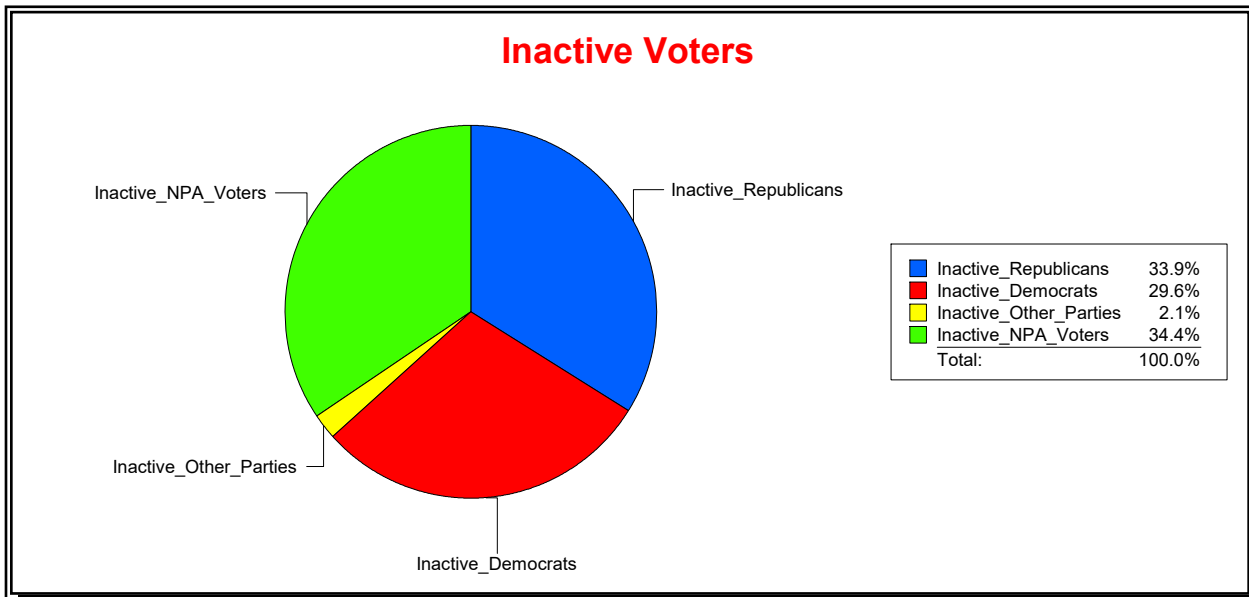

Ron Turner

Supervisor of Elections

Sarasota County, FL

Date 5/1/2024

Time 07:23 AM

Graphs of District Registration

District	Active Registered Voters					Inactive Voters				
	Total	Dems	Reps	NonP	Other	Total	Dems	Reps	NonP	Other
SCHOOL DIST 4	63,768	17,157	30,209	14,685	1,717	10,846	3,205	3,678	3,730	233