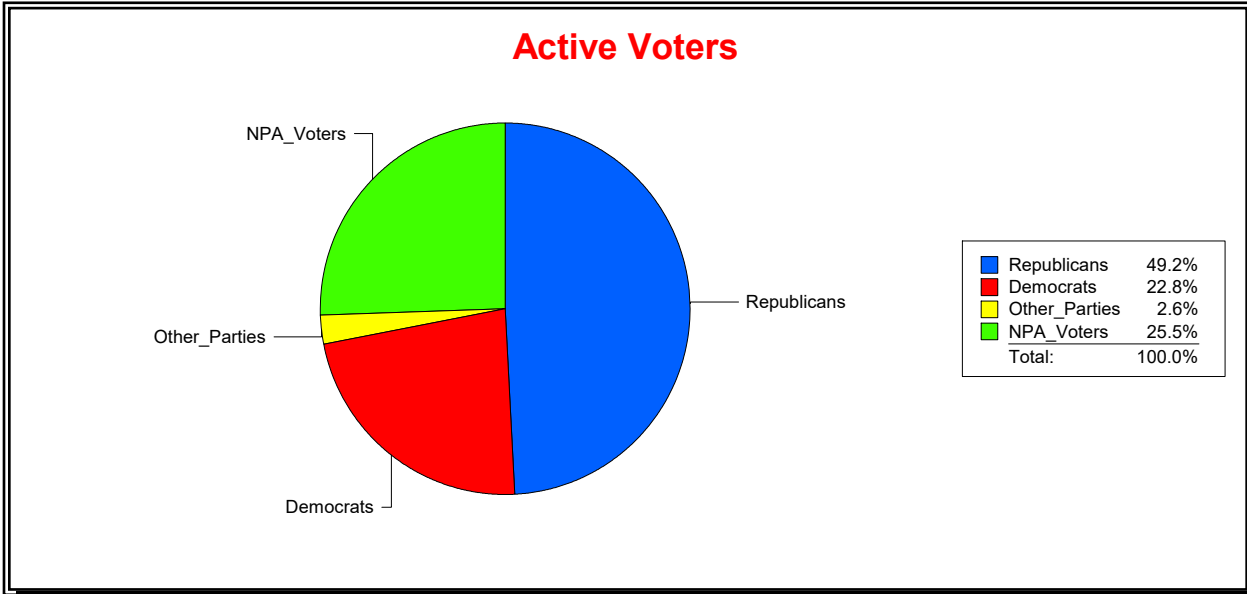

District	Total	Dems	Reps	NonP	Other	Total	Dems	Reps	NonP	Other
HOSPITAL BOARD SOUTH	117,318	26,739	57,667	29,918	2,994	19,473	4,953	6,480	7,645	395

Ron Turner

Supervisor of Elections

Sarasota County, FL

Date 5/1/2024