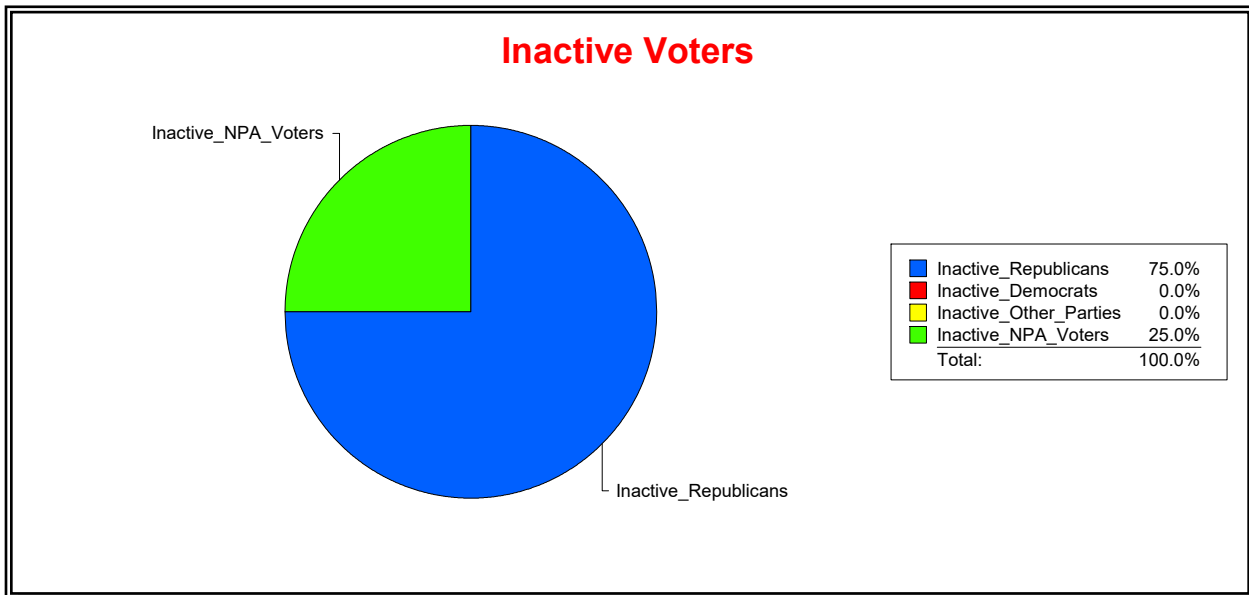

Ron Turner

Supervisor of Elections

Sarasota County, FL

Date 5/1/2024

Time 07:23 AM

Graphs of District Registration

Active Registered Voters

Inactive Voters

District	Total	Dems	Reps	NonP	Other	Total	Dems	Reps	NonP	Other
WINDWARD AT LWR CDD	436	89	229	95	23	8	0	6	2	0