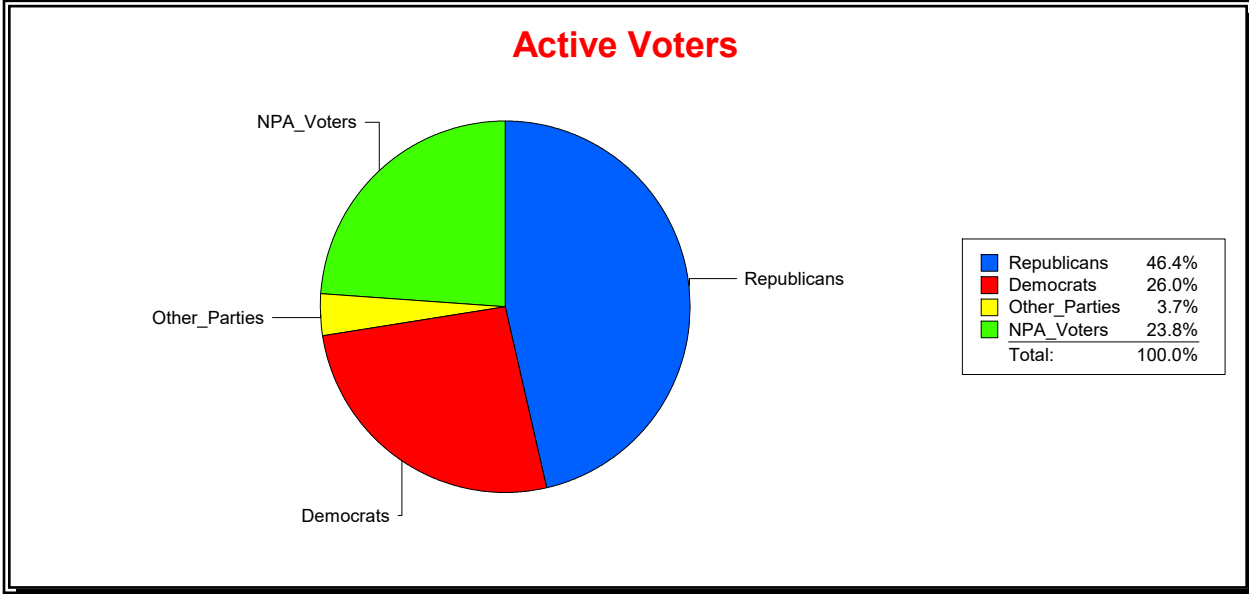

Ron Turner

Supervisor of Elections

Sarasota County, FL

Date 5/1/2024

Time 07:23 AM

Graphs of District Registration

Active Registered Voters

Inactive Voters

District	Total	Dems	Reps	NonP	Other	Total	Dems	Reps	NonP	Other
GOLDEN GATE POINT	323	84	150	77	12	65	20	27	18	0