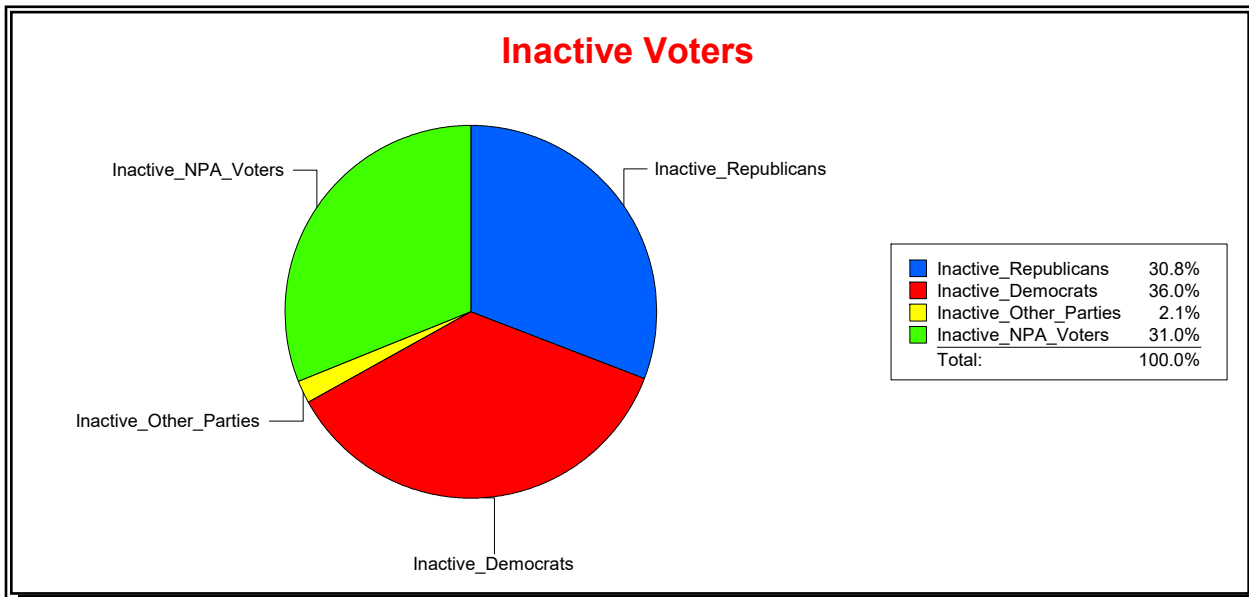

Ron Turner

Supervisor of Elections

Sarasota County, FL

Date 5/1/2024

Time 07:23 AM

Graphs of District Registration

Active Registered Voters

Inactive Voters

District	Total	Dems	Reps	NonP	Other	Total	Dems	Reps	NonP	Other
SARASOTA 2	15,466	5,373	6,187	3,510	396	2,530	911	780	785	54