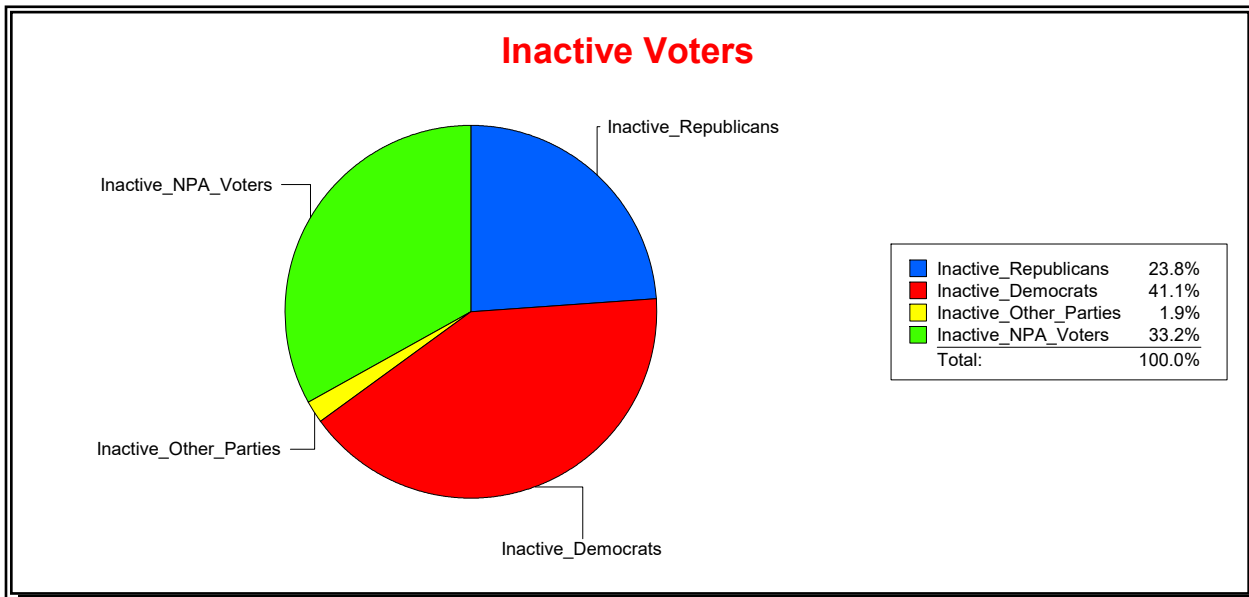

Supervisor of Elections

Sarasota County, FL

Date 5/1/2024

Time 07:23 AM

Graphs of District Registration

Active Registered Voters

Inactive Voters

<u>District</u>	<u>Total</u>	<u>Dems</u>	<u>Reps</u>	<u>NonP</u>	<u>Other</u>	<u>Total</u>	<u>Dems</u>	<u>Reps</u>	<u>NonP</u>	<u>Other</u>
SARASOTA	33,343	13,097	11,539	7,753	954	8,488	3,487	2,022	2,815	164