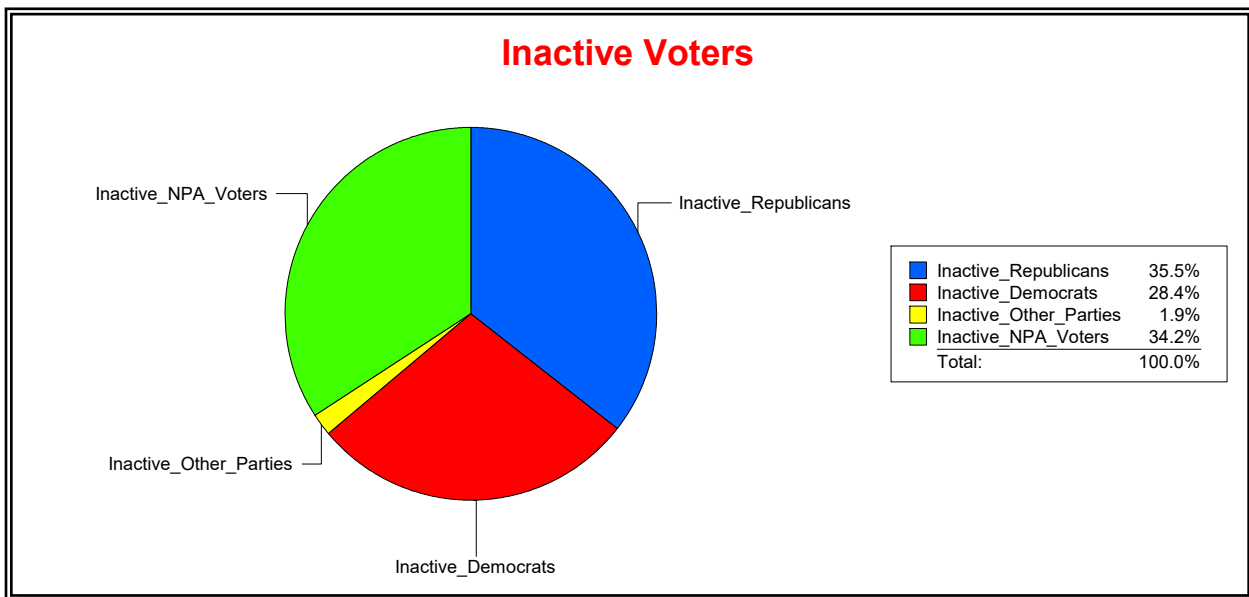

Sarasota County, FL

Date 5/1/2024

Time 07:23 AM

Graphs of District Registration

Active Registered Voters

Inactive Voters

District	Total	Dems	Reps	NonP	Other	Total	Dems	Reps	NonP	Other
HOSPITAL BOARD CENTRAL	111,772	30,239	52,831	25,914	2,788	16,983	4,825	6,034	5,804	320