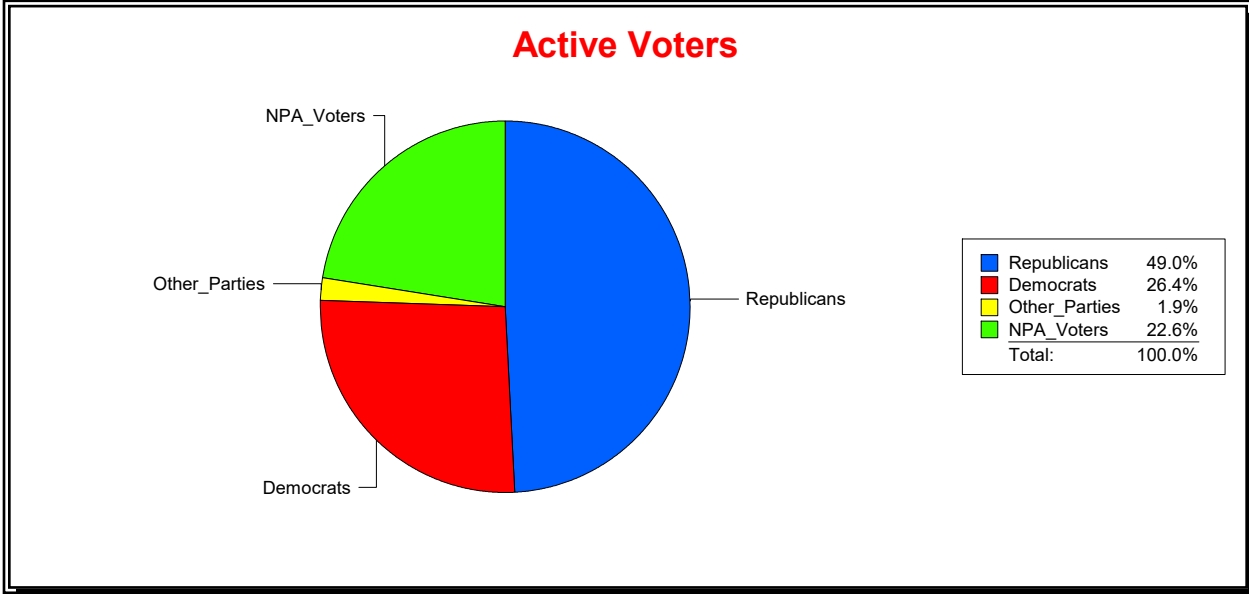

Ron Turner

Supervisor of Elections

Sarasota County, FL

Date 5/1/2024

Time 07:23 AM

Graphs of District Registration

Active Registered Voters

Inactive Voters

District	Total	Dems	Reps	NonP	Other	Total	Dems	Reps	NonP	Other
LBK DISTRICT 4	363	96	178	82	7	61	18	28	13	2