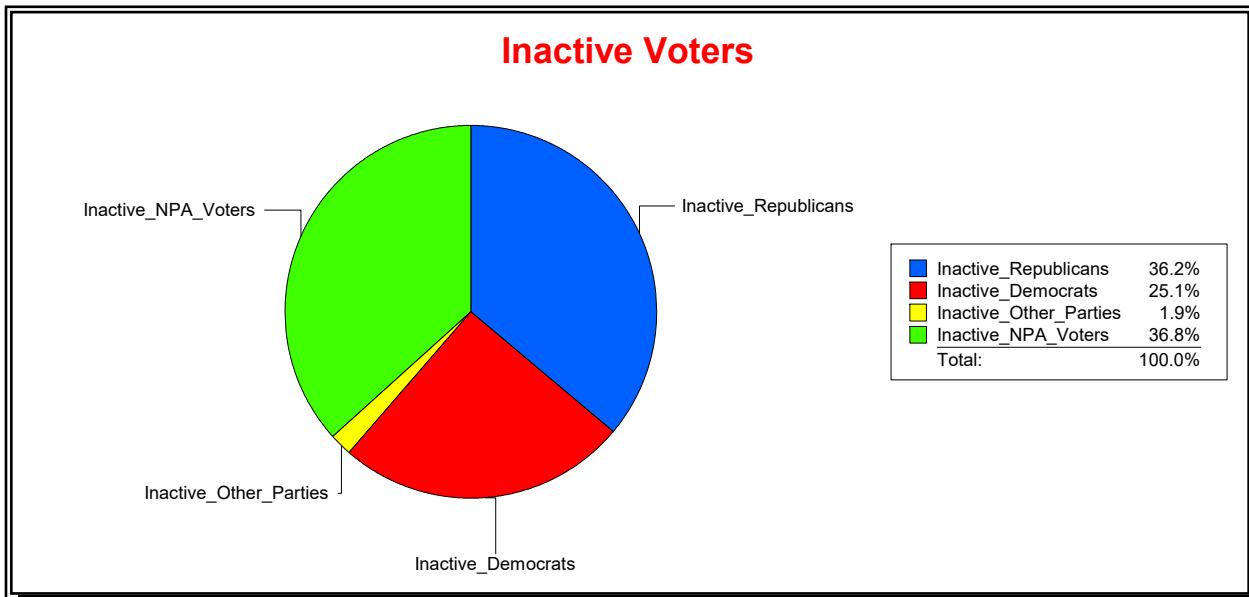

Ron Turner

Supervisor of Elections

Sarasota County, FL

Date 5/1/2024

Time 07:23 AM

Graphs of District Registration

Active Registered Voters

Inactive Voters

District	Total	Dems	Reps	NonP	Other	Total	Dems	Reps	NonP	Other
STATE HOUSE DIST 75	54,661	12,659	27,217	13,459	1,326	7,881	1,978	2,854	2,898	151