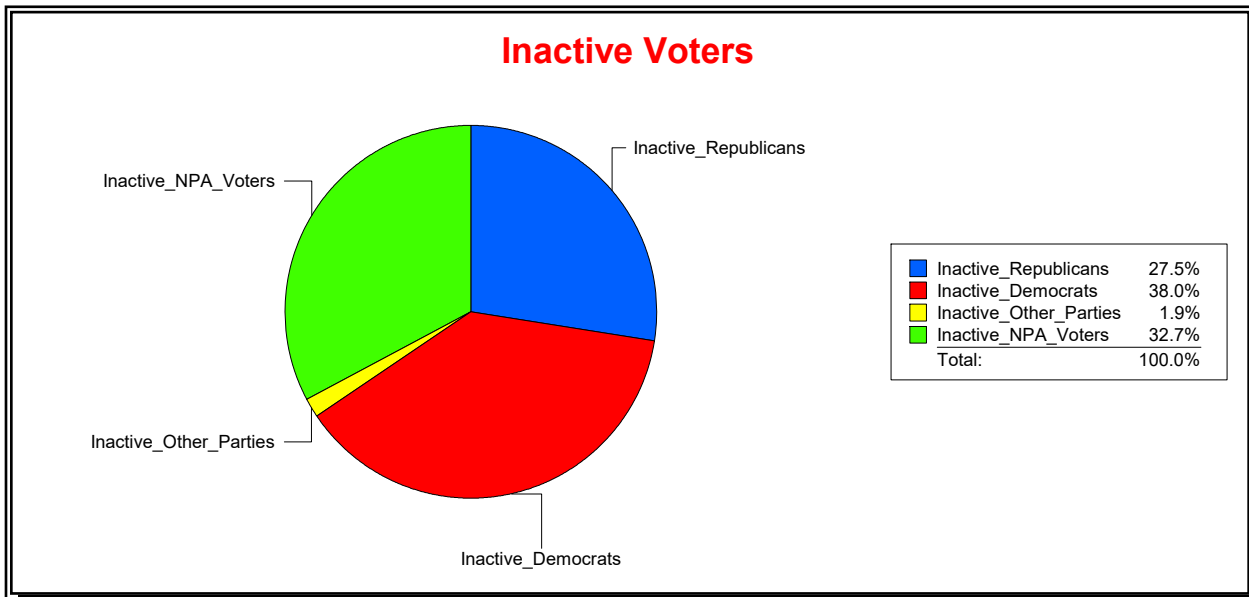

Ron Turner

Supervisor of Elections

Sarasota County, FL

Date 5/1/2024

Time 07:23 AM

Graphs of District Registration

Active Registered Voters

Inactive Voters

District	Total	Dems	Reps	NonP	Other	Total	Dems	Reps	NonP	Other
SOIL AND WATER DIST 2	57,210	20,583	22,114	12,998	1,515	12,713	4,833	3,492	4,151	237