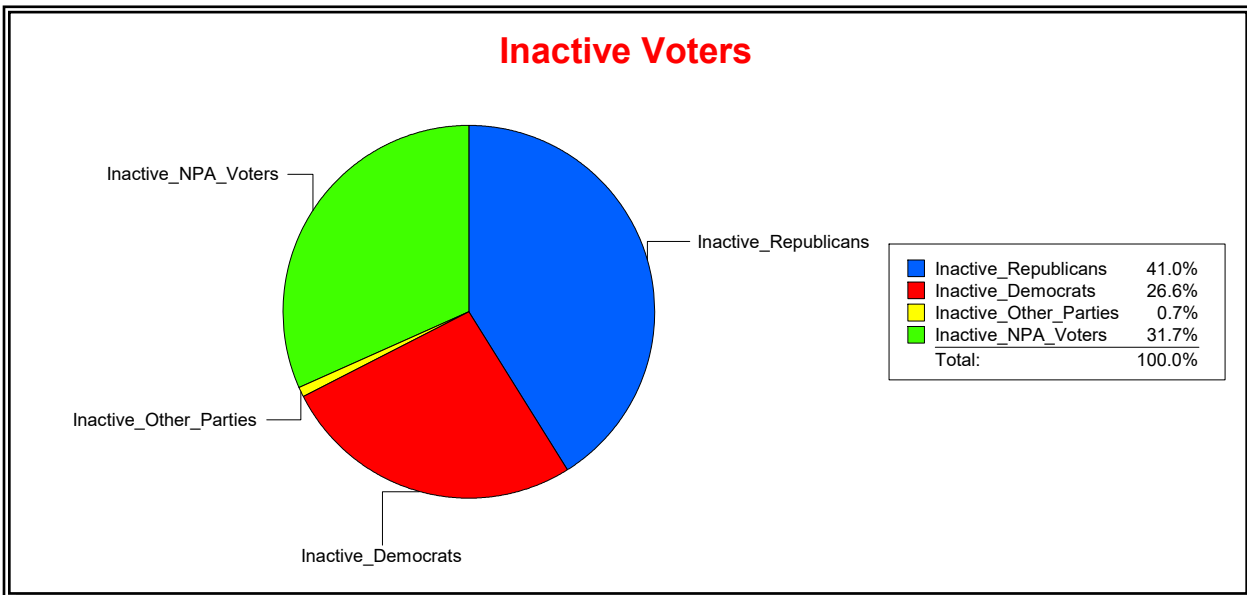

Date 5/1/2024

Time 07:23 AM

Graphs of District Registration

Active Registered Voters

Inactive Voters

District	Total	Dems	Reps	NonP	Other	Total	Dems	Reps	NonP	Other
VENETIAN CDD	1,876	474	934	433	35	139	37	57	44	1