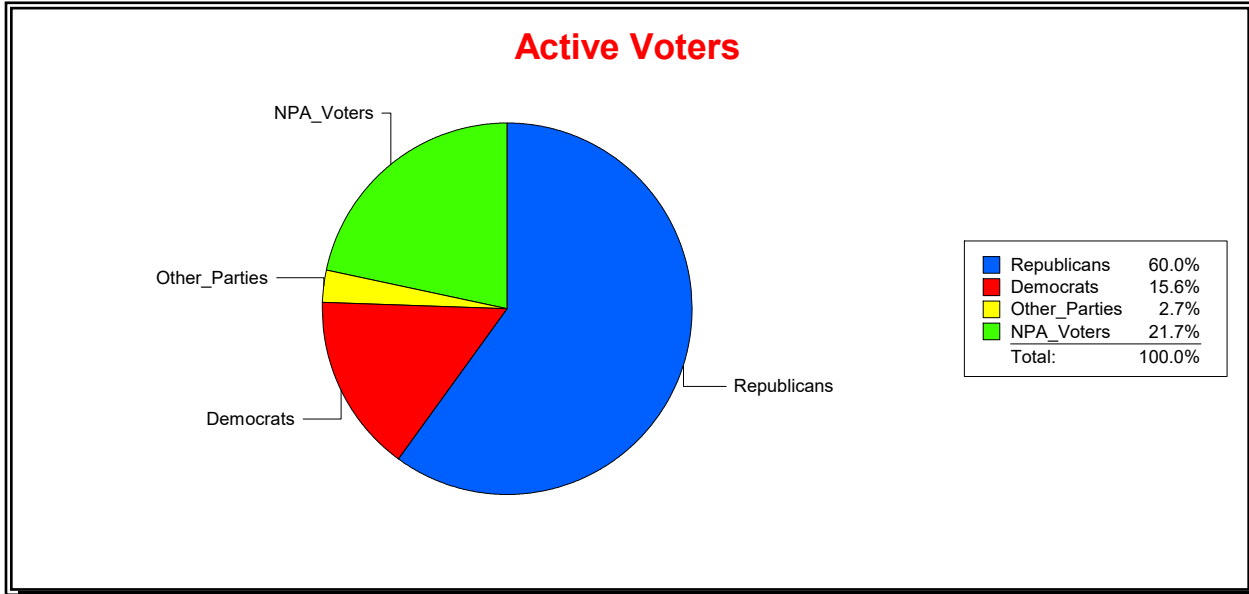

District	Total	Dems	Reps	NonP	Other	Total	Dems	Reps	NonP	Other
TOSCANA ISLES CDD	1,287	201	772	279	35	37	5	21	11	0

Ron Turner

Supervisor of Elections

Sarasota County, FL

Date 5/1/2024

Time 07:23 AM

Graphs of District Registration