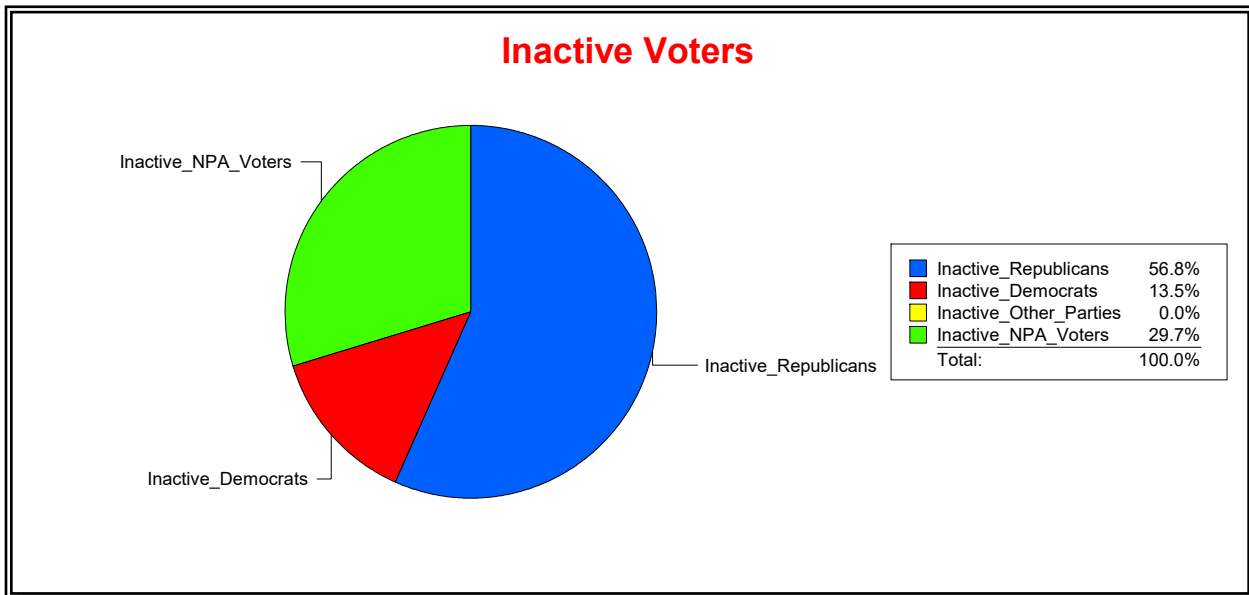

Ron Turner

Supervisor of Elections

Sarasota County, FL

Date 5/1/2024

Time 07:23 AM

Graphs of District Registration

Active Registered Voters

Inactive Voters

District	Total	Dems	Reps	NonP	Other	Total	Dems	Reps	NonP	Other
TOSCANA ISLES CDD	1,287	201	772	279	35	37	5	21	11	0