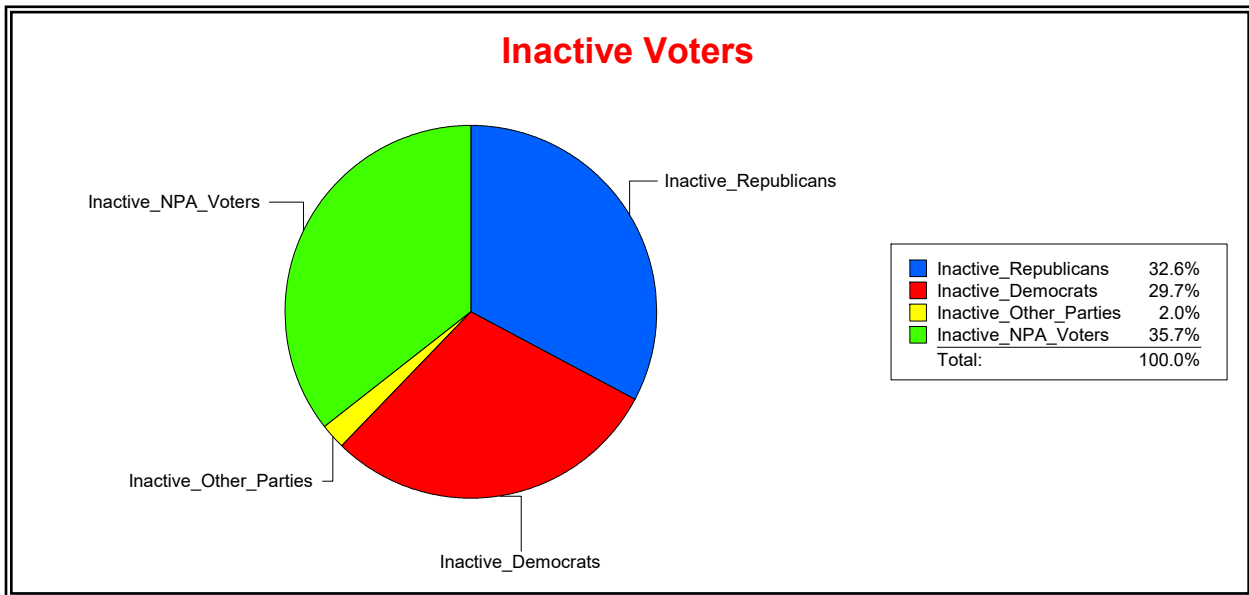

District	Total	Dems	Reps	NonP	Other	Total	Dems	Reps	NonP	Other
STATE SENATE 22	324,607	87,240	151,143	77,816	8,408	55,673	16,537	18,177	19,860	1,099

Ron Turner

Supervisor of Elections

Sarasota County, FL