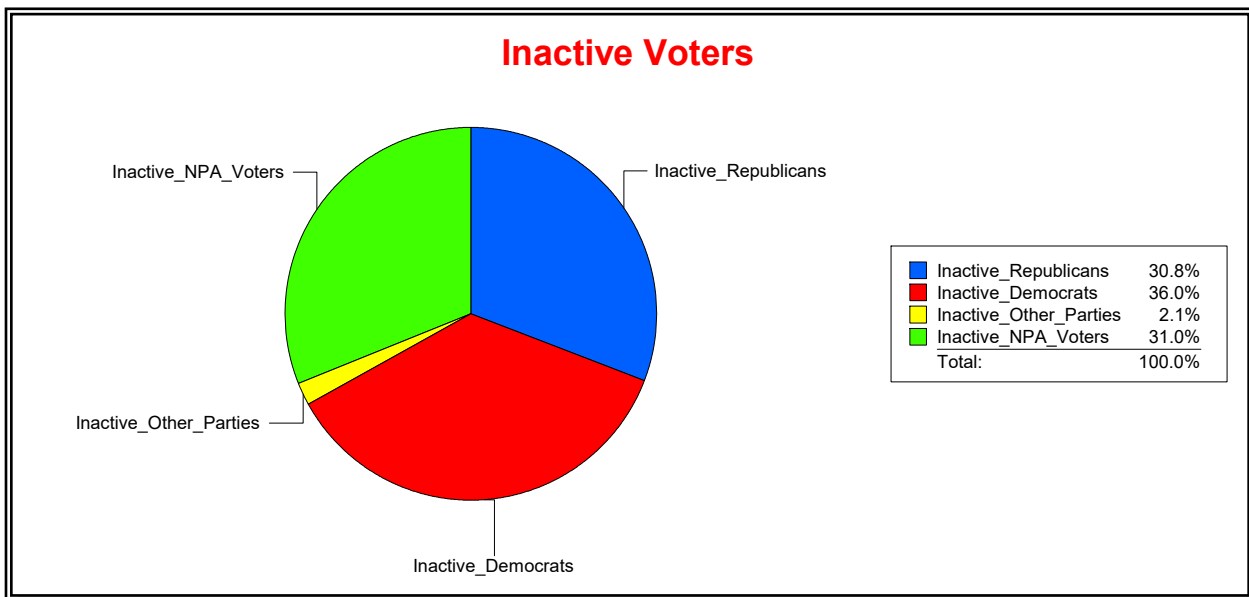

Ron Turner

Supervisor of Elections

Sarasota County, FL

Date 5/1/2024

Time 07:23 AM

Graphs of District Registration

Active Registered Voters

Inactive Voters

District	Total	Dems	Reps	NonP	Other	Total	Dems	Reps	NonP	Other
SARASOTA DIST 2	15,466	5,373	6,187	3,510	396	2,530	911	780	785	54