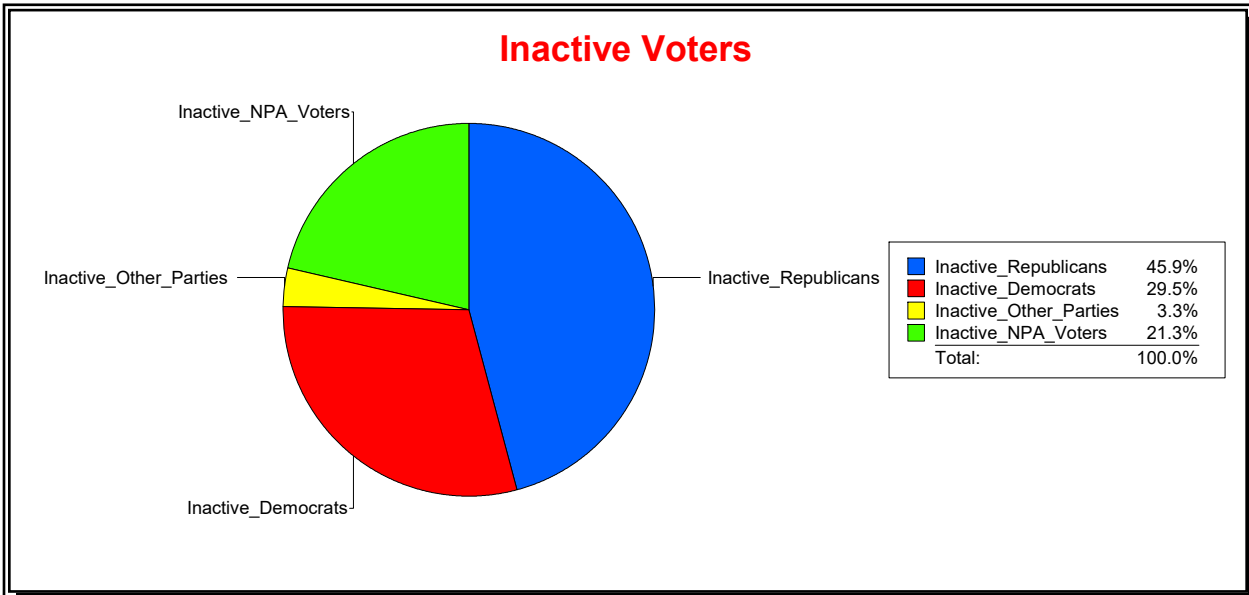

Ron Turner

Supervisor of Elections

Sarasota County, FL

Date 5/1/2024

Time 07:23 AM

Graphs of District Registration

Active Registered Voters

Inactive Voters

District	Total	Dems	Reps	NonP	Other	Total	Dems	Reps	NonP	Other
LBK DISTRICT 4	363	96	178	82	7	61	18	28	13	2