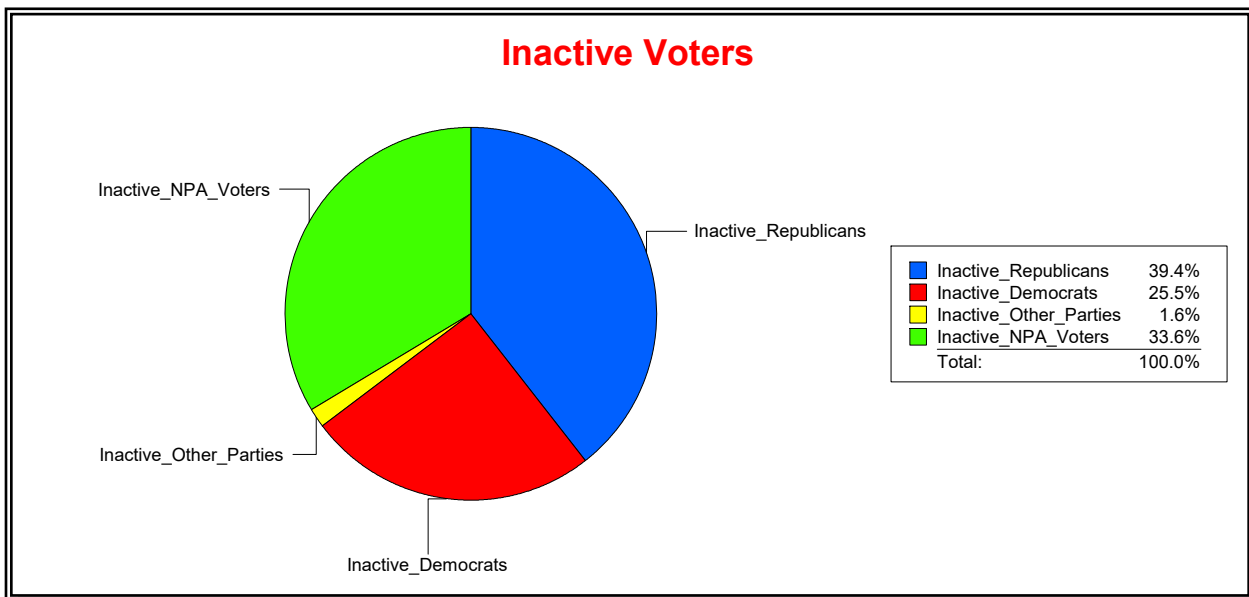

Ron Turner

Supervisor of Elections

Sarasota County, FL

Date 5/1/2024

Time 07:23 AM

Graphs of District Registration

Active Registered Voters

Inactive Voters

District	Total	Dems	Reps	NonP	Other	Total	Dems	Reps	NonP	Other
VENICE	22,170	5,572	10,853	5,265	480	2,750	700	1,083	923	44