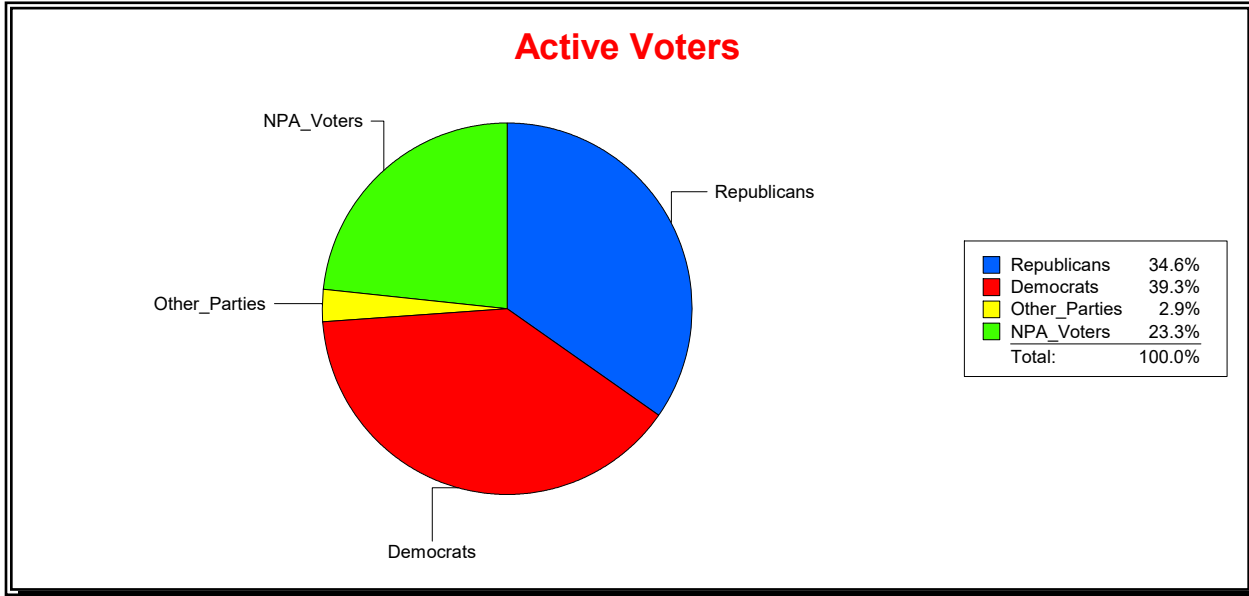

Supervisor of Elections

Sarasota County, FL

Date 5/1/2024

Time 07:23 AM

Graphs of District Registration

Active Registered Voters

Inactive Voters

<u>District</u>	<u>Total</u>	<u>Dems</u>	<u>Reps</u>	<u>NonP</u>	<u>Other</u>	<u>Total</u>	<u>Dems</u>	<u>Reps</u>	<u>NonP</u>	<u>Other</u>
SARASOTA	33,343	13,097	11,539	7,753	954	8,488	3,487	2,022	2,815	164