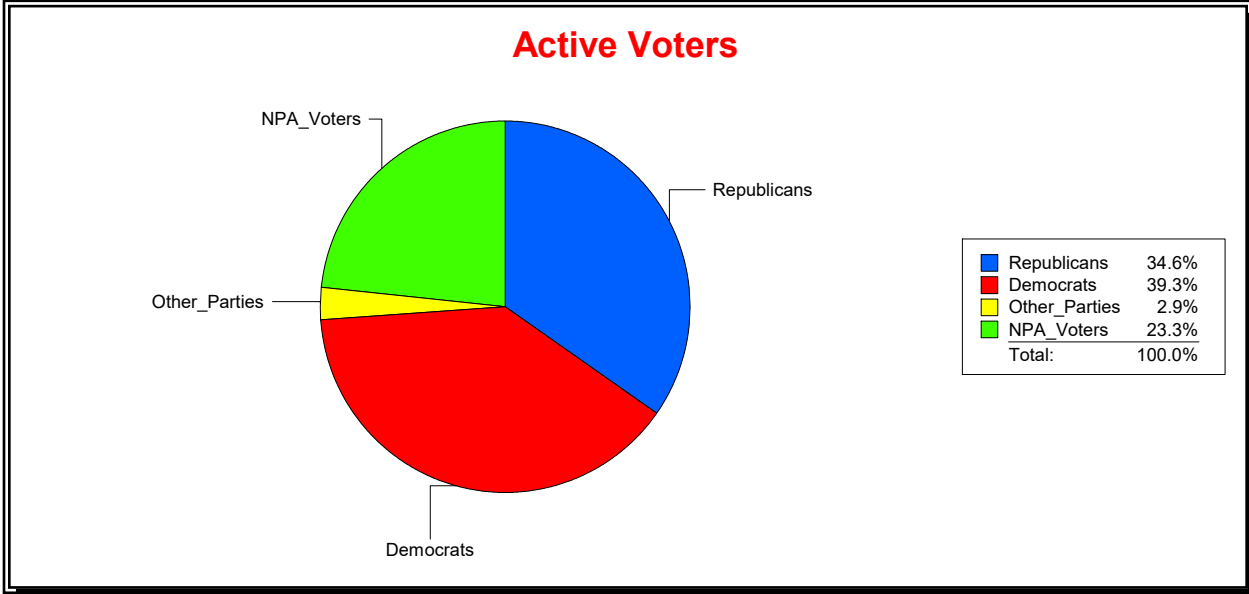

Sarasota County, FL

Date 5/1/2024

Time 07:23 AM

Graphs of District Registration

Active Registered Voters

Inactive Voters

District	Total	Dems	Reps	NonP	Other	Total	Dems	Reps	NonP	Other
SARASOTA	33,343	13,097	11,539	7,753	954	8,488	3,487	2,022	2,815	164