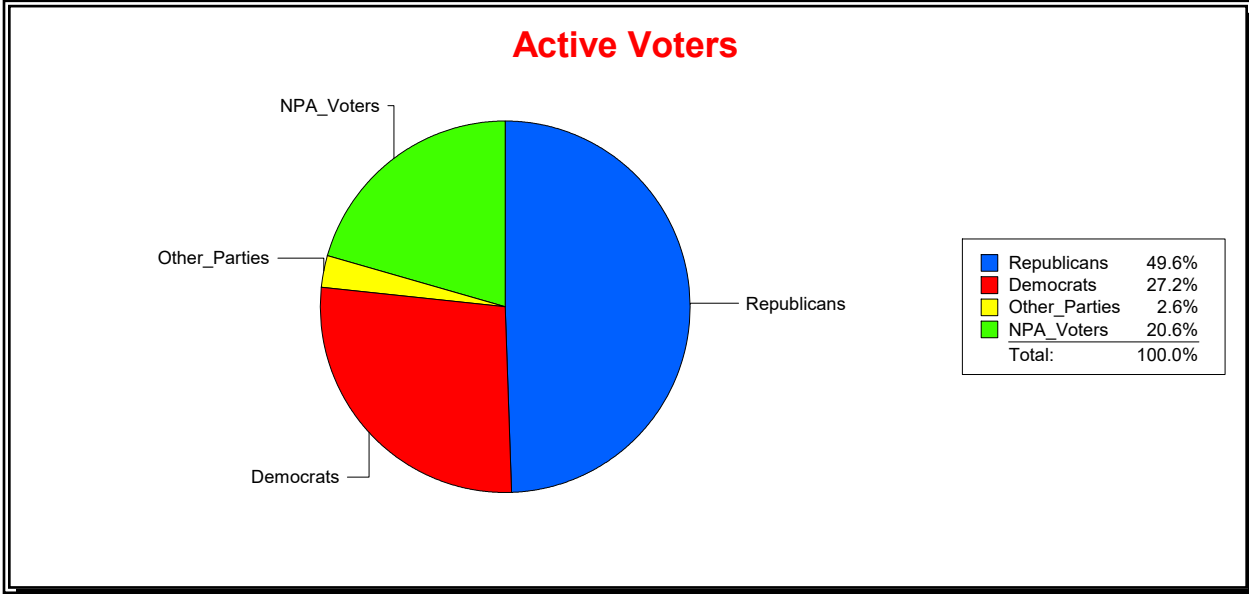

Ron Turner

Supervisor of Elections

Sarasota County, FL

Date 5/1/2024

Time 07:23 AM

Graphs of District Registration

Active Registered Voters

Inactive Voters

District	Total	Dems	Reps	NonP	Other	Total	Dems	Reps	NonP	Other
LONGBOAT KEY BEACH A	1,719	468	852	354	45	242	74	108	58	2