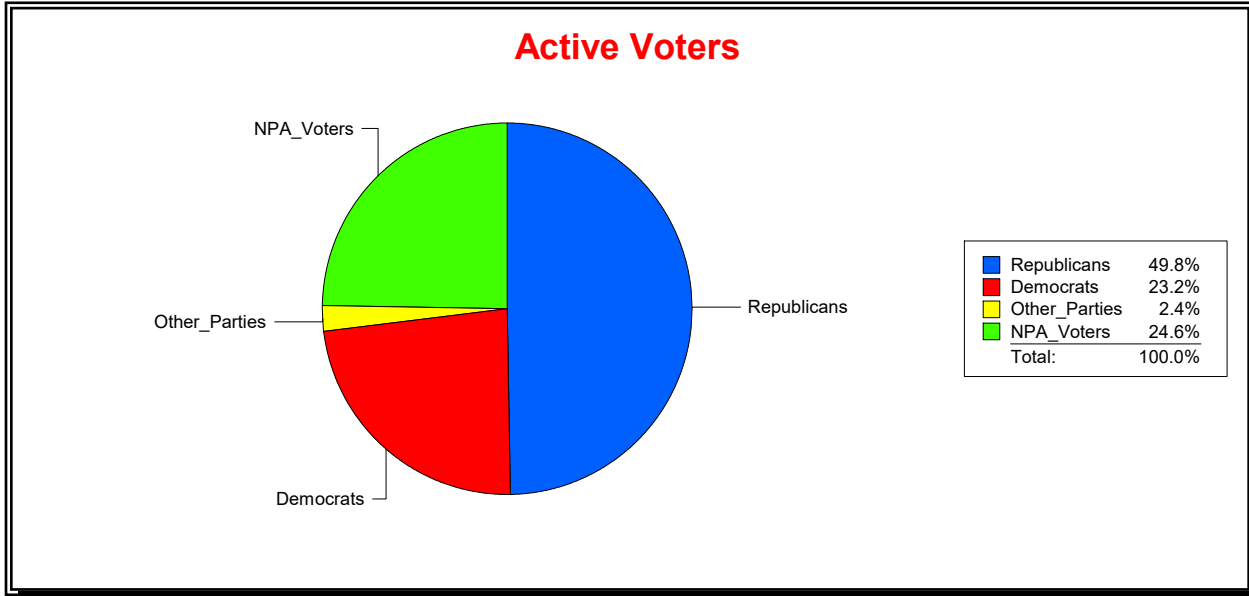

Ron Turner

Supervisor of Elections

Sarasota County, FL

Date 5/1/2024

Time 07:23 AM

Graphs of District Registration

Active Registered Voters

Inactive Voters

District	Total	Dems	Reps	NonP	Other	Total	Dems	Reps	NonP	Other
STATE HOUSE DIST 75	54,661	12,659	27,217	13,459	1,326	7,881	1,978	2,854	2,898	151