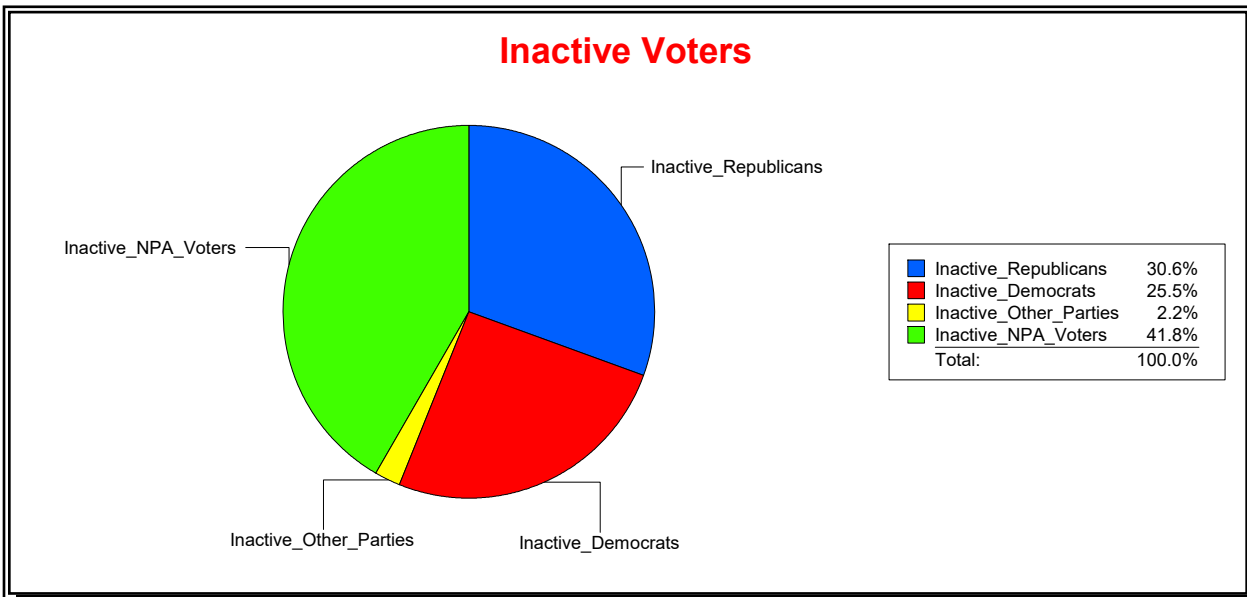

Ron Turner

Supervisor of Elections

Sarasota County, FL

Date 5/1/2024

Time 07:23 AM

Graphs of District Registration

Active Registered Voters

Inactive Voters

District	Total	Dems	Reps	NonP	Other	Total	Dems	Reps	NonP	Other
NORTH PORT	56,270	12,272	27,518	14,918	1,562	10,160	2,590	3,106	4,244	220