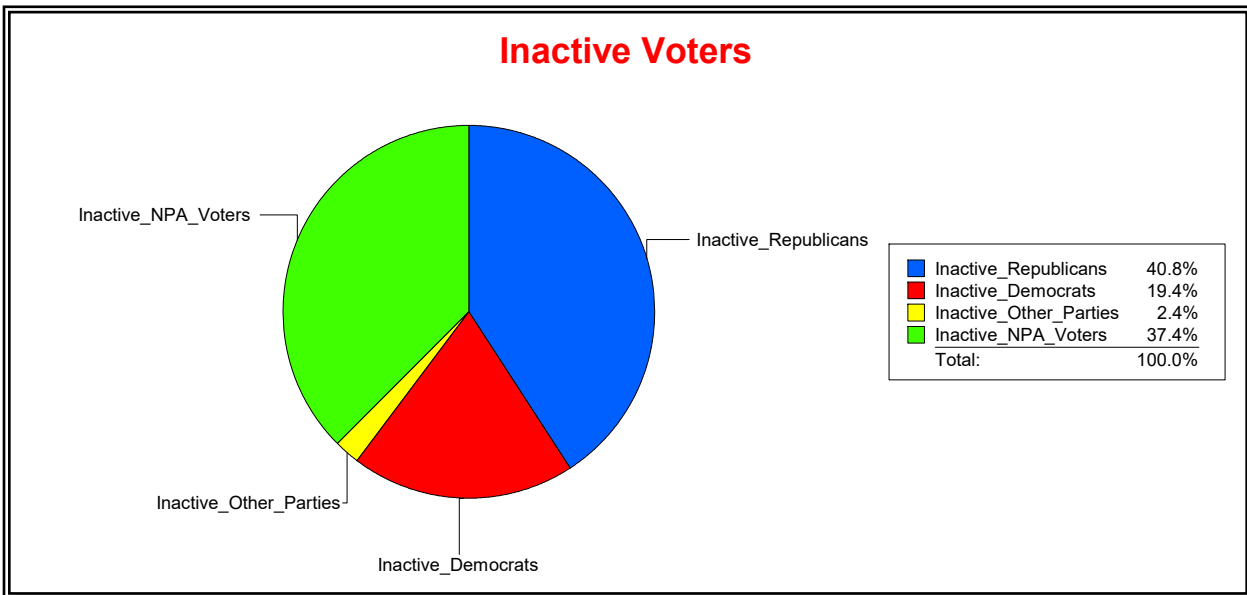

Ron Turner

Supervisor of Elections

Sarasota County, FL

Date 5/1/2024

Time 07:23 AM

Graphs of District Registration

Active Registered Voters

Inactive Voters

<u>District</u>	<u>Total</u>	<u>Dems</u>	<u>Reps</u>	<u>NonP</u>	<u>Other</u>	<u>Total</u>	<u>Dems</u>	<u>Reps</u>	<u>NonP</u>	<u>Other</u>
WEST VILLAGES CDD	8,662	1,768	4,683	1,992	219	422	82	172	158	10