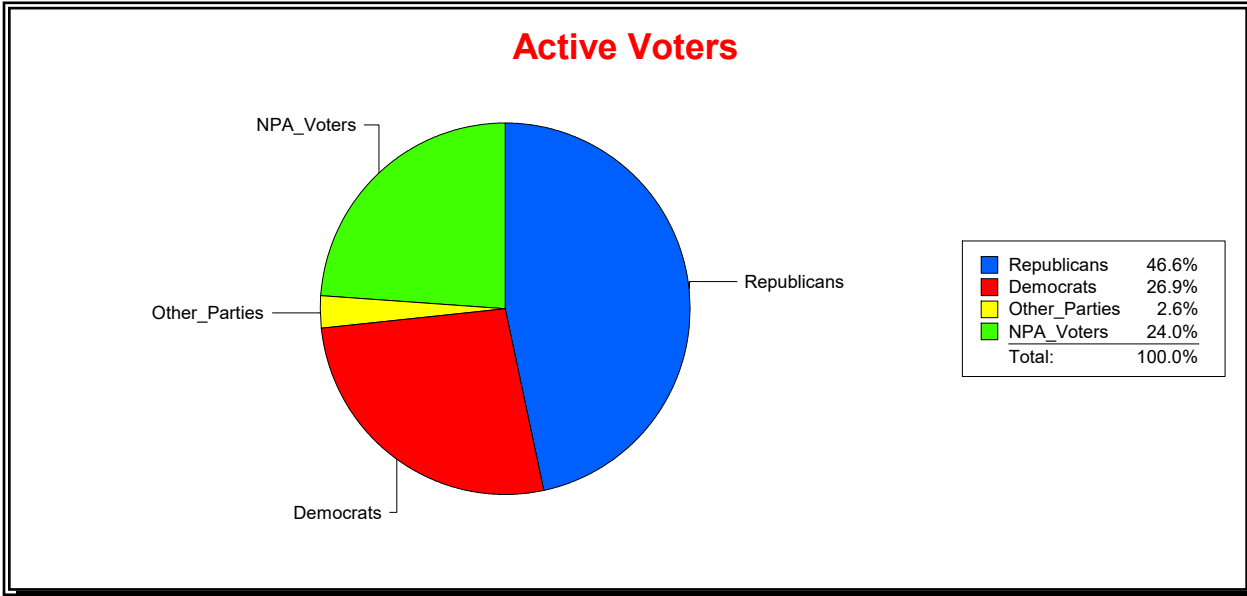

Ron Turner

Supervisor of Elections

Sarasota County, FL

Date 5/1/2024

Time 07:23 AM

Graphs of District Registration

Active Registered Voters

Inactive Voters

District	Total	Dems	Reps	NonP	Other	Total	Dems	Reps	NonP	Other
COUNTYWIDE	324,607	87,240	151,143	77,816	8,408	55,673	16,537	18,177	19,860	1,099