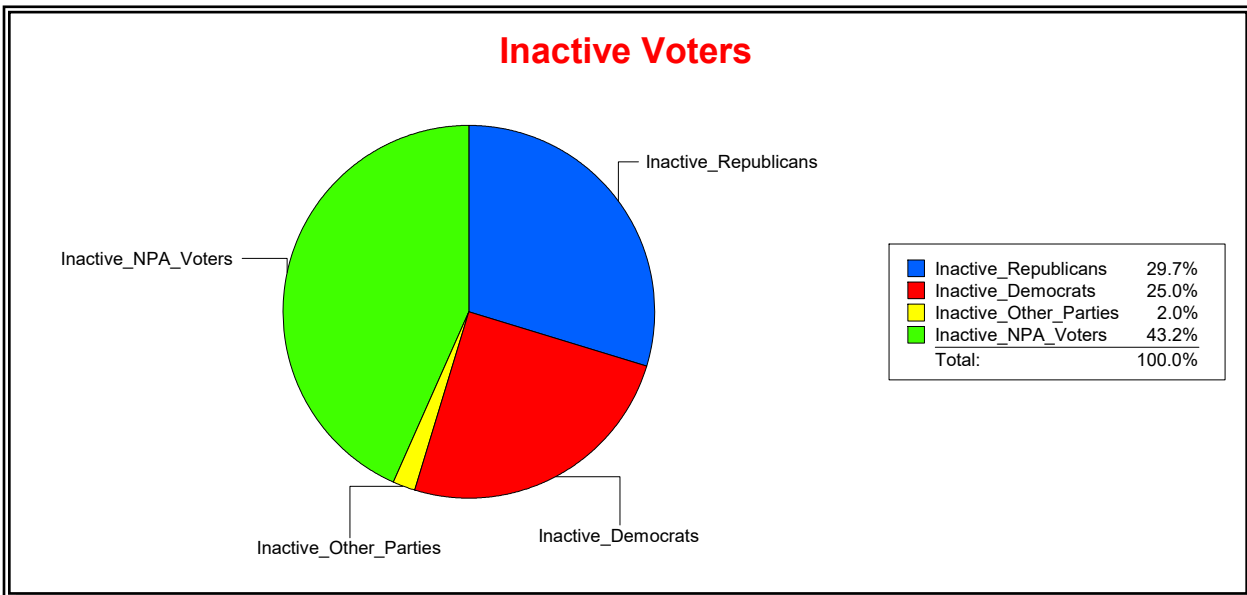

Ron Turner

Supervisor of Elections

Sarasota County, FL

Date 5/1/2024

Time 07:23 AM

Graphs of District Registration

District	Active Registered Voters					Inactive Voters				
	Total	Dems	Reps	NonP	Other	Total	Dems	Reps	NonP	Other
NORTH PORT 3	9,849	2,147	4,601	2,795	306	2,257	565	671	975	46