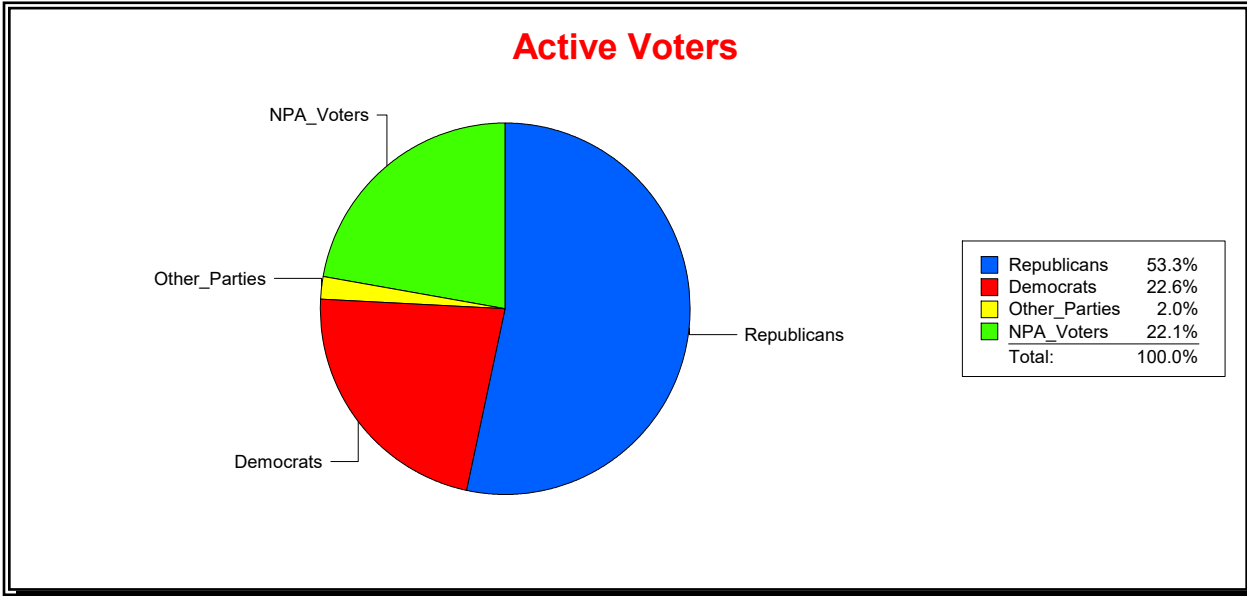

Date 5/1/2024

Time 07:23 AM

Graphs of District Registration

Active Registered Voters

Inactive Voters

District	Total	Dems	Reps	NonP	Other	Total	Dems	Reps	NonP	Other
BLACKBURN CREEK	2,435	551	1,298	538	48	128	25	60	42	1