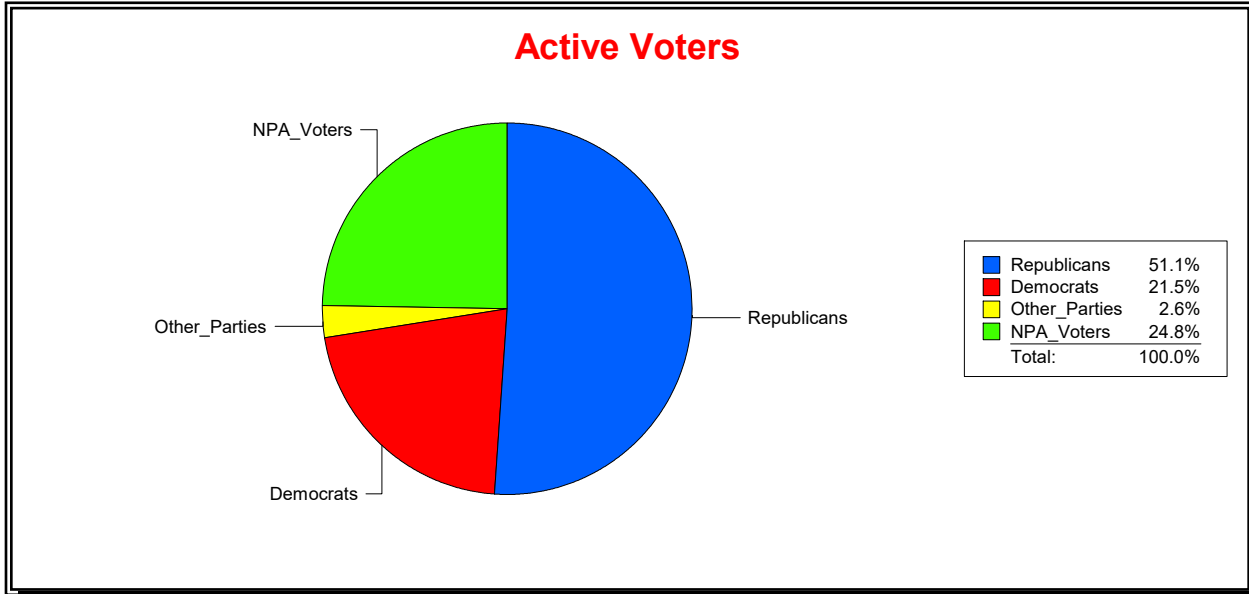

Ron Turner

Supervisor of Elections

Sarasota County, FL

Date 5/1/2024

Time 07:23 AM

Graphs of District Registration

Active Registered Voters

Inactive Voters

District	Total	Dems	Reps	NonP	Other	Total	Dems	Reps	NonP	Other
NORTH PORT 5	13,940	2,993	7,128	3,462	357	1,809	471	578	721	39