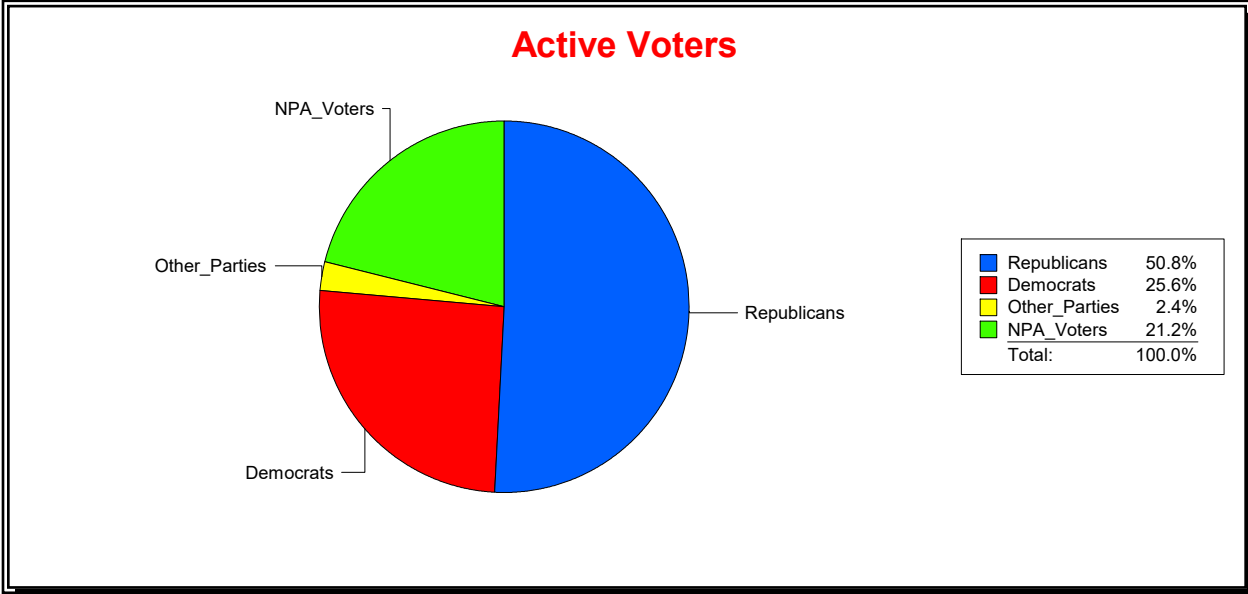

District	Total	Dems	Reps	NonP	Other	Total	Dems	Reps	NonP	Other
LONGBOAT KEY	4,383	1,123	2,225	929	106	549	151	258	134	6

Ron Turner

Supervisor of Elections

Sarasota County, FL

Date 5/1/2024

Time 07:23 AM

Graphs of District Registration