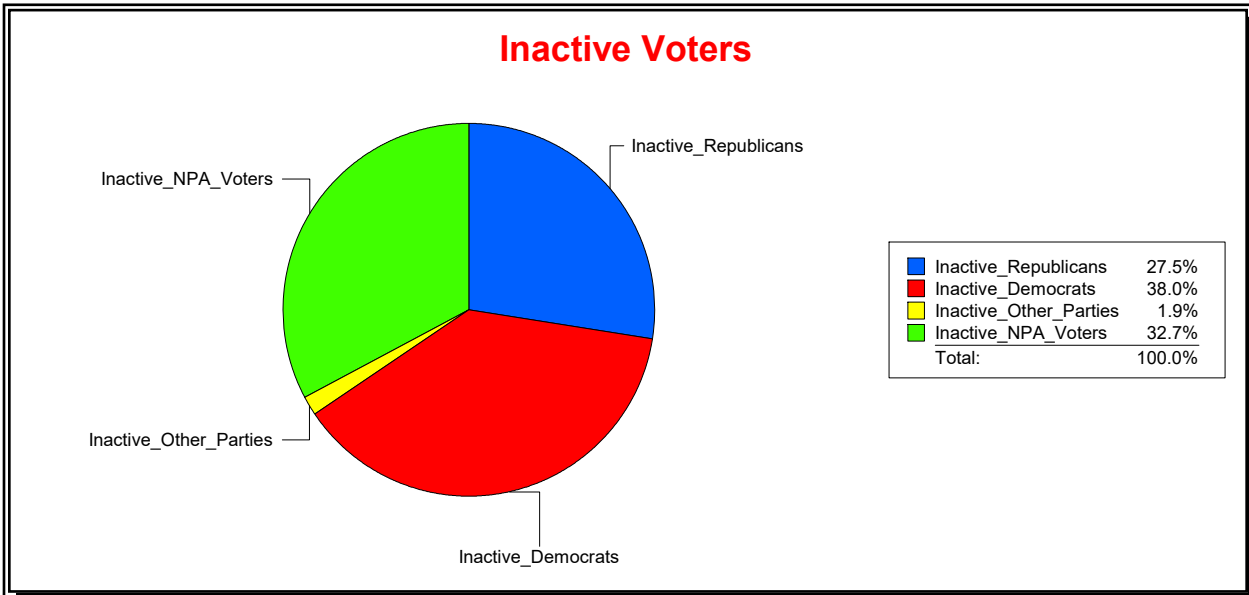

Ron Turner

Supervisor of Elections

Sarasota County, FL

Date 5/1/2024

Time 07:23 AM

Graphs of District Registration

Active Registered Voters

Inactive Voters

District	Total	Dems	Reps	NonP	Other	Total	Dems	Reps	NonP	Other
SCHOOL DIST 1	57,210	20,583	22,114	12,998	1,515	12,713	4,833	3,492	4,151	237