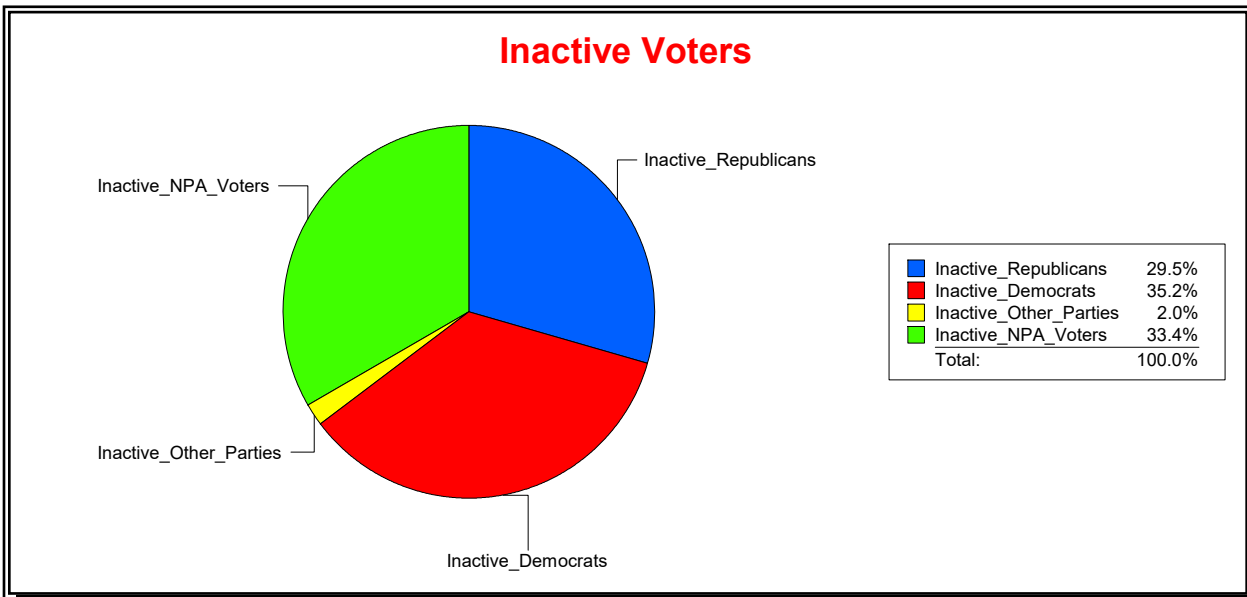

Ron Turner

Supervisor of Elections

Sarasota County, FL

Date 5/1/2024

Time 07:23 AM

Graphs of District Registration

Active Registered Voters

Inactive Voters

<u>District</u>	<u>Total</u>	<u>Dems</u>	<u>Reps</u>	<u>NonP</u>	<u>Other</u>	<u>Total</u>	<u>Dems</u>	<u>Reps</u>	<u>NonP</u>	<u>Other</u>
HOSPITAL BOARD NORTH	95,517	30,262	40,645	21,984	2,626	19,217	6,759	5,663	6,411	384